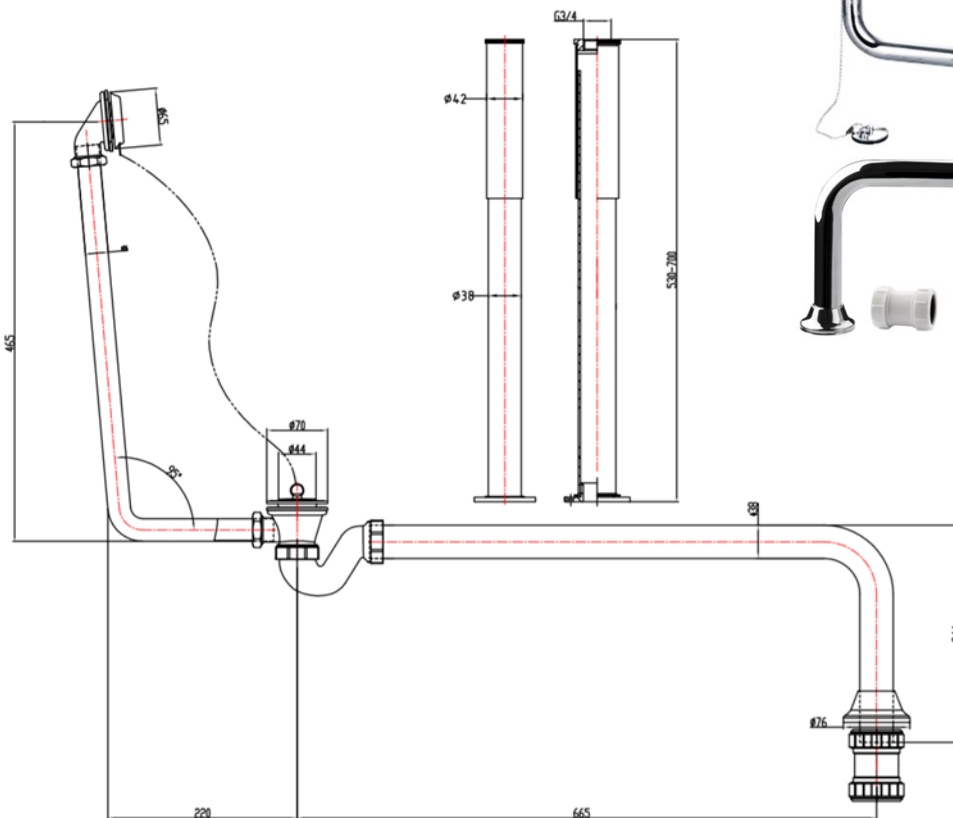

## TAPS & SHOWERING

**Construction**  
**Finishes**  
**Product Type**  
**Fitting**  
**Guarantee**

Brass & stainless steel  
Chrome  
Contemporary  
G3/4" Stand pipes  
1 years against manufacturing faults  
(excluding serviceable parts)

**Additional Information**

Bath pack includes :  
· Exposed waste  
· Shallow seal bath trap  
· Pipe shrouds  
· Chain and plug

**LUXURY ROLL TOP BATH  
PACK**

**WBT/482/C**

The information contained on this page was correct at the date of issue. Fitting dimensions are provided as a guide only. Some variation may occur due to manufacturing tolerances. We pursue a policy of continuing improvement in design and performance of our products and so reserve the right to change specifications without prior notice