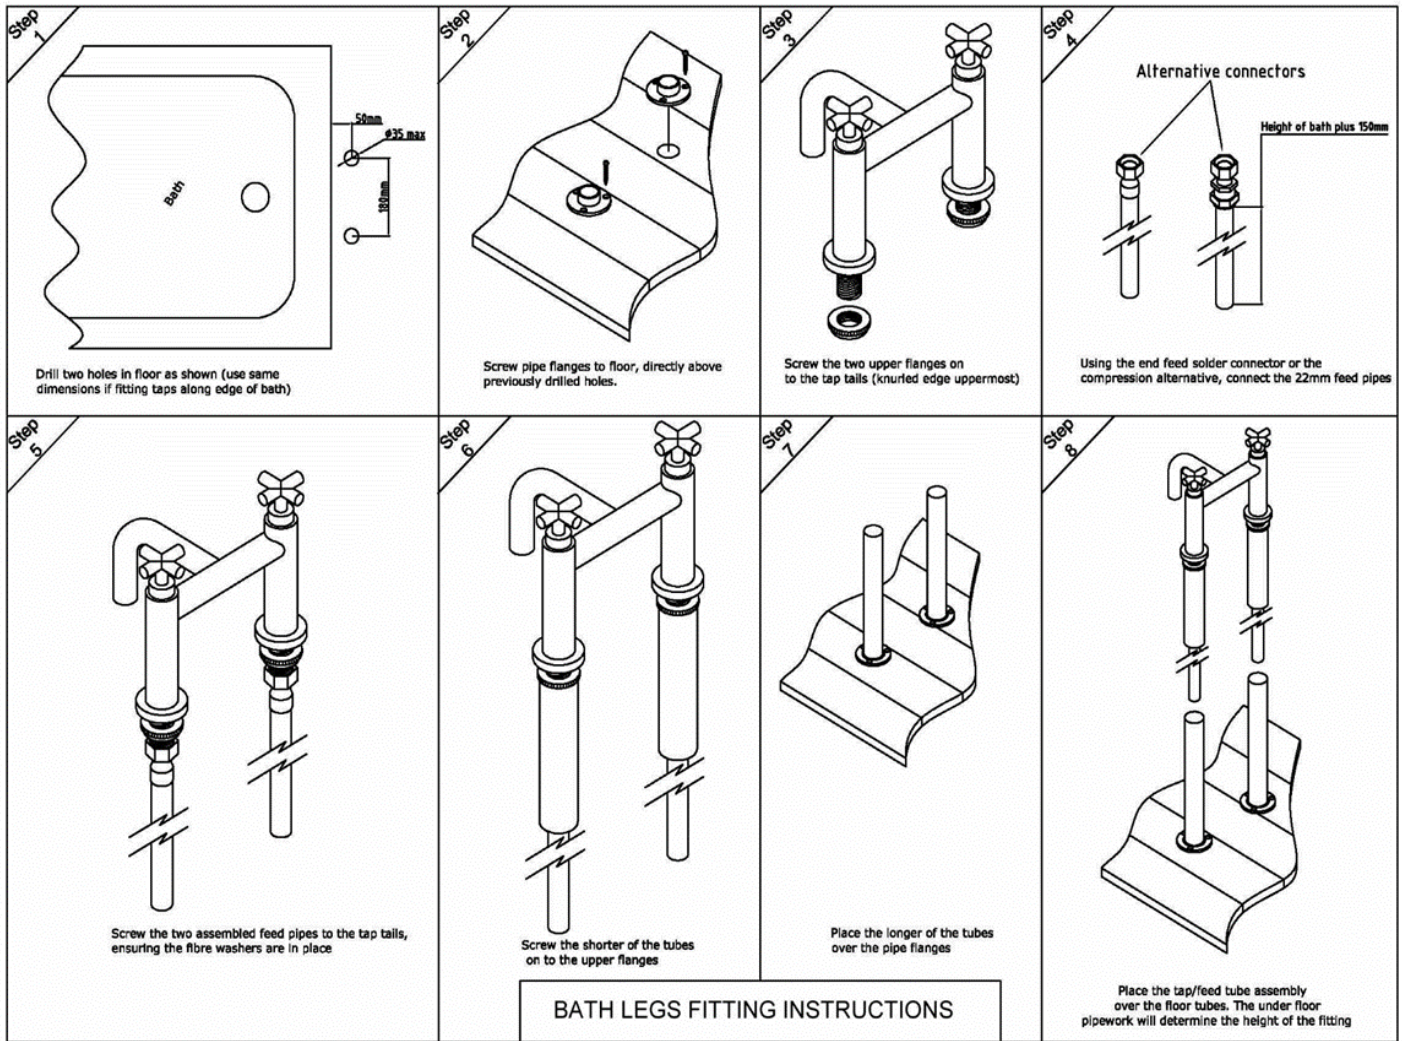

SHALLOW SEAL TRAP INSTRUCTIONS