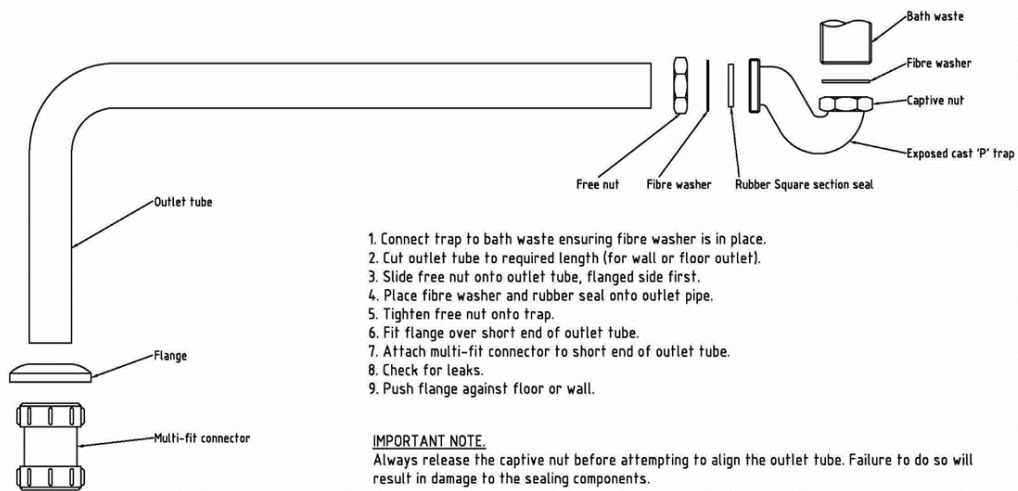

SHALLOW SEAL TRAP INSTRUCTIONS