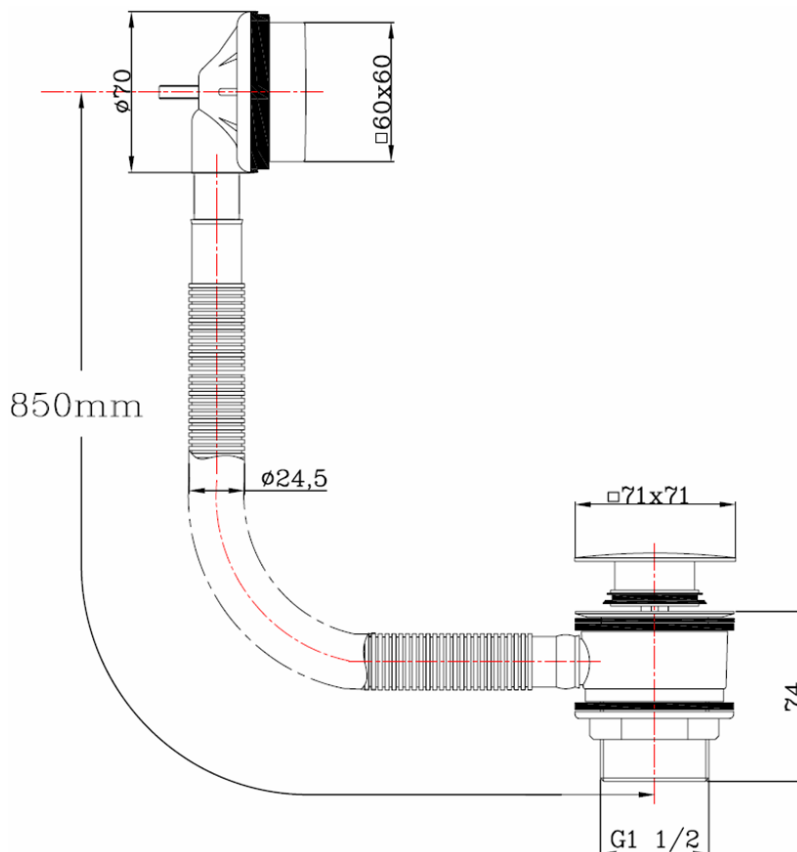

Plumbing Systems

Suitable for all plumbing systems

Fitting

G1-1/2" BSP

Guarantee

1 year against manufacturing faults (excluding serviceable parts)

Additional Information

Centre to centre length: 80cm

SQUARE SPRUNG BATH WASTE

WBT/456/C

The information contained on this page was correct at the date of issue. Fitting dimensions are provided as a guide only. Some variation may occur due to manufacturing tolerances. We pursue a policy of continuing improvement in design and performance of our products and so reserve the right to change specifications without prior notice

FOR FURTHER ADVICE PLEASE CONTACT :-

SAGITTARIUS LTD UNIT 1 LOWER VICTORIA STREET—CHADDERTON—OLDHAM—OL9 9TU TEL:0616 6202029

EMAIL:TECHNICAL@SAGITTARIUSTAPS.CO.UK

15	plastic pipe	1
14	"O"ring	2
13	overflow elbow	1
12	rubber washer	1
11	foam washer	1
10	stainless steel screw	1
9	square overflow cap	1
8	square clic cover	1
7	seal ring	1
6	springing core	1
5	silicon washer	1
4	flange	1
3	overflow ring	1
2	rubber washer	2
1	plastic nut	1
NO	NAME	QTY