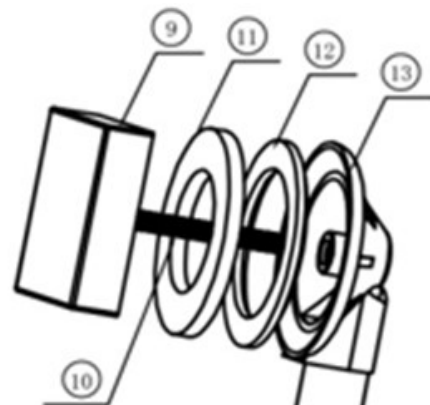

SQUARE SPRUNG BATH WASTE

WBT/456/C

The information contained on this page was correct at the date of issue. Fitting dimensions are provided as a guide only. Some variation may occur due to manufacturing tolerances. We pursue a policy of continuing improvement in design and performance of our products and so reserve the right to change specifications without prior notice

FOR FURTHER ADVICE PLEASE CONTACT :-

SAGITTARIUS LTD UNIT 1 LOWER VICTORIA STREET—CHADDERTON—OLDHAM—OL9 9TU TEL:0616 6202029

EMAIL:TECHNICAL@SAGITTARIUSTAPS.CO.UK

15	plastic pipe	1
14	"O"ring	2
13	overflow elbow	1
12	rubber washer	1
11	foam washer	1
10	stainless steel screw	1
9	square overflow cap	1
8	square clic cover	1
7	seal ring	1
6	springing core	1
5	silicon washer	1
4	flange	1
3	overflow ring	1
2	rubber washer	2
1	plastic nut	1
NO	NAME	QTY