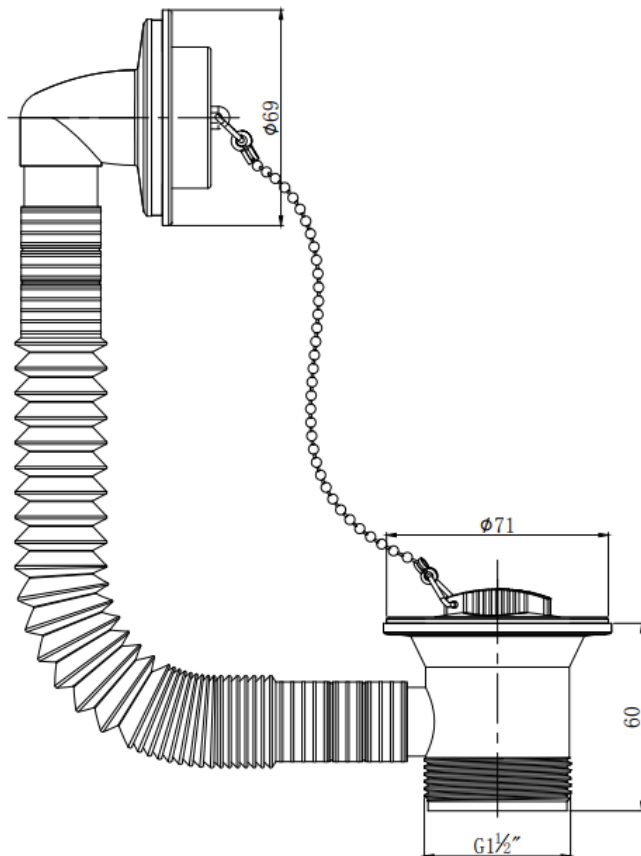

SAGITTARIUS

TAPS & SHOWERING

SIZE	1. 1/2
WASTE TYPE	COMBINATION
OPERATION	POLY
TYPE	PLUG
FLANGE SIZE	2.7/8"
LENGTH OF TAIL	N/A
BODY CONSTRUCTION	PLASTIC
MECHANISM CONSTRUCTION	N/A
BACK NUT	N/A
FINISH	CHROME

**BATH WASTE POLY PLUG
CHROME
WBT/441/C**

FEATURES:

- BUILT IN OVERFLOW
- POLY PLUG
- VARIFLEX TUBE 220-550MM
- ALL WASHER AND FIXINGS INCLUDED
- 18" BALL CHAIN

The information contained on this page was correct at the date of issue. Fitting dimensions are provided as a guide only. Some variation may occur due to manufacturing tolerances. We pursue a policy of continuing improvement in design and performance of our products and so reserve the right to change specifications without prior notice