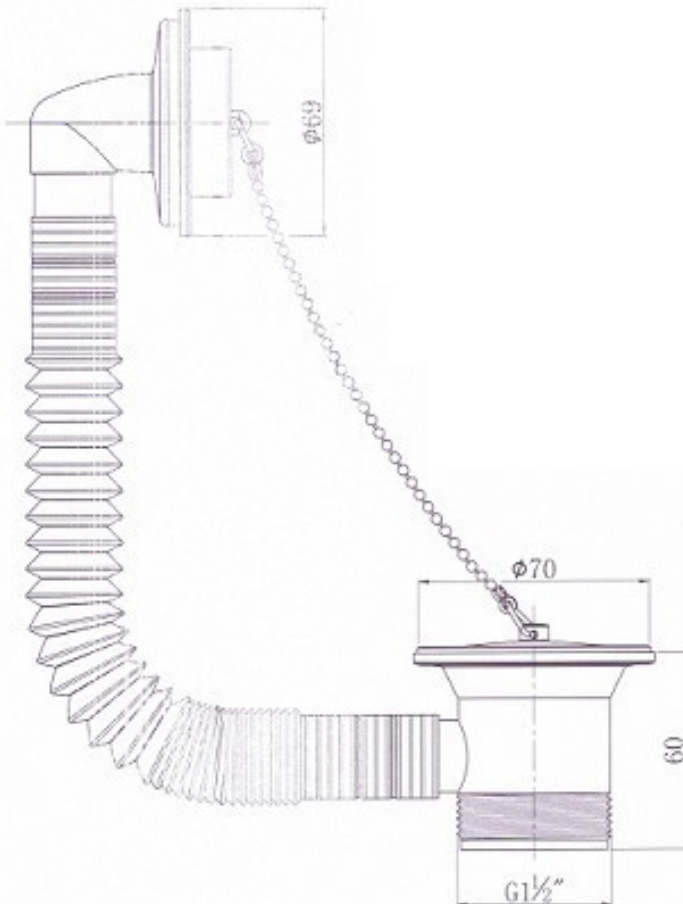

SAGITTARIUS

TAPS & SHOWERING

| | |
|------------------------|-------------|
| SIZE | 1. 1/2 |
| WASTE TYPE | COMBINATION |
| OPERATION | BRASS PLUG |
| TYPE | PLUG |
| FLANGE SIZE | 2.7/8" |
| LENGTH OF TAIL | N/A |
| BODY CONSTRUCTION | PLASTIC |
| MECHANISM CONSTRUCTION | N/A |
| BACK NUT | N/A |
| FINISH | CHROME |

BATH WASTE SOLID PLUG
CHROME
WBT/440/C

FEATURES:

- BUILT IN OVERFLOW
- BRASS PLUG
- VARIFLEX TUBE 220-550MM
- ALL WASHER AND FIXINGS INCLUDED
- 18" BALL CHAIN
- BRASS FLANGE

The information contained on this page was correct at the date of issue. Fitting dimensions are provided as a guide only. Some variation may occur due to manufacturing tolerances. We pursue a policy of continuing improvement in design and performance of our products and so reserve the right to change specifications without prior notice