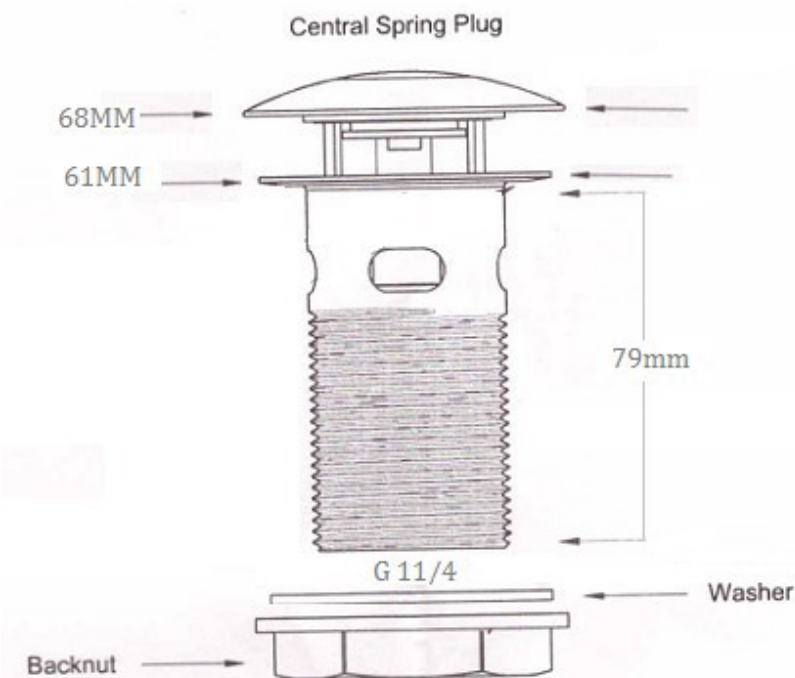

SAGITTARIUS

TAPS & SHOWERING

CENTRE PUSH BASIN WASTE (SLOTTED) CHROME

WBS/404/C

SIZE	1.1/4 BSP
WASTE TYPE	SLOTTED
OPERATION	CLICKER
TYPE	PLUG
FLANGE SIZE	2.7/16"
LENGTH OF TAIL	89MM
BODY CONSTRUCTION	BRASS
MECHANISM CONSTRUCTION	BRASS SPRING
BACKNUT	PLASTIC
FINISH	CHROME

FEATURES:

- BRASS MECHANISM
- BRASS BODY
- PLASTIC BACK NUT
- CHROME FINISH
- CLICKER PLUG

The information contained on this page was correct at the date of issue. Fitting dimensions are provided as a guide only. Some variation may occur due to manufacturing tolerances. We pursue a policy of continuing improvement in design and performance of our products and so reserve the right to change specifications without prior notice