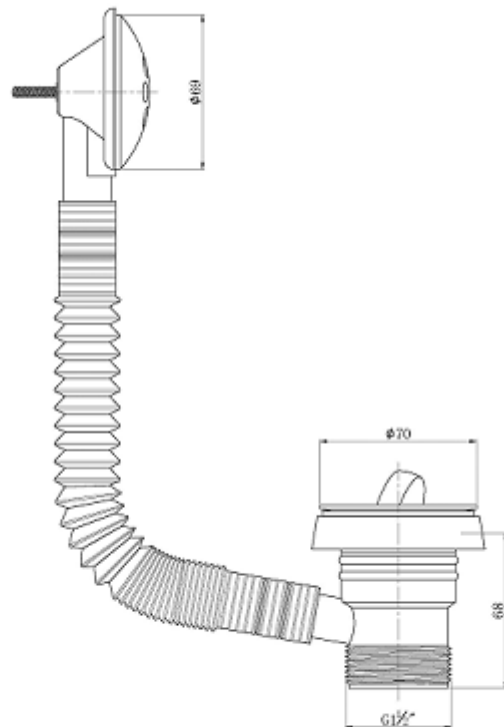

SAGITTARIUS

TAPS & SHOWERING

1 ½ Flip Plug Bath Waste and Pepper pot Overflow

Made in Accordance with BS EN 274-3, Chrome
Plating to standard condition `2`

FLIP PLUG BATH WASTE & OVERFLOW CHROME

WA/459/C

Constructed from Brass waste body, Overflow
facia, and plug

Plastic overflow tube, waste retainer and
overflow housing

The information contained on this page was correct at the date of issue. Fitting dimensions are provided as a guide only. Some variation may occur due to manufacturing tolerances.
We pursue a policy of continuing improvement in design and performance of our products and so reserve the right to change specifications without prior notice