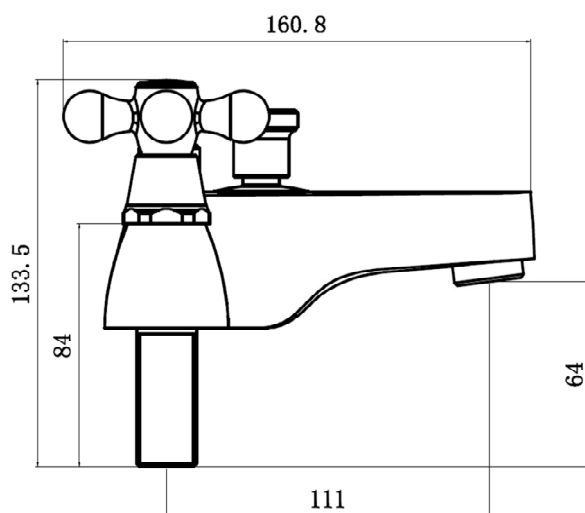

SAGITTARIUS

TAPS & SHOWERING

Construction	Brass Body, Brass Handle
Finish	Chrome
Style	Traditional
Working pressure	Min 0.1 bar, max 5.0bar
Plumbing systems	Suitable for all plumbing systems
Connection inlet	3/4" BSP
Cartridge	Standard Turn
Guarantee	10years on chrome finish, 3 years serviceable parts

VICTORIA BATH SHOWER MIXER CHROME VI/105/C

The information contained on this page was correct at the date of issue. Fitting dimensions are provided as a guide only. Some variation may occur due to manufacturing tolerances. We pursue a policy of continuing improvement in design and performance of our products and so reserve the right to change specifications without prior notice