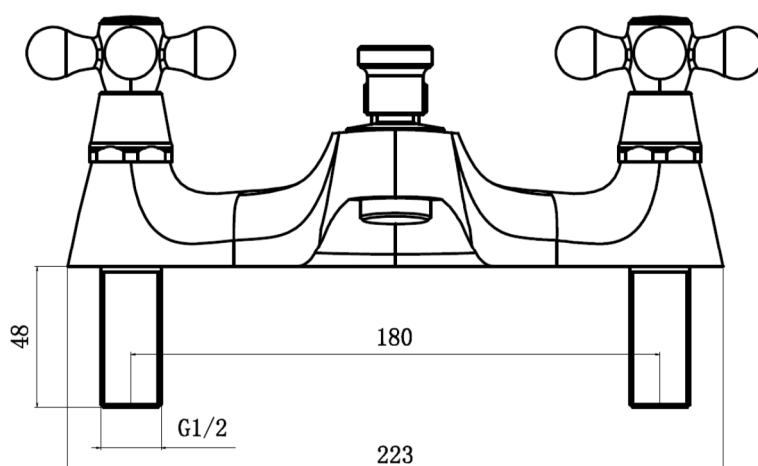

SAGITTARIUS

TAPS & SHOWERING

Construction	Brass Body, Brass Handle
Finish	Chrome
Style	Traditional
Working pressure	Min 0.1 bar, max 5.0bar
Plumbing systems	Suitable for all plumbing systems
Connection inlet	3/4" BSP
Cartridge	Standard Turn
Guarantee	10years on chrome finish, 3 years serviceable parts

VICTORIA BATH SHOWER MIXER CHROME VI/105/C

The information contained on this page was correct at the date of issue. Fitting dimensions are provided as a guide only. Some variation may occur due to manufacturing tolerances. We pursue a policy of continuing improvement in design and performance of our products and so reserve the right to change specifications without prior notice