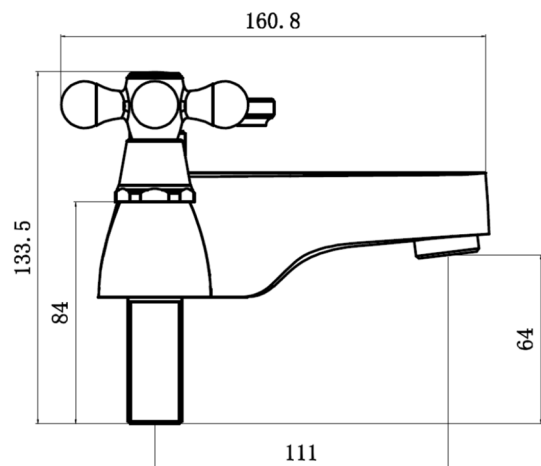

SAGITTARIUS

TAPS & SHOWERING

Construction	Brass Body, Brass Handle
Finish	Chrome
Style	Traditional
Working pressure	Min 0.1 bar, max 5.0bar
Plumbing systems	Suitable for all plumbing systems
Connection inlet	3/4" BSP
Cartridge	Standard Turn
Guarantee	10years on chrome finish, 3 years serviceable parts

VICTORIA BATH FILLER CHROME VI/104/C

The information contained on this page was correct at the date of issue. Fitting dimensions are provided as a guide only. Some variation may occur due to manufacturing tolerances. We pursue a policy of continuing improvement in design and performance of our products and so reserve the right to change specifications without prior notice