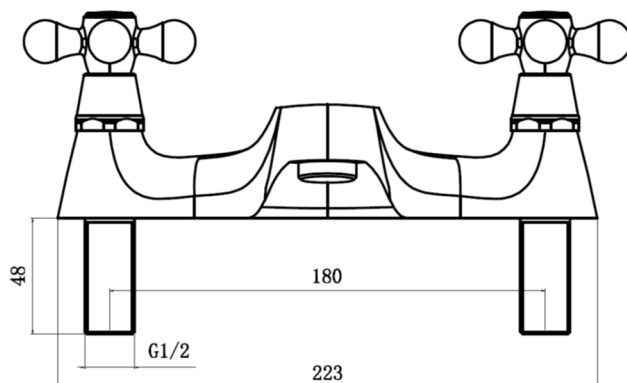

SAGITTARIUS

TAPS & SHOWERING

Construction	Brass Body, Brass Handle
Finish	Chrome
Style	Traditional
Working pressure	Min 0.1 bar, max 5.0bar
Plumbing systems	Suitable for all plumbing systems
Connection inlet	3/4" BSP
Cartridge	Standard Turn
Guarantee	10years on chrome finish, 3 years serviceable parts

VICTORIA BATH FILLER CHROME VI/104/C

The information contained on this page was correct at the date of issue. Fitting dimensions are provided as a guide only. Some variation may occur due to manufacturing tolerances. We pursue a policy of continuing improvement in design and performance of our products and so reserve the right to change specifications without prior notice