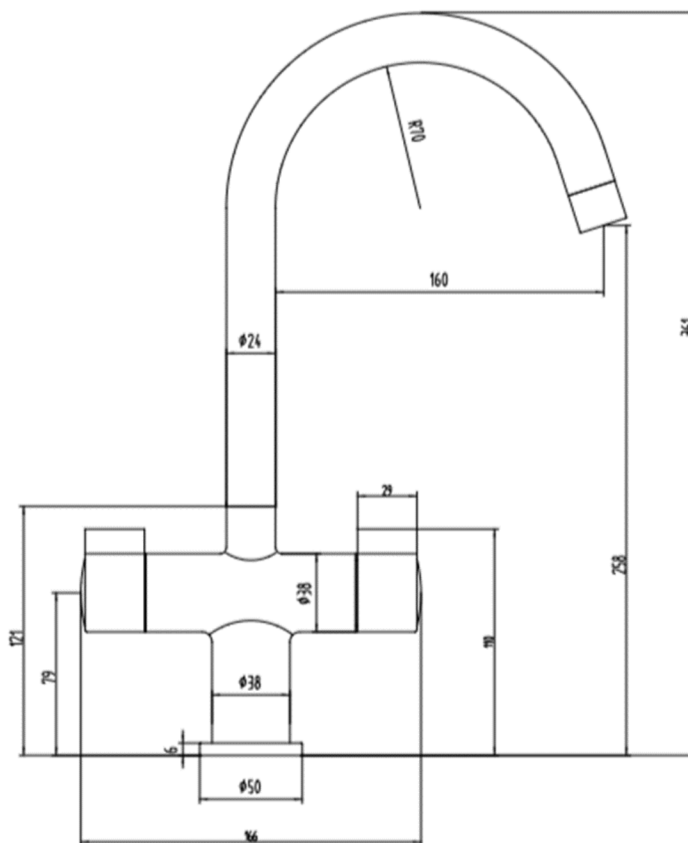

SAGITTARIUS

TAPS & SHOWERING

TRENTION MONO SINK

MIXE CHROME

TR/154/C

Construction	Brass Body (CuZn40Pb18); Zinc alloy handle
Finishes	Chrome plated to BS EN 248
Product Type	Contemporary
Water Pressure	Min. 0.2 bar, Max. 6.0 bar
Plumbing Systems	Suitable for all plumbing systems
Standards	Complies with BS5412, BS EN200
Certification	-
Cartridge	1/4 Turn 1/2" Ceramic Disc Valves
Aerator	Aerator
Fitting	Flexible connecting hoses
Packaging	48 x 41 x 34cm / carton (10 boxes / carton)
Guarantee	10 years against manufacturing faults (excluding serviceable parts).
Additional Information	360° Swivel Spout

System Pressure	0.1 Bar	0.2 Bar	0.3 Bar	0.5 Bar	1.0 Bar	1.5 Bar	2.0 Bar	3.0 Bar	4.0 Bar	5.0 Bar
TI/154/C	-	4.5	-	6.5	9.4	12.7	15.2	18.6	-	-

The information contained on this page was correct at the date of issue. Fitting dimensions are provided as a guide only. Some variation may occur due to manufacturing tolerances. We pursue a policy of continuing improvement in design and performance of our products and so reserve the right to change specifications without prior notice