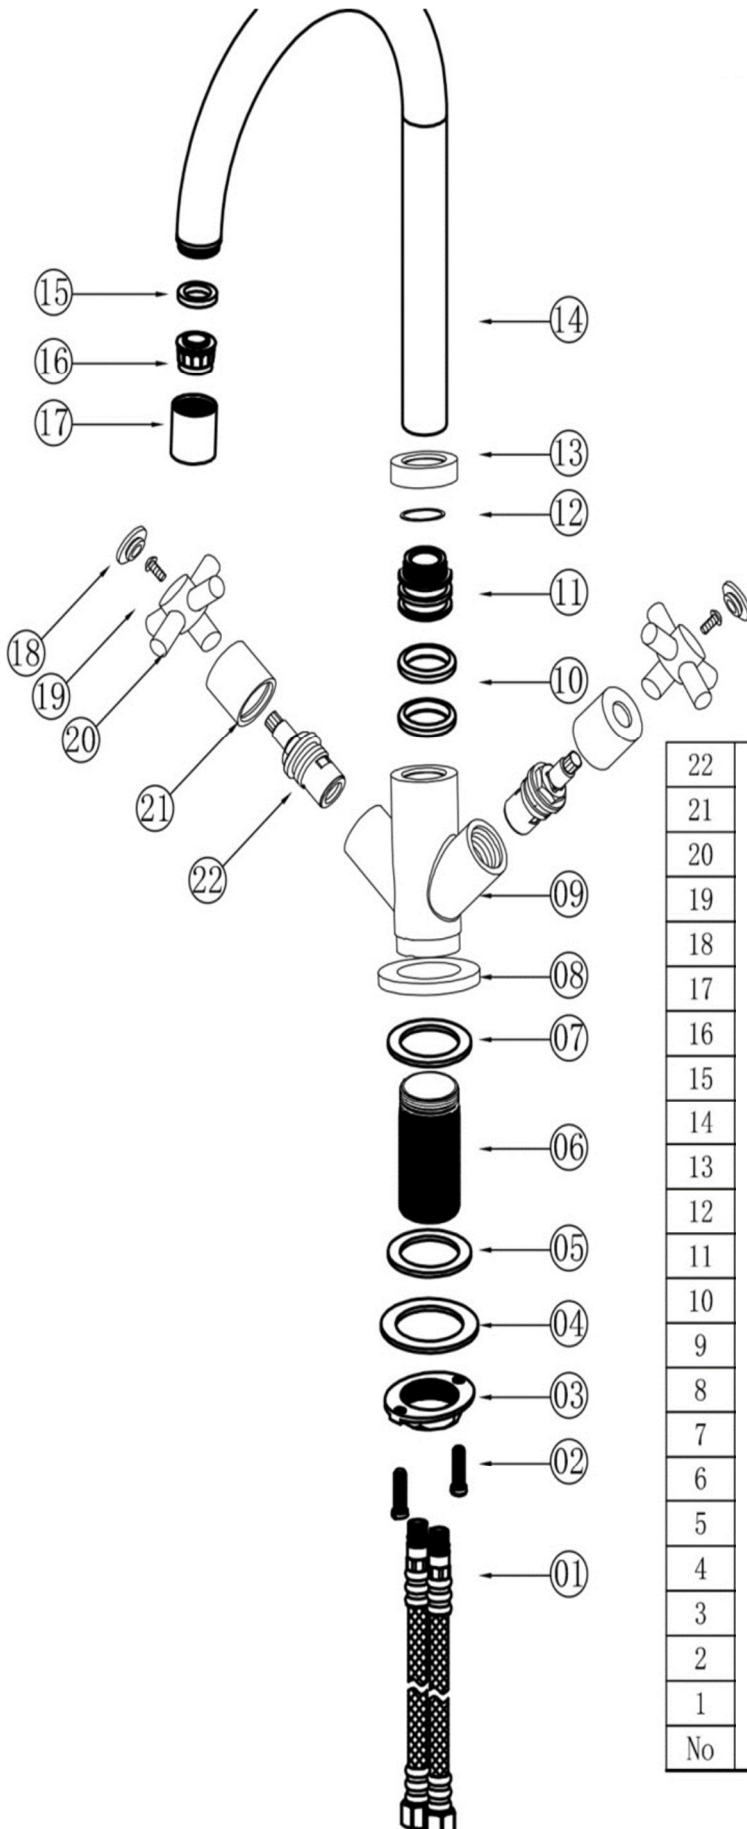

SAGITTARIUS

TAPS & SHOWERING

TRENTION MONO SINK

MIXE CHROME

TR/154/C

Construction	Brass Body (CuZn40Pb18); Zinc alloy handle
Finishes	Chrome plated to BS EN 248
Product Type	Contemporary
Water Pressure	Min. 0.2 bar, Max. 6.0 bar
Plumbing Systems	Suitable for all plumbing systems
Standards	Complies with BS5412, BS EN200
Certification	-
Cartridge	1/4 Turn 1/2" Ceramic Disc Valves
Aerator	Aerator
Fitting	Flexible connecting hoses
Packaging	48 x 41 x 34cm / carton (10 boxes / carton)
Guarantee	10 years against manufacturing faults (excluding serviceable parts).
Additional Information	360° Swivel Spout

System Pressure	0.1 Bar	0.2 Bar	0.3 Bar	0.5 Bar	1.0 Bar	1.5 Bar	2.0 Bar	3.0 Bar	4.0 Bar	5.0 Bar
TI/154/C	-	4.5	-	6.5	9.4	12.7	15.2	18.6	-	-

The information contained on this page was correct at the date of issue. Fitting dimensions are provided as a guide only. Some variation may occur due to manufacturing tolerances. We pursue a policy of continuing improvement in design and performance of our products and so reserve the right to change specifications without prior notice

FOR FURTHER ADVICE PLEASE CONTACT :-

SAGITTARIUS LTD UNIT 1 LOWER VICTORIA STREET—CHADDERTON—OLDHAM—OL9 9TU TEL:0616 6202029

EMAIL:TECHNICAL@SAGITTARIUSTAPS.CO.UK

22	Cartridge	2
21	Chrome collar	2
20	Classic handle	2
19	Screw	2
18	Indice	2
17	Aerator cap	1
16	Aerator	1
15	O-ring	1
14	Spout	1
13	Shroud	1
12	O-ring	1
11	Brass connector	1
10	O-Ring	2
9	Body	1
8	Base Plate	1
7	O-Ring	1
6	Tail	1
5	Washer	1
4	Rubber seal	1
3	Backnut	1
2	Screw	2
1	Flexi Tails	2
No	Name	Qty