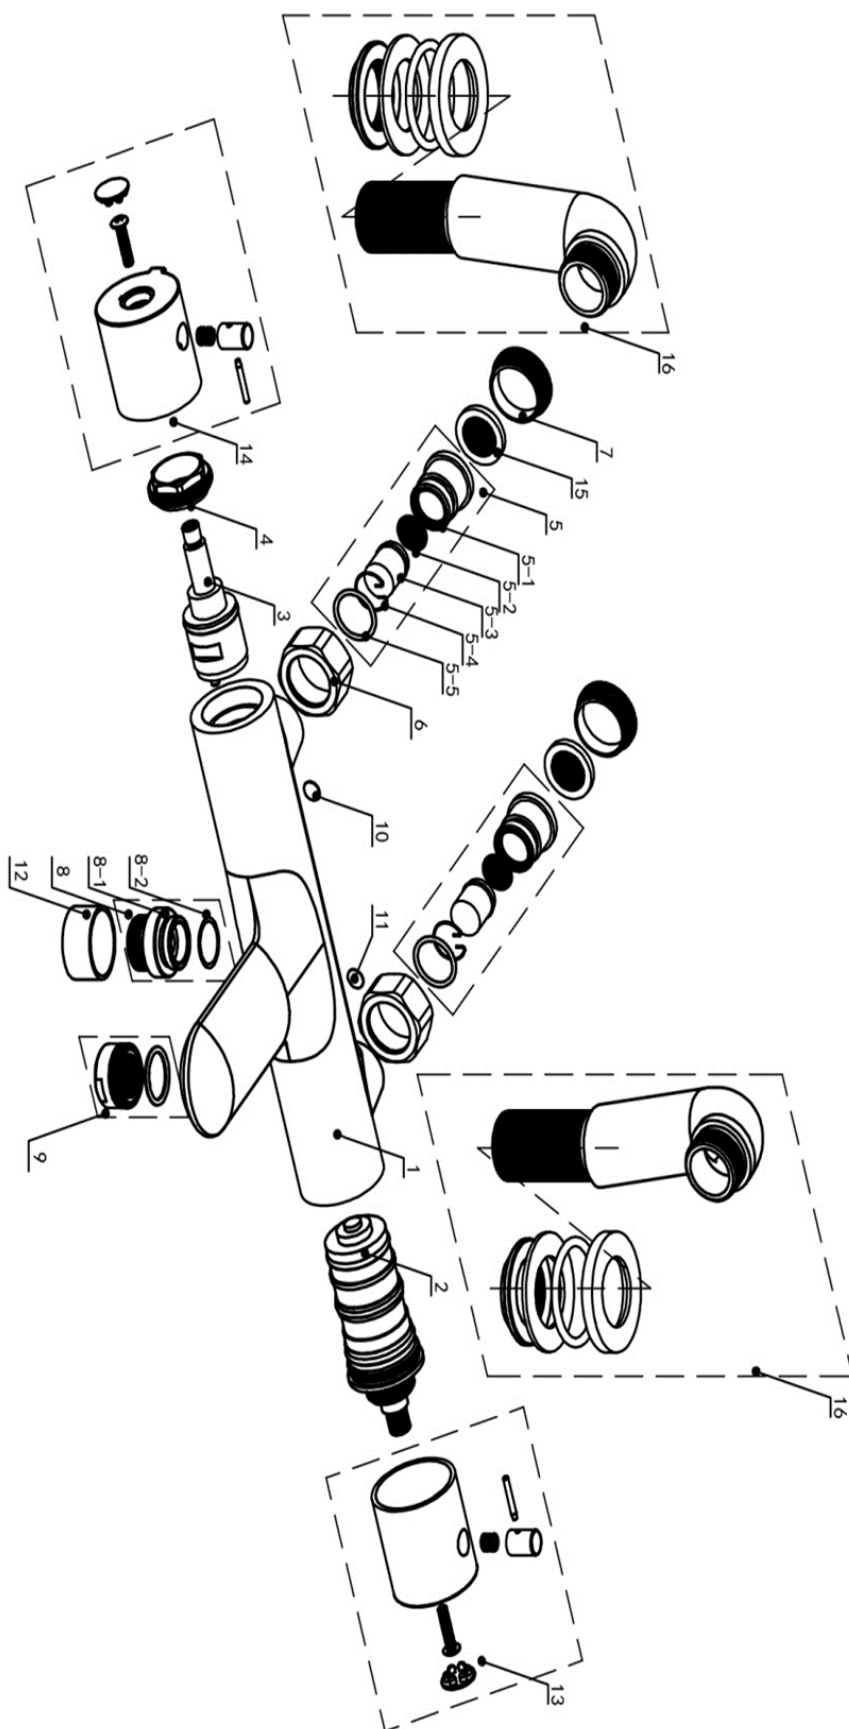

## TAPS & SHOWERING

<b>Construction</b>	Brass Body CuZn40Pb2, EN CW617N (equivalent to BS CZ122) Zinc alloy Handle
<b>Finishes</b>	Chrome : Ni : 8-12um, Cr : 0.25-0.3um
<b>Product Type</b>	Contemporary
<b>Water Pressure Tested Between Standards</b>	Min.0.2 bar, Max. 6.0 bar
<b>Cartridge</b>	Complies with BS5412, BS EN200 Thermostatic, Integrate diverter ceramic valve
<b>Check valve</b>	Neoperl
<b>Aerator</b>	Neoperl Aerator
<b>Fitting</b>	3/4" BSP deck mounted pillars
<b>Guarantee</b>	10 years against manufacturing faults (excluding serviceable parts)
<b>Additional Information</b>	1. Temperature : Pre-set 38°C, with push button override to 48°C 2. Automatic shut off in the event of hot or cold water supply failure

### LOGIC THERMOSTATIC BATH SHOWER MIXER TBS/098

The information contained on this page was correct at the date of issue. Fitting dimensions are provided as a guide only. Some variation may occur due to manufacturing tolerances. We pursue a policy of continuing improvement in design and performance of our products and so reserve the right to change specifications without prior notice

FOR FURTHER ADVICE PLEASE CONTACT :-

SAGITTARIUS LTD UNIT 1 LOWER VICTORIA STREET—CHADDERTON—OLDHAM—OL9 9TU TEL:0616 6202029

EMAIL:TECHNICAL@SAGITTARIUSTAPS.CO.UK

**Flow Rates** (Litres per minute)

System Pressure spout/shower head	0.1 Bar	0.2 Bar	0.3 Bar	0.5 Bar	1.0 Bar	1.5 Bar	2.0 Bar	3.0 Bar	4.0 Bar	5.0 Bar
	-	-	-	7.6	11.3	13.9	16.1	19.9	22.9	25.5

16	ELBOW-CONNECTORS	2
15	MESH	2
14	ON-OFF-HANDLE	1
13	THERMO-HANDLE	1
12	COVER	1
11	BLUE-STICKER	1
10	RED-STICKER	1
9	AERATOR	1
8-2	O-RING	1
8-1	G1/2-CONNECTOR	1
8	CONNECTOR	1
7	CONNECTOR	2
6	NUT	2
5-5	O-RING	2
5-4	CLAMP-RING	2
5-3	CHECK-VALVE	2
5-2	FILTER	2
5-1	CONNECTOR	2
5	INLET-CONNECTIONS	2
4	CARTRIDGE-NUT	1
3	FLOW-CARTRIDGE	1
2	THERMO-CARTRIDGE	1
1	BODY	1
NO	NAME	QTY