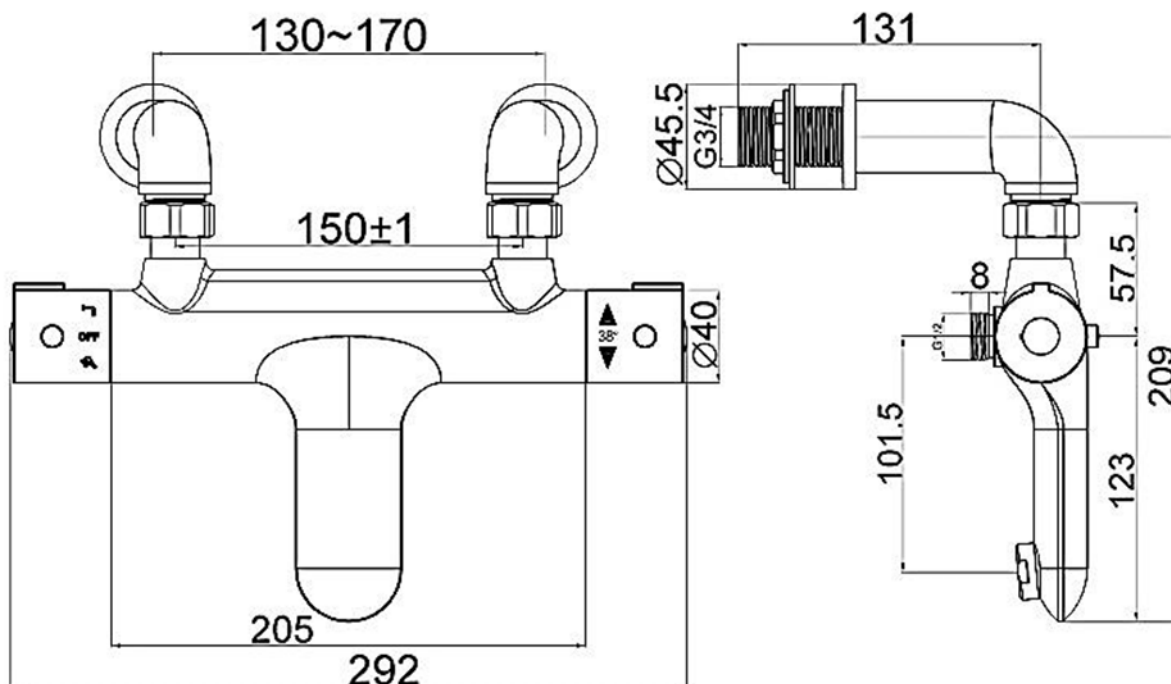

## TAPS & SHOWERING

<b>Construction</b>	Brass Body CuZn40Pb2, EN CW617N (equivalent to BS CZ122) Zinc alloy Handle
<b>Finishes</b>	Chrome : Ni : 8-12um, Cr : 0.25-0.3um
<b>Product Type</b>	Contemporary
<b>Water Pressure Tested Between Standards</b>	Min.0.2 bar, Max. 6.0 bar
<b>Cartridge</b>	Complies with BS5412, BS EN200 Thermostatic, Integrate diverter ceramic valve
<b>Check valve</b>	Neoperl
<b>Aerator</b>	Neoperl Aerator
<b>Fitting</b>	3/4" BSP deck mounted pillars
<b>Guarantee</b>	10 years against manufacturing faults (excluding serviceable parts)
<b>Additional Information</b>	1. Temperature : Pre-set 38°C, with push button override to 48°C 2. Automatic shut off in the event of hot or cold water supply failure

### LOGIC THERMOSTATIC BATH SHOWER MIXER TBS/098

The information contained on this page was correct at the date of issue. Fitting dimensions are provided as a guide only. Some variation may occur due to manufacturing tolerances. We pursue a policy of continuing improvement in design and performance of our products and so reserve the right to change specifications without prior notice

FOR FURTHER ADVICE PLEASE CONTACT :-

SAGITTARIUS LTD UNIT 1 LOWER VICTORIA STREET—CHADDERTON—OLDHAM—OL9 9TU TEL:0616 6202029

EMAIL:TECHNICAL@SAGITTARIUSTAPS.CO.UK

**Flow Rates** (Litres per minute)

System Pressure spout/shower head	0.1 Bar	0.2 Bar	0.3 Bar	0.5 Bar	1.0 Bar	1.5 Bar	2.0 Bar	3.0 Bar	4.0 Bar	5.0 Bar
	-	-	-	7.6	11.3	13.9	16.1	19.9	22.9	25.5