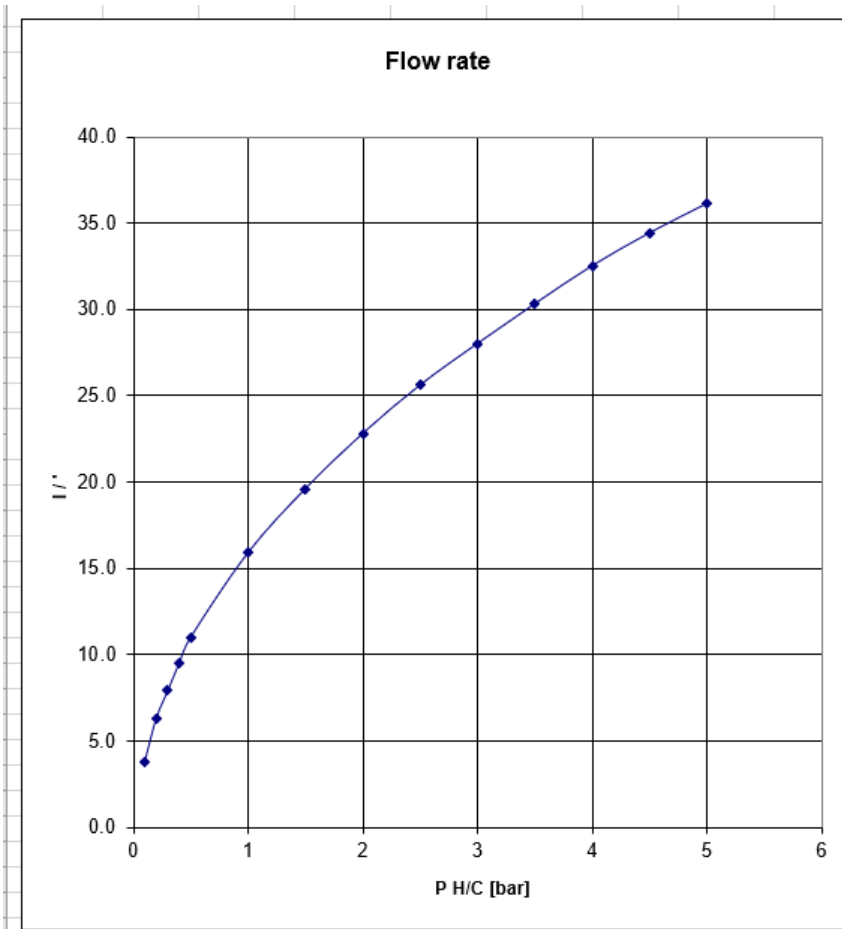

SAGITTARIUS

TAPS & SHOWERING

PALERMO DECK MOUNTED
THERMO BSM CHROME
TBS/084/C

The information contained on this page was correct at the date of issue. Fitting dimensions are provided as a guide only. Some variation may occur due to manufacturing tolerances. We pursue a policy of continuing improvement in design and performance of our products and so reserve the right to change specifications without prior notice

T hot water	65 °C	±3°	
T cold water	10÷15°C		
MIX temp.	38°C		

The information contained on this page was correct at the date of issue. Fitting dimensions are provided as a guide only. Some variation may occur due to manufacturing tolerances. We pursue a policy of continuing improvement in design and performance of our products and so reserve the right to change specifications without prior notice