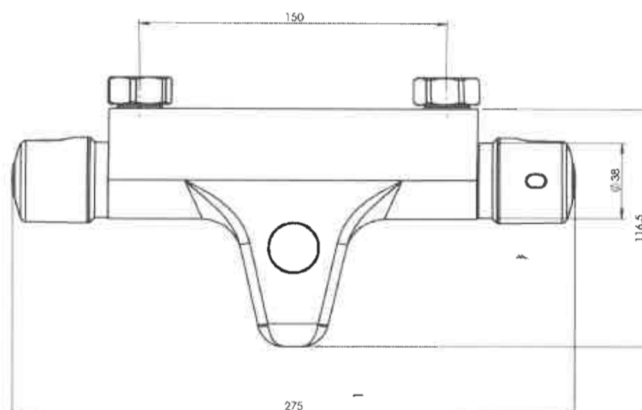

SAGITTARIUS

TAPS & SHOWERING

PALERMO DECK MOUNTED
THERMO BSM CHROME
TBS/084/C

The information contained on this page was correct at the date of issue. Fitting dimensions are provided as a guide only. Some variation may occur due to manufacturing tolerances. We pursue a policy of continuing improvement in design and performance of our products and so reserve the right to change specifications without prior notice

T hot water	65 °C	±3°	
T cold water	10÷15°C		
MIX temp.	38°C		

The information contained on this page was correct at the date of issue. Fitting dimensions are provided as a guide only. Some variation may occur due to manufacturing tolerances. We pursue a policy of continuing improvement in design and performance of our products and so reserve the right to change specifications without prior notice