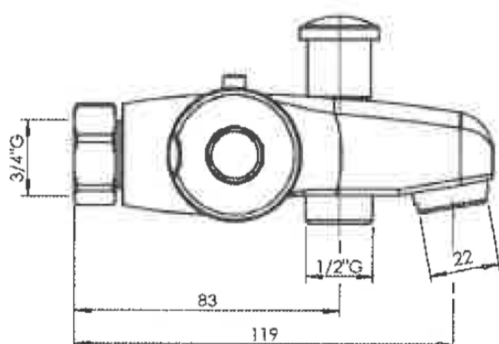

SAGITTARIUS

TAPS & SHOWERING

PALERMO DECK MOUNTED
THERMO BSM CHROME
TBS/084/C

The information contained on this page was correct at the date of issue. Fitting dimensions are provided as a guide only. Some variation may occur due to manufacturing tolerances. We pursue a policy of continuing improvement in design and performance of our products and so reserve the right to change specifications without prior notice

T hot water	65 °C	±3°	
T cold water	10÷15°C		
MIX temp.	38°C		

The information contained on this page was correct at the date of issue. Fitting dimensions are provided as a guide only. Some variation may occur due to manufacturing tolerances. We pursue a policy of continuing improvement in design and performance of our products and so reserve the right to change specifications without prior notice