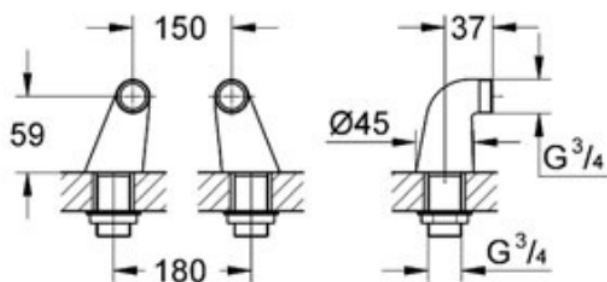

SAGITTARIUS

TAPS & SHOWERING

PALERMO DECK MOUNTED
THERMO BSM CHROME
TBS/084/C

The information contained on this page was correct at the date of issue. Fitting dimensions are provided as a guide only. Some variation may occur due to manufacturing tolerances. We pursue a policy of continuing improvement in design and performance of our products and so reserve the right to change specifications without prior notice

T hot water	65 °C	±3°	
T cold water	10÷15°C		
MIX temp.	38°C		

The information contained on this page was correct at the date of issue. Fitting dimensions are provided as a guide only. Some variation may occur due to manufacturing tolerances. We pursue a policy of continuing improvement in design and performance of our products and so reserve the right to change specifications without prior notice