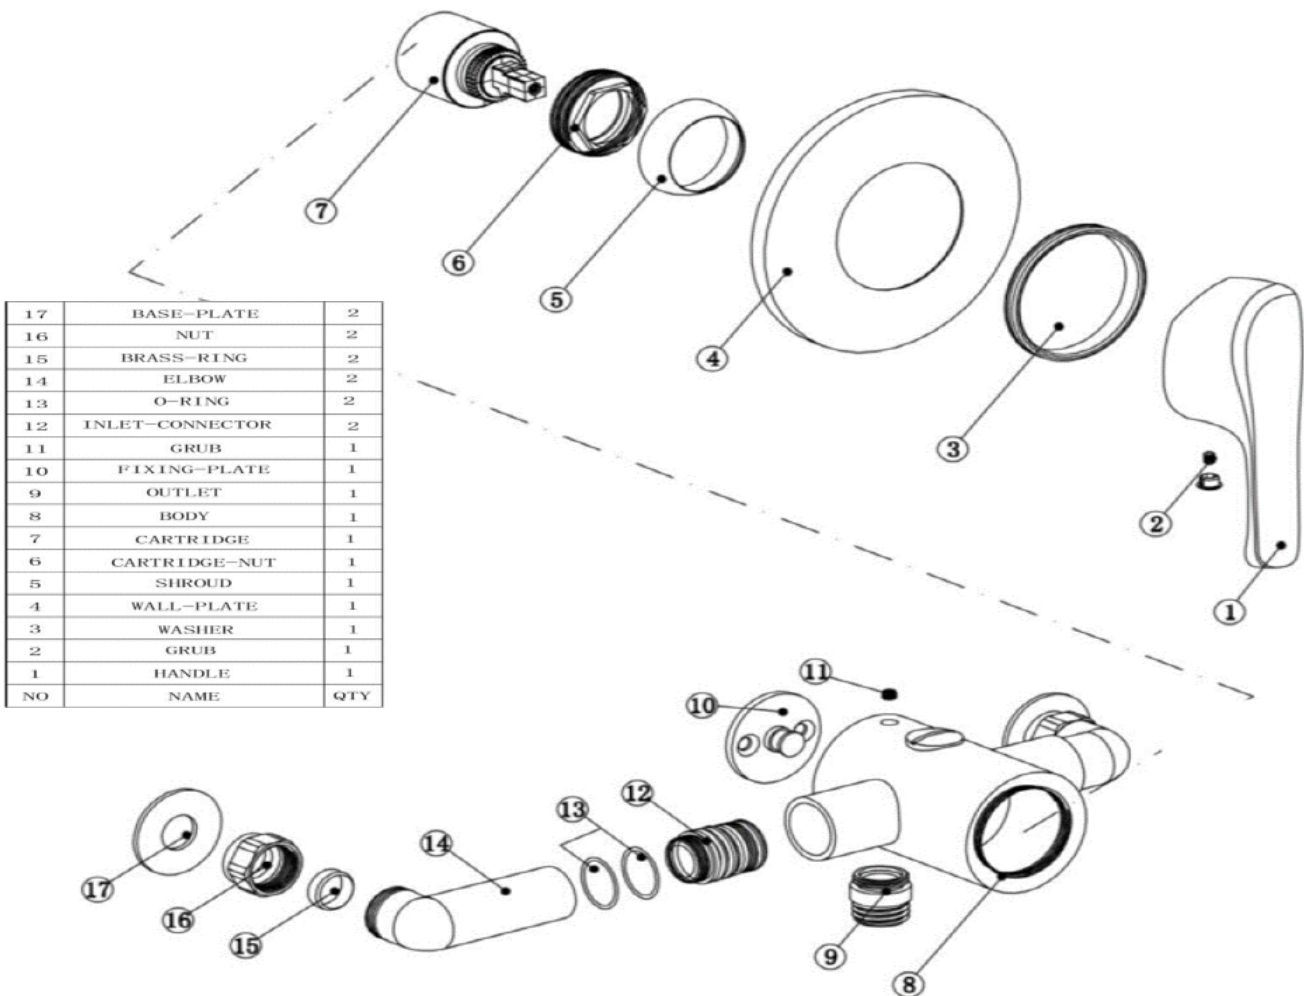

SAGITTARIUS

TAPS & SHOWERING

Construction	Brass Body (CuZn38Pb18); Zinc-alloy Handle
Finishes	Chrome plated to BS EN 248
Product Type	Contemporary
Water Pressure	Min. 0.5 bar, Max. 6.0 bar
Plumbing Systems	Suitable for all plumbing systems, Hot and Cold water pressure preferably balanced Max. supply pressure differential requirement no greater than 5:1
Standards	Complies with BSEN 1111
Cartridge	40mm Ceramic disc cartridge
Fitting	Inlet: Two 15mm Compression Connection; Outlet: G1/2" Male BSP
Guarantee	10 years against manufacturing faults (excluding serviceable parts)
Additional Information	Adjustable elbow: 135-155mm; Brass wall plate; Exposed/concealed installation

COMO ADJUSTABLE MANUAL EXPOSED-CONCEALED SHOWER VALVE CHROME SV/566/C

The information contained on this page was correct at the date of issue. Fitting dimensions are provided as a guide only. Some variation may occur due to manufacturing tolerances. We pursue a policy of continuing improvement in design and performance of our products and so reserve the right to change specifications without prior notice

FOR FURTHER ADVICE PLEASE CONTACT :-

SAGITTARIUS LTD UNIT 1 LOWER VICTORIA STREET—CHADDERTON—OLDHAM—OL9 9TU TEL:0616 6202029

EMAIL:TECHNICAL@SAGITTARIUSTAPS.CO.UK

142

Flow Rates (Litres per minute)

System Pressure	0.1 Bar	0.2 Bar	0.3 Bar	0.5 Bar	1.0 Bar	1.5 Bar	2.0 Bar	3.0 Bar	4.0 Bar	5.0 Bar
	3.7	4.8	5.8	7.3	10.1	12.2	14.2	17.4	20.0	22.3

17	BASE-PLATE	2
16	NUT	2
15	BRASS-RING	2
14	ELBOW	2
13	O-RING	2
12	INLET-CONNECTOR	2
11	GRUB	1
10	FIXING-PLATE	1
9	OUTLET	1
8	BODY	1
7	CARTRIDGE	1
6	CARTRIDGE-NUT	1
5	SHROUD	1
4	WALL-PLATE	1
3	WASHER	1
2	GRUB	1
1	HANDLE	1
NO	NAME	QTY