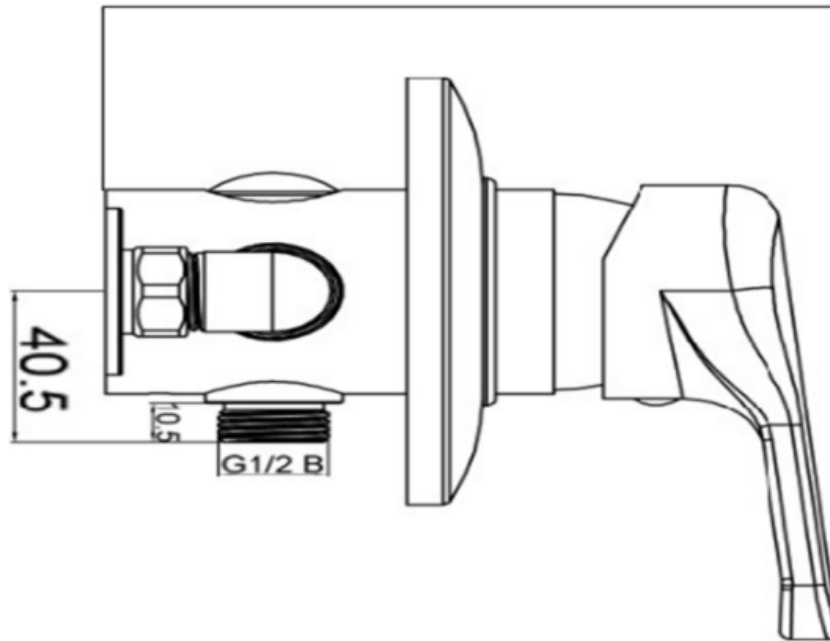

142

Flow Rates (Litres per minute)

System Pressure	0.1 Bar	0.2 Bar	0.3 Bar	0.5 Bar	1.0 Bar	1.5 Bar	2.0 Bar	3.0 Bar	4.0 Bar	5.0 Bar
	3.7	4.8	5.8	7.3	10.1	12.2	14.2	17.4	20.0	22.3