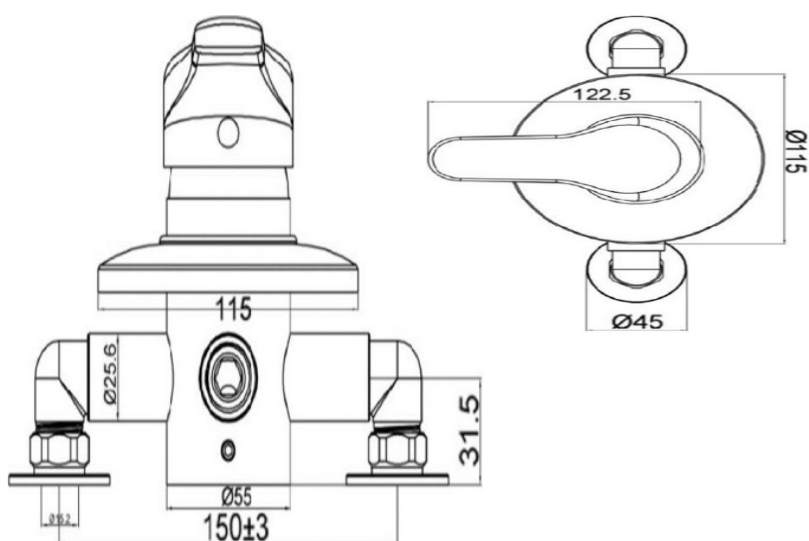

SAGITTARIUS

TAPS & SHOWERING

Construction	Brass Body (CuZn38Pb18); Zinc-alloy Handle
Finishes	Chrome plated to BS EN 248
Product Type	Contemporary
Water Pressure	Min. 0.5 bar, Max. 6.0 bar
Plumbing Systems	Suitable for all plumbing systems, Hot and Cold water pressure preferably balanced Max. supply pressure differential requirement no greater than 5:1
Standards	Complies with BSEN 1111
Cartridge	40mm Ceramic disc cartridge
Fitting	Inlet: Two 15mm Compression Connection; Outlet: G1/2" Male BSP
Guarantee	10 years against manufacturing faults (excluding serviceable parts)
Additional Information	Adjustable elbow: 135-155mm; Brass wall plate; Exposed/concealed installation

COMO ADJUSTABLE MANUAL EXPOSED-CONCEALED SHOWER VALVE CHROME SV/566/C

The information contained on this page was correct at the date of issue. Fitting dimensions are provided as a guide only. Some variation may occur due to manufacturing tolerances. We pursue a policy of continuing improvement in design and performance of our products and so reserve the right to change specifications without prior notice