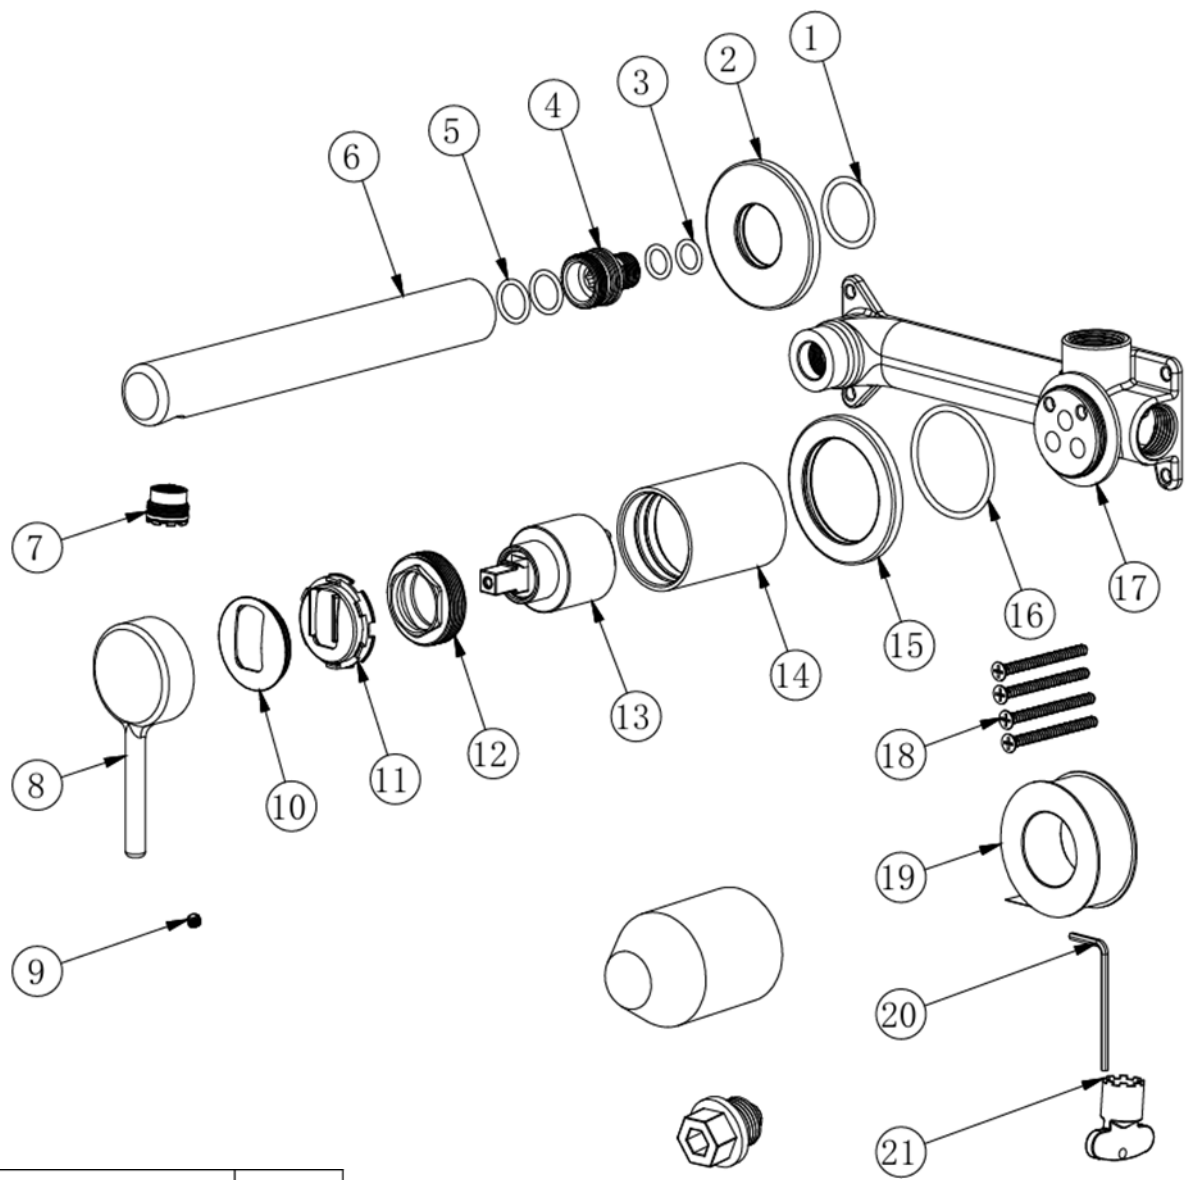

# SAGITTARIUS

<b>Product Code</b>	ST/117/C
<b>Description</b>	Steinway Wall Mounted Bath Mixer
<b>Finish</b>	Chrome
<b>Design</b>	Contemporary
<b>Connection</b>	G1/2" Inlet & Outlet
<b>Plumbing System</b>	High Pressure. Pumped Or Combination Boiler
<b>Operating System</b>	Minimum Pressure 1.0 to 6.0 Bar
<b>Cartridges</b>	35mm Ceramic Disc Cartridge
<b>Approval</b>	WRAS Approved Material
<b>Guarantee</b>	10 Years On Casting & Chrome Finish. 3 Years On Serviceable Moving Parts.

FOR FURTHER ADVICE PLEASE CONTACT :-

SAGITTARIUS LTD UNIT 1 LOWER VICTORIA STREET—CHADDERTON—OLDHAM—OL9 9TU TEL: 0161 6202029

**Flow Rates (Litres per minute)**

System Pressure	0.1 Bar	0.2 Bar	0.3 Bar	0.5 Bar	1.0 Bar	1.5 Bar	2.0 Bar	3.0 Bar	4.0 Bar	5.0 Bar
ST/117/C	4.2	5.4	5.3	7.8	10.5	-	14.7	18.2	21.2	23.3

NO.	ITEM	QTY
1	o-ring	1
2	spout plate	1
3	o-ring	2
4	connctor	1
5	o-ring	2
6	spout	1
7	concealed tap spout	1
8	handle	1
9	screw	1
10	handle collar cover	1
11	handle collar	1

NO.	ITEM	QTY
12	cartridge lock nut	1
13	cartridge	1
14	cartridge shroud	1
15	handle plate	1
16	o-ring	1
17	valve body	1
18	screw	4
19	raw material tape	1
20	allen key	2
21	accessories	1