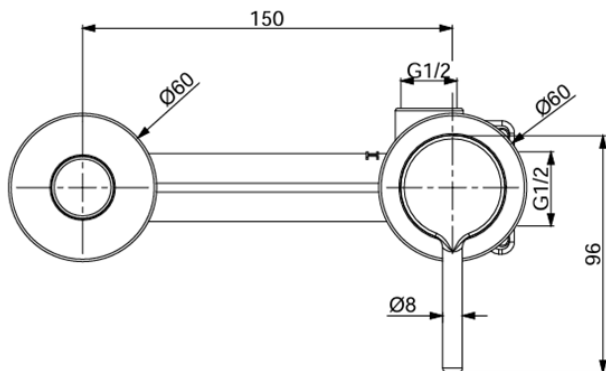

# SAGITTARIUS

<b>Product Code</b>	ST/117/C
<b>Description</b>	Steinway Wall Mounted Bath Mixer
<b>Finish</b>	Chrome
<b>Design</b>	Contemporary
<b>Connection</b>	G1/2" Inlet & Outlet
<b>Plumbing System</b>	High Pressure. Pumped Or Combination Boiler
<b>Operating System</b>	Minimum Pressure 1.0 to 6.0 Bar
<b>Cartridges</b>	35mm Ceramic Disc Cartridge
<b>Approval</b>	WRAS Approved Material
<b>Guarantee</b>	10 Years On Casting & Chrome Finish. 3 Years On Serviceable Moving Parts.

NO.	ITEM	QTY
1	o-ring	1
2	spout plate	1
3	o-ring	2
4	connctor	1
5	o-ring	2
6	spout	1
7	concealed tap spout	1
8	handle	1
9	screw	1
10	handle collar cover	1
11	handle collar	1

NO.	ITEM	QTY
12	cartridge lock nut	1
13	cartridge	1
14	cartridge shroud	1
15	handle plate	1
16	o-ring	1
17	valve body	1
18	screw	4
19	raw material tape	1
20	allen key	2
21	accessories	1