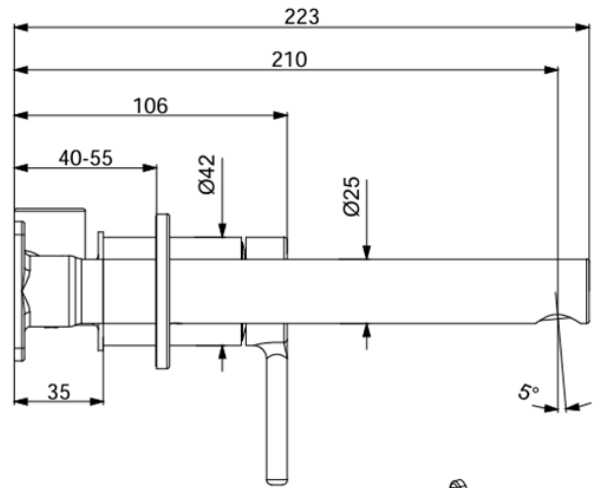

# SAGITTARIUS

<b>Product Code</b>	ST/117/C
<b>Description</b>	Steinway Wall Mounted Bath Mixer
<b>Finish</b>	Chrome
<b>Design</b>	Contemporary
<b>Connection</b>	G1/2" Inlet & Outlet
<b>Plumbing System</b>	High Pressure. Pumped Or Combination Boiler
<b>Operating System</b>	Minimum Pressure 1.0 to 6.0 Bar
<b>Cartridges</b>	35mm Ceramic Disc Cartridge
<b>Approval</b>	WRAS Approved Material
<b>Guarantee</b>	10 Years On Casting & Chrome Finish. 3 Years On Serviceable Moving Parts.

NO.	ITEM	QTY
1	o-ring	1
2	spout plate	1
3	o-ring	2
4	connctor	1
5	o-ring	2
6	spout	1
7	concealed tap spout	1
8	handle	1
9	screw	1
10	handle collar cover	1
11	handle collar	1

NO.	ITEM	QTY
12	cartridge lock nut	1
13	cartridge	1
14	cartridge shroud	1
15	handle plate	1
16	o-ring	1
17	valve body	1
18	screw	4
19	raw material tape	1
20	allen key	2
21	accessories	1