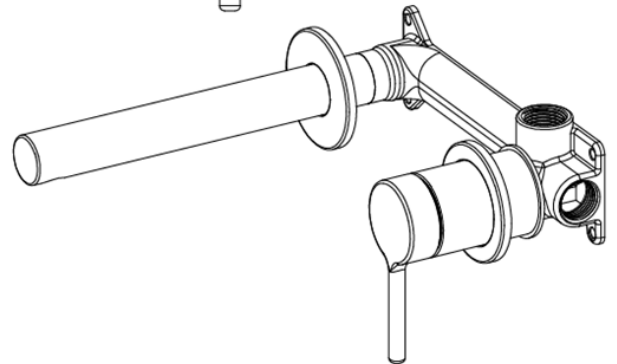

# SAGITTARIUS

<b>Product Code</b>	ST/117/C
<b>Description</b>	Steinway Wall Mounted Bath Mixer
<b>Finish</b>	Chrome
<b>Design</b>	Contemporary
<b>Connection</b>	G1/2" Inlet & Outlet
<b>Plumbing System</b>	High Pressure. Pumped Or Combination Boiler
<b>Operating System</b>	Minimum Pressure 1.0 to 6.0 Bar
<b>Cartridges</b>	35mm Ceramic Disc Cartridge
<b>Approval</b>	WRAS Approved Material
<b>Guarantee</b>	10 Years On Casting & Chrome Finish. 3 Years On Serviceable Moving Parts.

NO.	ITEM	QTY
1	o-ring	1
2	spout plate	1
3	o-ring	2
4	connctor	1
5	o-ring	2
6	spout	1
7	concealed tap spout	1
8	handle	1
9	screw	1
10	handle collar cover	1
11	handle collar	1

NO.	ITEM	QTY
12	cartridge lock nut	1
13	cartridge	1
14	cartridge shroud	1
15	handle plate	1
16	o-ring	1
17	valve body	1
18	screw	4
19	raw material tape	1
20	allen key	2
21	accessories	1