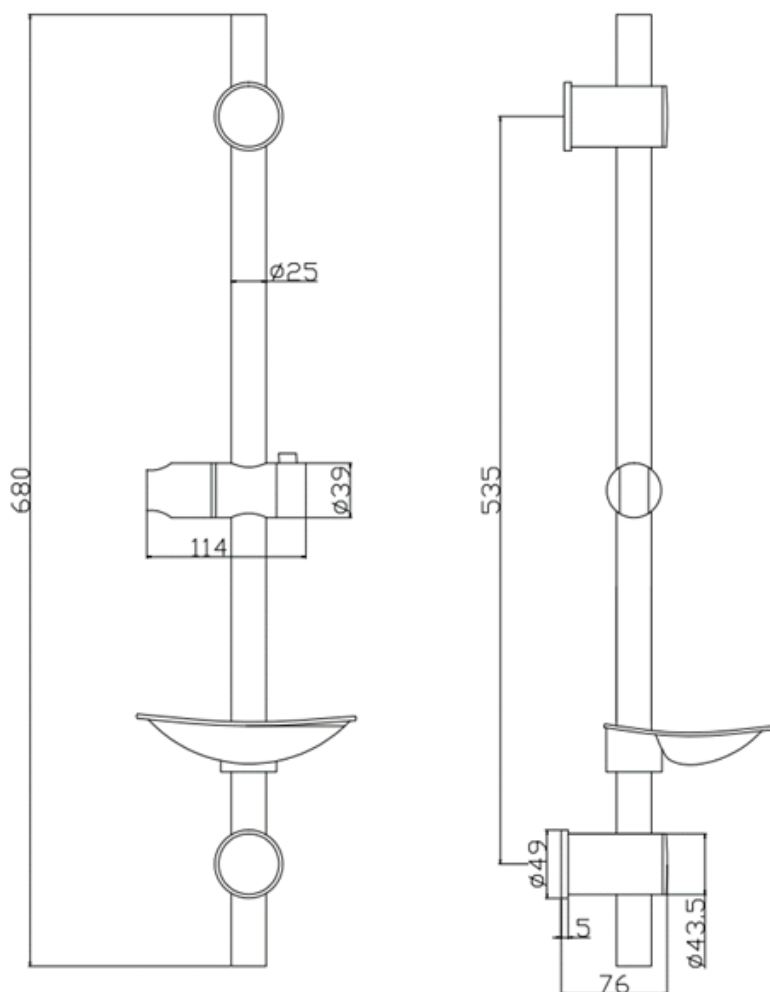

## TAPS & SHOWERING

### AURORA 3 MODE ADJUSTABLE SLIDE RAIL KIT

SRK/551

<b>Construction</b>	Stainless steel & ABS
<b>Finishes</b>	Chrome plated to BS EN 248
<b>Product Type</b>	Contemporary
<b>Guarantee</b>	1 year against manufacturing faults (excluding serviceable parts)
<b>Additional Information</b>	<ol style="list-style-type: none"><li>1. Chrome Stainless steel 680mm Rail</li><li>2. Chrome adjustable ABS Handset holder</li><li>3. Chrome ABS 3 modes Shower handset, G1/2" BSP</li><li>4. Chrome Stainless steel 1.5m Shower hose, G1/2" BSP</li><li>5. Chrome adjustable Fixing brackets</li><li>6. Chrome Hose retainer</li></ol>