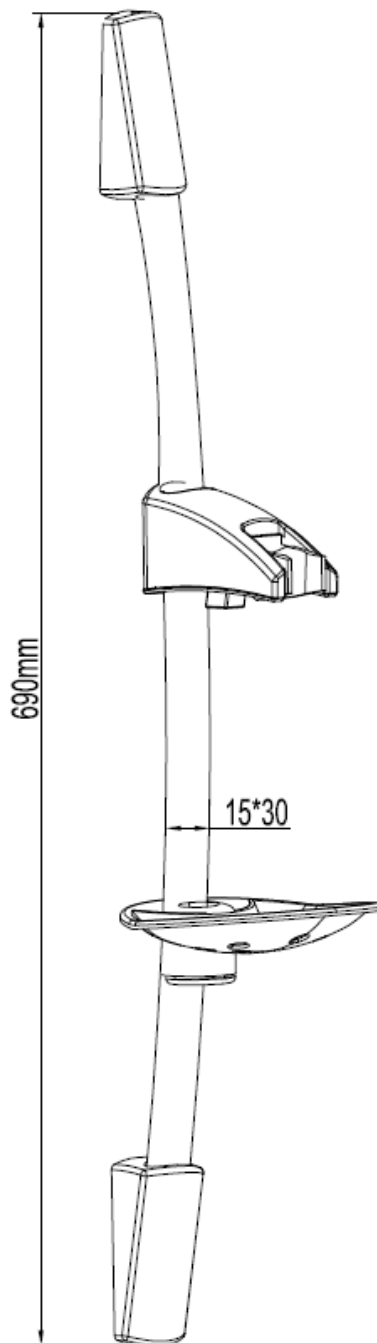

SAGITTARIUS

TAPS & SHOWERING

STYLO 5 MODE SLIDE RAIL
KIT CHROME

SRK/547/C

The information contained on this page was correct at the date of issue. Fitting dimensions are provided as a guide only. Some variation may occur due to manufacturing tolerances. We pursue a policy of continuing improvement in design and performance of our products and so reserve the right to change specifications without prior notice