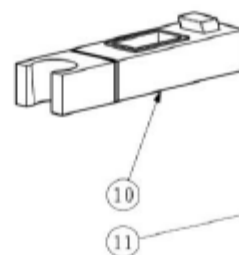

SAGITTARIUS

TAPS & SHOWERING

Construction	Brass, Stainless steel & ABS
Finishes	Chrome (Ni : 8-12um, Cr : 0.25-0.3um)
Product Type	Contemporary
Water Pressure	Min. 0.5 bar, Max. 6.0 bar
Plumbing Systems	Suitable for all plumbing systems
Fitting	Brass and ABS G1/2" BSP thread
Guarantee	1 year against manufacturing faults (excluding serviceable parts)
Additional Information	Chrome Brass 800mm Rail Chrome ABS Select Button 3 modes Shower handset Chrome adjustable ABS handset holder Chrome 1.5m smooth PVC shower hose

TRENTO 3 MODE PUSH BUTTON SLIDE RAIL KIT WITH OUTLET BLACK

SRK/545/B

The information contained on this page was correct at the date of issue. Fitting dimensions are provided as a guide only. Some variation may occur due to manufacturing tolerances. We pursue a policy of continuing improvement in design and performance of our products and so reserve the right to change specifications without prior notice

NO.	DESCRIPTION	QTY
1	ABS WALL PLUG	2
2	BRASS WALL BRACKET BASE	1
3	M4x30 S/STEEL SELF-TAPPING SCREW	2
4	BRASS BASE PLATE	2
5	M6x10 S/STEEL GRUB SCREW	2
6	M4x5 S/STEEL GRUB SCREW	1
7	BRASS SQUARE CONNECTOR	2
8	M3x6 S/STEEL GRUB SCREW	8
9	ABS CHROME COVER	2
10	ABS HANDSET HOLDER	1
11	30x15 BRASS RECTANGULAR RAIL	1
12	BRASS INLET CONNECTOR	1
13	Ø14*2 NBR O-RING	2
14	Ø8*1.5 NBR O-RING	1
15	BRASS WALL OUTLET CONNECTOR	1