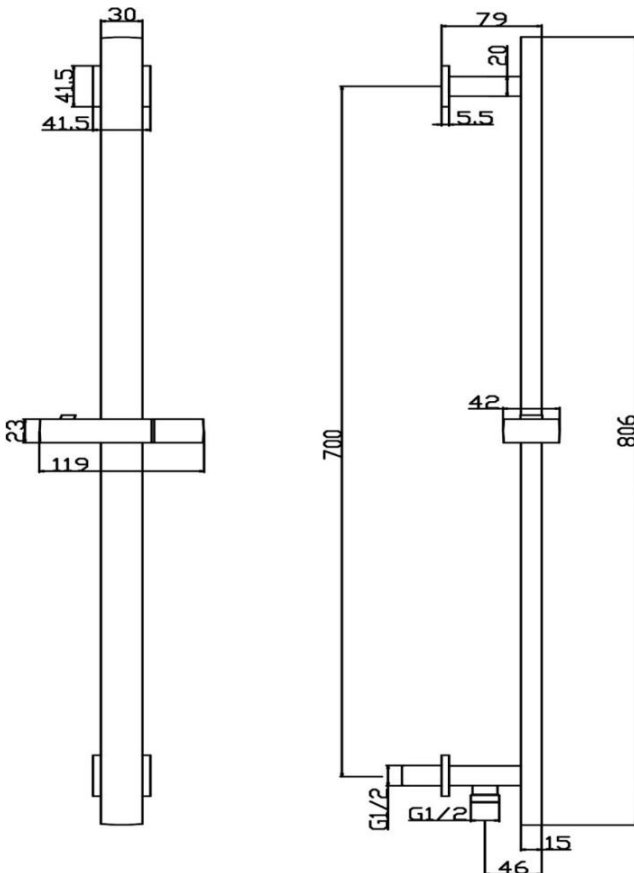

SAGITTARIUS

TAPS & SHOWERING

Construction	Brass, Stainless steel & ABS
Finishes	Chrome (Ni : 8-12um, Cr : 0.25-0.3um)
Product Type	Contemporary
Water Pressure	Min. 0.5 bar, Max. 6.0 bar
Plumbing Systems	Suitable for all plumbing systems
Fitting	Brass and ABS G1/2" BSP thread
Guarantee	1 year against manufacturing faults (excluding serviceable parts)
Additional Information	Chrome Brass 800mm Rail Chrome ABS Select Button 3 modes Shower handset Chrome adjustable ABS handset holder Chrome 1.5m smooth PVC shower hose

TRENTO 3 MODE PUSH BUTTON SLIDE RAIL KIT WITH OUTLET BLACK

SRK/545/B

The information contained on this page was correct at the date of issue. Fitting dimensions are provided as a guide only. Some variation may occur due to manufacturing tolerances. We pursue a policy of continuing improvement in design and performance of our products and so reserve the right to change specifications without prior notice

FOR FURTHER ADVICE PLEASE CONTACT :-

SAGITTARIUS LTD UNIT 1 LOWER VICTORIA STREET—CHADDERTON—OLDHAM—OL9 9TU TEL:0616 6202029

EMAIL:TECHNICAL@SAGITTARIUSTAPS.CO.UK

Flow Rates (Litres per minute)

System Pressure	0.1 Bar	0.2 Bar	0.3 Bar	0.5 Bar	1.0 Bar	1.5 Bar	2.0 Bar	3.0 Bar	4.0 Bar	5.0 Bar
	3.8	4.7	-	6.9	11.3	-	-	-	-	-

NO.	DESCRIPTION	QTY
1	ABS WALL PLUG	2
2	BRASS WALL BRACKET BASE	1
3	M4x30 S/STEEL SELF-TAPPING SCREW	2
4	BRASS BASE PLATE	2
5	M6x10 S/STEEL GRUB SCREW	2
6	M4x5 S/STEEL GRUB SCREW	1
7	BRASS SQUARE CONNECTOR	2
8	M3x6 S/STEEL GRUB SCREW	8
9	ABS CHROME COVER	2
10	ABS HANDSET HOLDER	1
11	30x15 BRASS RECTANGULAR RAIL	1
12	BRASS INLET CONNECTOR	1
13	Ø14*2 NBR O-RING	2
14	Ø8*1.5 NBR O-RING	1
15	BRASS WALL OUTLET CONNECTOR	1