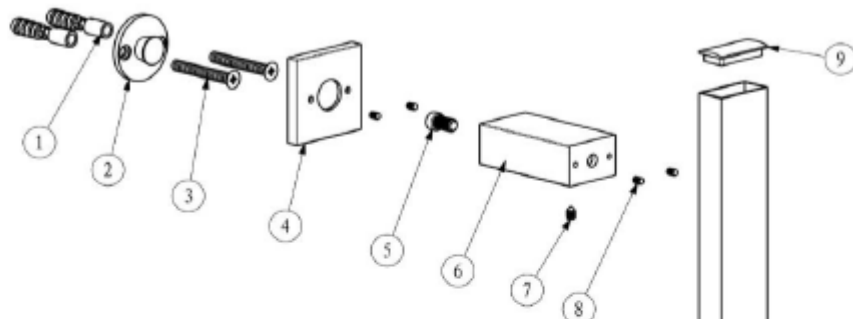

SAGITTARIUS

TAPS & SHOWERING

Construction	Brass, Stainless steel & ABS
Finishes	Chrome (Ni : 8-12um, Cr : 0.25-0.3um)
Product Type	Contemporary
Water Pressure	Min. 0.5 bar, Max. 6.0 bar
Plumbing Systems	Suitable for all plumbing systems
Fitting	Brass and ABS G1/2" BSP thread
Guarantee	1 year against manufacturing faults (excluding serviceable parts)
Additional Information	Chrome Brass 800mm Rail Chrome ABS Select Button 3 modes Shower handset Chrome adjustable ABS handset holder Chrome 1.5m smooth PVC shower hose

TRENTO 3 MODE PUSH BUTTON SLIDE RAIL KIT WITH OUTLET BLACK

SRK/545/B

The information contained on this page was correct at the date of issue. Fitting dimensions are provided as a guide only. Some variation may occur due to manufacturing tolerances. We pursue a policy of continuing improvement in design and performance of our products and so reserve the right to change specifications without prior notice

NO.	DESCRIPTION	QTY
1	ABS WALL PLUG	2
2	BRASS WALL BRACKET BASE	1
3	M4x30 S/STEEL SELF-TAPPING SCREW	2
4	BRASS BASE PLATE	2
5	M6x10 S/STEEL GRUB SCREW	2
6	M4x5 S/STEEL GRUB SCREW	1
7	BRASS SQUARE CONNECTOR	2
8	M3x6 S/STEEL GRUB SCREW	8
9	ABS CHROME COVER	2
10	ABS HANDSET HOLDER	1
11	30x15 BRASS RECTANGULAR RAIL	1
12	BRASS INLET CONNECTOR	1
13	Ø14*2 NBR O-RING	2
14	Ø8*1.5 NBR O-RING	1
15	BRASS WALL OUTLET CONNECTOR	1