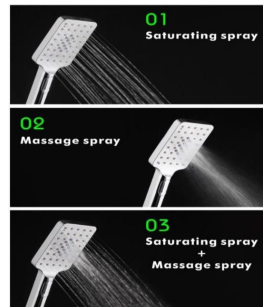

SAGITTARIUS

TAPS & SHOWERING

Construction	Brass, Stainless steel & ABS
Finishes	Chrome (Ni : 8-12um, Cr : 0.25-0.3um)
Product Type	Contemporary
Water Pressure	Min. 0.5 bar, Max. 6.0 bar
Plumbing Systems	Suitable for all plumbing systems
Fitting	Brass and ABS G1/2" BSP thread
Guarantee	1 year against manufacturing faults (excluding serviceable parts)
Additional Information	Chrome Brass 800mm Rail Chrome ABS Select Button 3 modes Shower handset Chrome adjustable ABS handset holder Chrome 1.5m smooth PVC shower hose

TRENTO 3 MODE PUSH BUTTON SLIDE RAIL KIT WITH OUTLET BLACK

SRK/545/B

The information contained on this page was correct at the date of issue. Fitting dimensions are provided as a guide only. Some variation may occur due to manufacturing tolerances. We pursue a policy of continuing improvement in design and performance of our products and so reserve the right to change specifications without prior notice