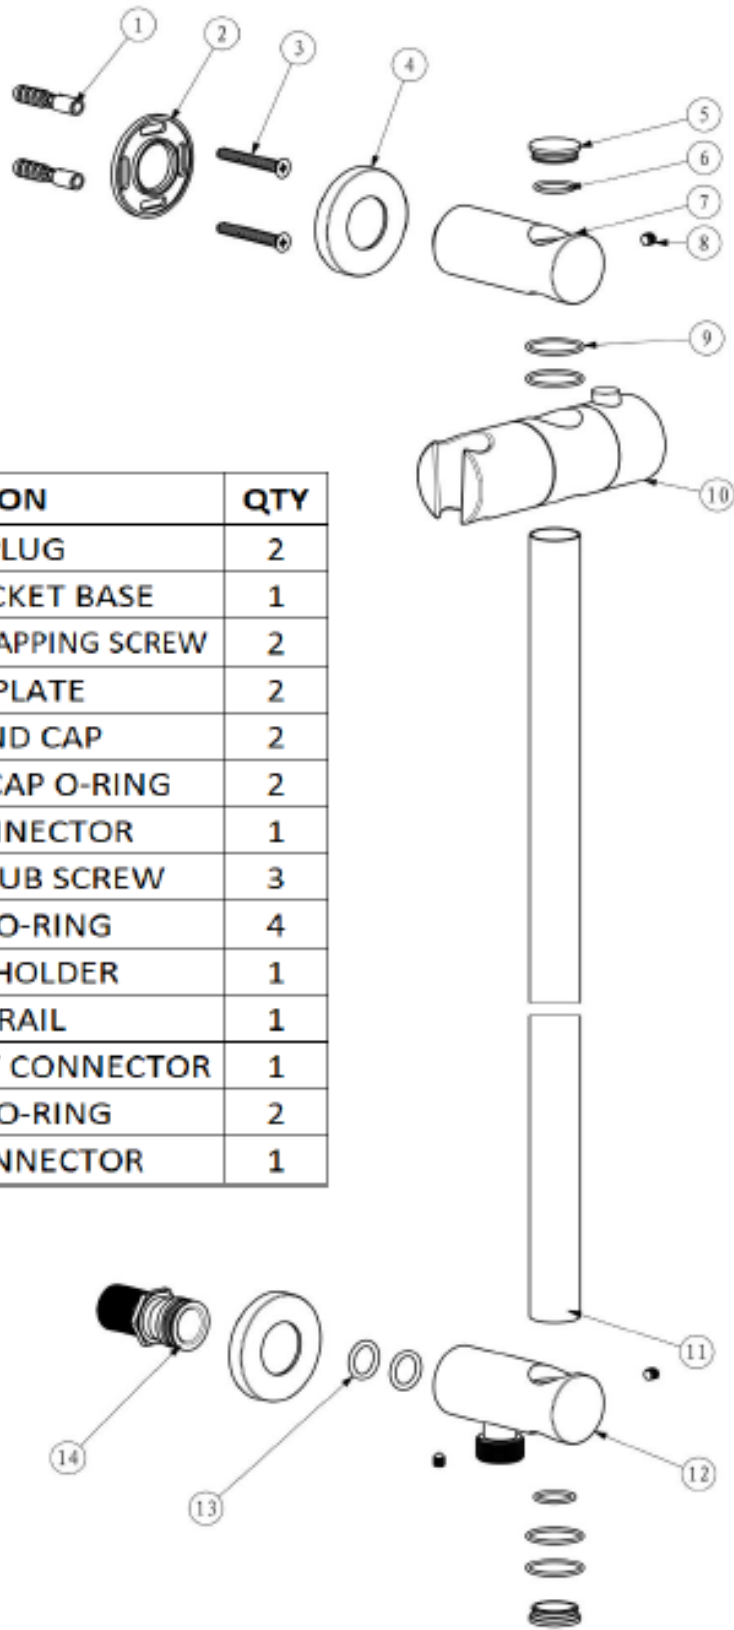

SAGITTARIUS

TAPS & SHOWERING

Construction	Brass, Stainless steel & ABS
Finishes	Matt Black
Product Type	Contemporary
Water Pressure Tested Between	Min. 2.0 bar, Max. 6.0 bar
Plumbing Systems	Suitable for all plumbing systems
Fitting	Brass and ABS G1/2" BSP thread
Guarantee	1 year against manufacturing faults (excluding serviceable parts)
Additional Information	Matt black Brass 800mm Rail Matt black ABS Select Button 3 modes Shower handset Matt black adjustable ABS handset holder Matt black 1.5m smooth PVC shower hose

SAVONA 3 MODE PUSH BUTTON SLIDE RAIL KIT WITH OUTLET BLACK

SRK/543/B

The information contained on this page was correct at the date of issue. Fitting dimensions are provided as a guide only. Some variation may occur due to manufacturing tolerances. We pursue a policy of continuing improvement in design and performance of our products and so reserve the right to change specifications without prior notice

FOR FURTHER ADVICE PLEASE CONTACT :-

SAGITTARIUS LTD UNIT 1 LOWER VICTORIA STREET—CHADDERTON—OLDHAM—OL9 9TU TEL:0616 6202029

EMAIL:TECHNICAL@SAGITTARIUSTAPS.CO.UK

Flow Rates (Litres per minute)

System Pressure	0.1 Bar	0.2 Bar	0.3 Bar	0.5 Bar	1.0 Bar	1.5 Bar	2.0 Bar	3.0 Bar	4.0 Bar	5.0 Bar
	1.5	1.9	2.2	2.8	3.6	4.1	4.7	5.8	6.9	7.7

NO.	DESCRIPTION	QTY
1	ABS WALL PLUG	2
2	BRASS WALL BRACKET BASE	1
3	M4x30 S/STEEL SELF-TAPPING SCREW	2
4	BRASS BASE PLATE	2
5	BRASS RAIL END CAP	2
6	Ø14*2 NBR END CAP O-RING	2
7	BRASS RAIL CONNECTOR	1
8	M5x5 S/STEEL GRUB SCREW	3
9	Ø25*1.5 NBR O-RING	4
10	ABS HANDSET HOLDER	1
11	Ø22 BRASS RAIL	1
12	BRASS WALL OUTLET CONNECTOR	1
13	Ø18*2.5 NBR O-RING	2
14	BRASS INLET CONNECTOR	1