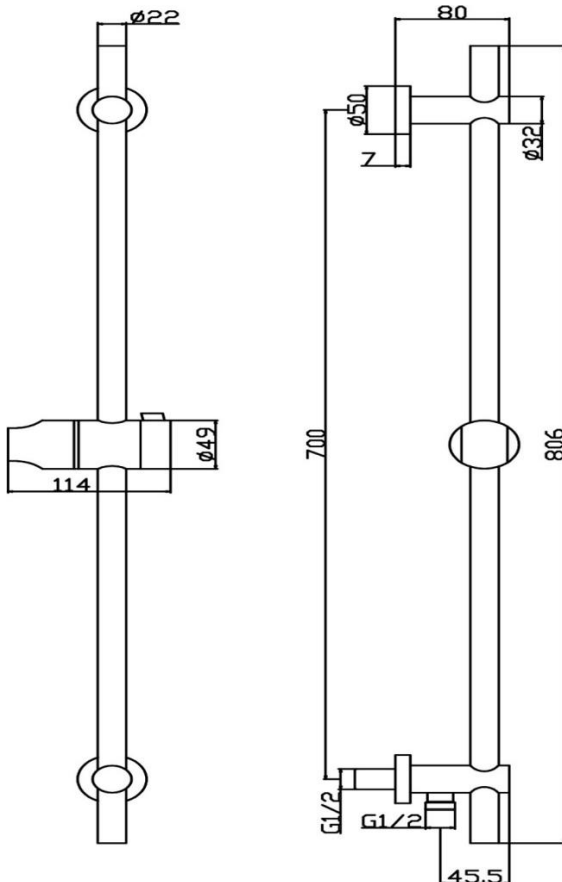

SAGITTARIUS

TAPS & SHOWERING

Construction	Brass, Stainless steel & ABS
Finishes	Matt Black
Product Type	Contemporary
Water Pressure Tested Between	Min. 2.0 bar, Max. 6.0 bar
Plumbing Systems	Suitable for all plumbing systems
Fitting	Brass and ABS G1/2" BSP thread
Guarantee	1 year against manufacturing faults (excluding serviceable parts)
Additional Information	Matt black Brass 800mm Rail Matt black ABS Select Button 3 modes Shower handset Matt black adjustable ABS handset holder Matt black 1.5m smooth PVC shower hose

SAVONA 3 MODE PUSH BUTTON SLIDE RAIL KIT WITH OUTLET BLACK

SRK/543/B

The information contained on this page was correct at the date of issue. Fitting dimensions are provided as a guide only. Some variation may occur due to manufacturing tolerances. We pursue a policy of continuing improvement in design and performance of our products and so reserve the right to change specifications without prior notice

FOR FURTHER ADVICE PLEASE CONTACT :-

SAGITTARIUS LTD UNIT 1 LOWER VICTORIA STREET—CHADDERTON—OLDHAM—OL9 9TU TEL:0616 6202029

EMAIL:TECHNICAL@SAGITTARIUSTAPS.CO.UK

Flow Rates (Litres per minute)

System Pressure	0.1 Bar	0.2 Bar	0.3 Bar	0.5 Bar	1.0 Bar	1.5 Bar	2.0 Bar	3.0 Bar	4.0 Bar	5.0 Bar
	1.5	1.9	2.2	2.8	3.6	4.1	4.7	5.8	6.9	7.7

NO.	DESCRIPTION	QTY
1	ABS WALL PLUG	2
2	BRASS WALL BRACKET BASE	1
3	M4x30 S/STEEL SELF-TAPPING SCREW	2
4	BRASS BASE PLATE	2
5	BRASS RAIL END CAP	2
6	Ø14*2 NBR END CAP O-RING	2
7	BRASS RAIL CONNECTOR	1
8	M5x5 S/STEEL GRUB SCREW	3
9	Ø25*1.5 NBR O-RING	4
10	ABS HANDSET HOLDER	1
11	Ø22 BRASS RAIL	1
12	BRASS WALL OUTLET CONNECTOR	1
13	Ø18*2.5 NBR O-RING	2
14	BRASS INLET CONNECTOR	1