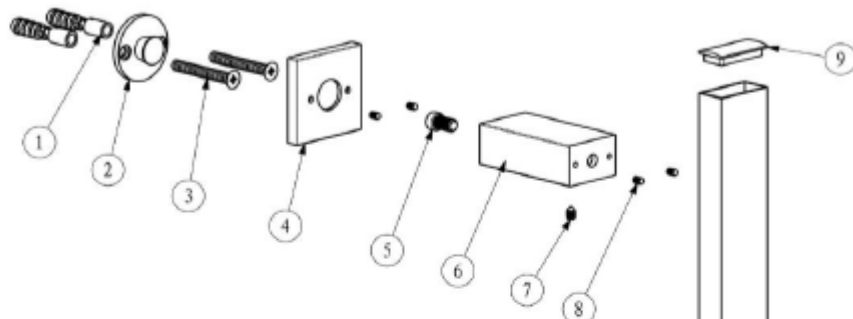

SAGITTARIUS

TAPS & SHOWERING

Construction	Brass, Stainless steel & ABS
Finishes	Chrome (Ni : 8-12um, Cr : 0.25-0.3um)
Product Type	Contemporary
Water Pressure	Min. 0.5 bar, Max. 6.0 bar
Plumbing Systems	Suitable for all plumbing systems
Fitting	Brass and ABS G1/2" BSP thread
Guarantee	1 year against manufacturing faults (excluding serviceable parts)
Additional Information	Chrome Brass 800mm Rail Chrome ABS Select Button 3 modes Shower handset Chrome adjustable ABS handset holder Chrome 1.5m smooth PVC shower hose

ENNA SLIDE RAIL KIT CW WALL OUTLET CHROME SRK/540/C

The information contained on this page was correct at the date of issue. Fitting dimensions are provided as a guide only. Some variation may occur due to manufacturing tolerances. We pursue a policy of continuing improvement in design and performance of our products and so reserve the right to change specifications without prior notice

NO.	DESCRIPTION	QTY
1	ABS WALL PLUG	2
2	BRASS WALL BRACKET BASE	1
3	M4x30 S/STEEL SELF-TAPPING SCREW	2
4	BRASS BASE PLATE	2
5	M6x10 S/STEEL GRUB SCREW	2
6	M4x5 S/STEEL GRUB SCREW	1
7	BRASS SQUARE CONNECTOR	2
8	M3x6 S/STEEL GRUB SCREW	8
9	ABS CHROME COVER	2
10	ABS HANDSET HOLDER	1
11	30x15 BRASS RECTANGULAR RAIL	1
12	BRASS INLET CONNECTOR	1
13	Ø14*2 NBR O-RING	2
14	Ø8*1.5 NBR O-RING	1
15	BRASS WALL OUTLET CONNECTOR	1