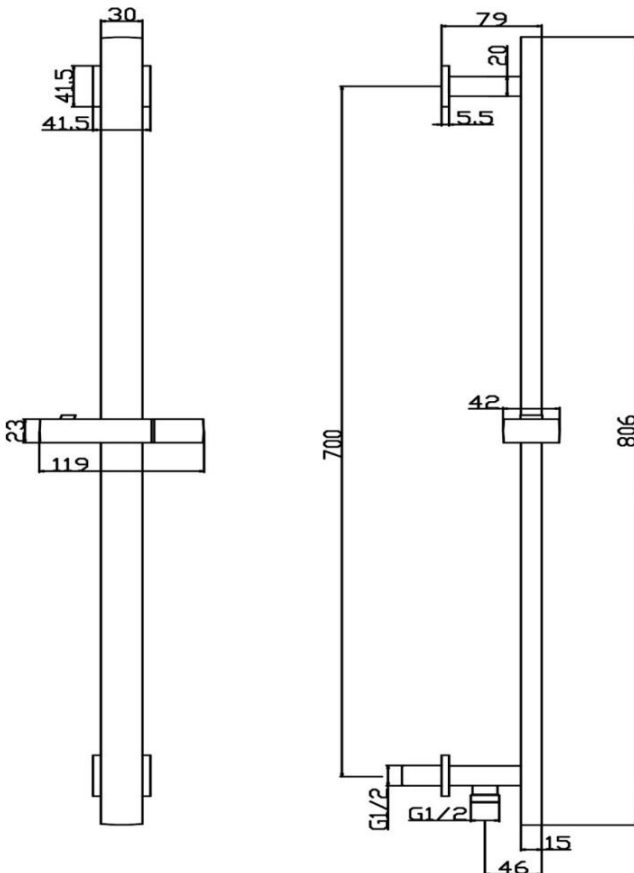

SAGITTARIUS

TAPS & SHOWERING

Construction	Brass, Stainless steel & ABS
Finishes	Chrome (Ni : 8-12um, Cr : 0.25-0.3um)
Product Type	Contemporary
Water Pressure	Min. 0.5 bar, Max. 6.0 bar
Plumbing Systems	Suitable for all plumbing systems
Fitting	Brass and ABS G1/2" BSP thread
Guarantee	1 year against manufacturing faults (excluding serviceable parts)
Additional Information	Chrome Brass 800mm Rail Chrome ABS Select Button 3 modes Shower handset Chrome adjustable ABS handset holder Chrome 1.5m smooth PVC shower hose

ENNA SLIDE RAIL KIT CW WALL OUTLET CHROME SRK/540/C

The information contained on this page was correct at the date of issue. Fitting dimensions are provided as a guide only. Some variation may occur due to manufacturing tolerances. We pursue a policy of continuing improvement in design and performance of our products and so reserve the right to change specifications without prior notice

FOR FURTHER ADVICE PLEASE CONTACT :-

SAGITTARIUS LTD UNIT 1 LOWER VICTORIA STREET—CHADDERTON—OLDHAM—OL9 9TU TEL:0616 6202029

EMAIL:TECHNICAL@SAGITTARIUSTAPS.CO.UK

Flow Rates (Litres per minute)

System Pressure	0.1 Bar	0.2 Bar	0.3 Bar	0.5 Bar	1.0 Bar	1.5 Bar	2.0 Bar	3.0 Bar	4.0 Bar	5.0 Bar
	3.8	4.7	-	6.9	11.3	-	-	-	-	-

NO.	DESCRIPTION	QTY
1	ABS WALL PLUG	2
2	BRASS WALL BRACKET BASE	1
3	M4x30 S/STEEL SELF-TAPPING SCREW	2
4	BRASS BASE PLATE	2
5	M6x10 S/STEEL GRUB SCREW	2
6	M4x5 S/STEEL GRUB SCREW	1
7	BRASS SQUARE CONNECTOR	2
8	M3x6 S/STEEL GRUB SCREW	8
9	ABS CHROME COVER	2
10	ABS HANDSET HOLDER	1
11	30x15 BRASS RECTANGULAR RAIL	1
12	BRASS INLET CONNECTOR	1
13	Ø14*2 NBR O-RING	2
14	Ø8*1.5 NBR O-RING	1
15	BRASS WALL OUTLET CONNECTOR	1