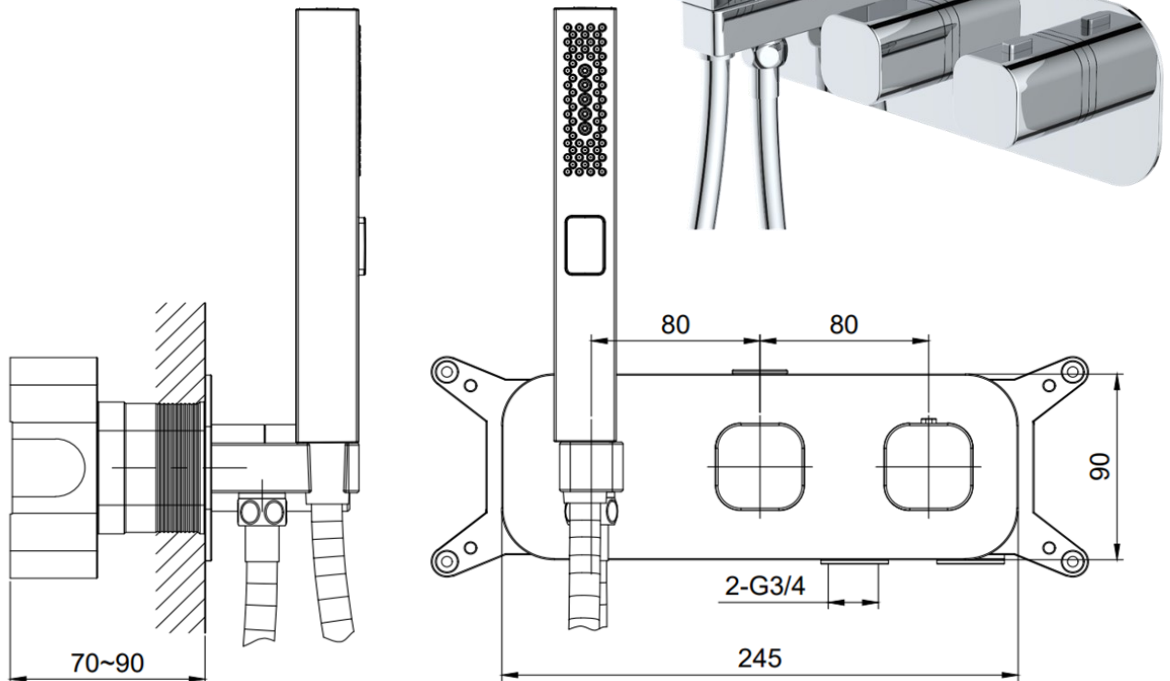

SAGITTARIUS

TAPS & SHOWERING

Construction	Brass Body, Zinc alloy Handle
Finishes	Chrome plated
Product Type	Contemporary
Water Pressure Tested Between	Min. 0.2 bar, Max. 6.0 bar
Guarantee	10 years against manufacturing faults (excluding serviceable parts)

TEMP CONCEALED

2 WAY SHOWER MIXER

W/EZ BOX

SR/597

Operating Water Pressure

LOW PRESSURE
0.2-0.5 bar

COMBI BOILER

HIGH PRESSURE
1.2-1.5+ bar