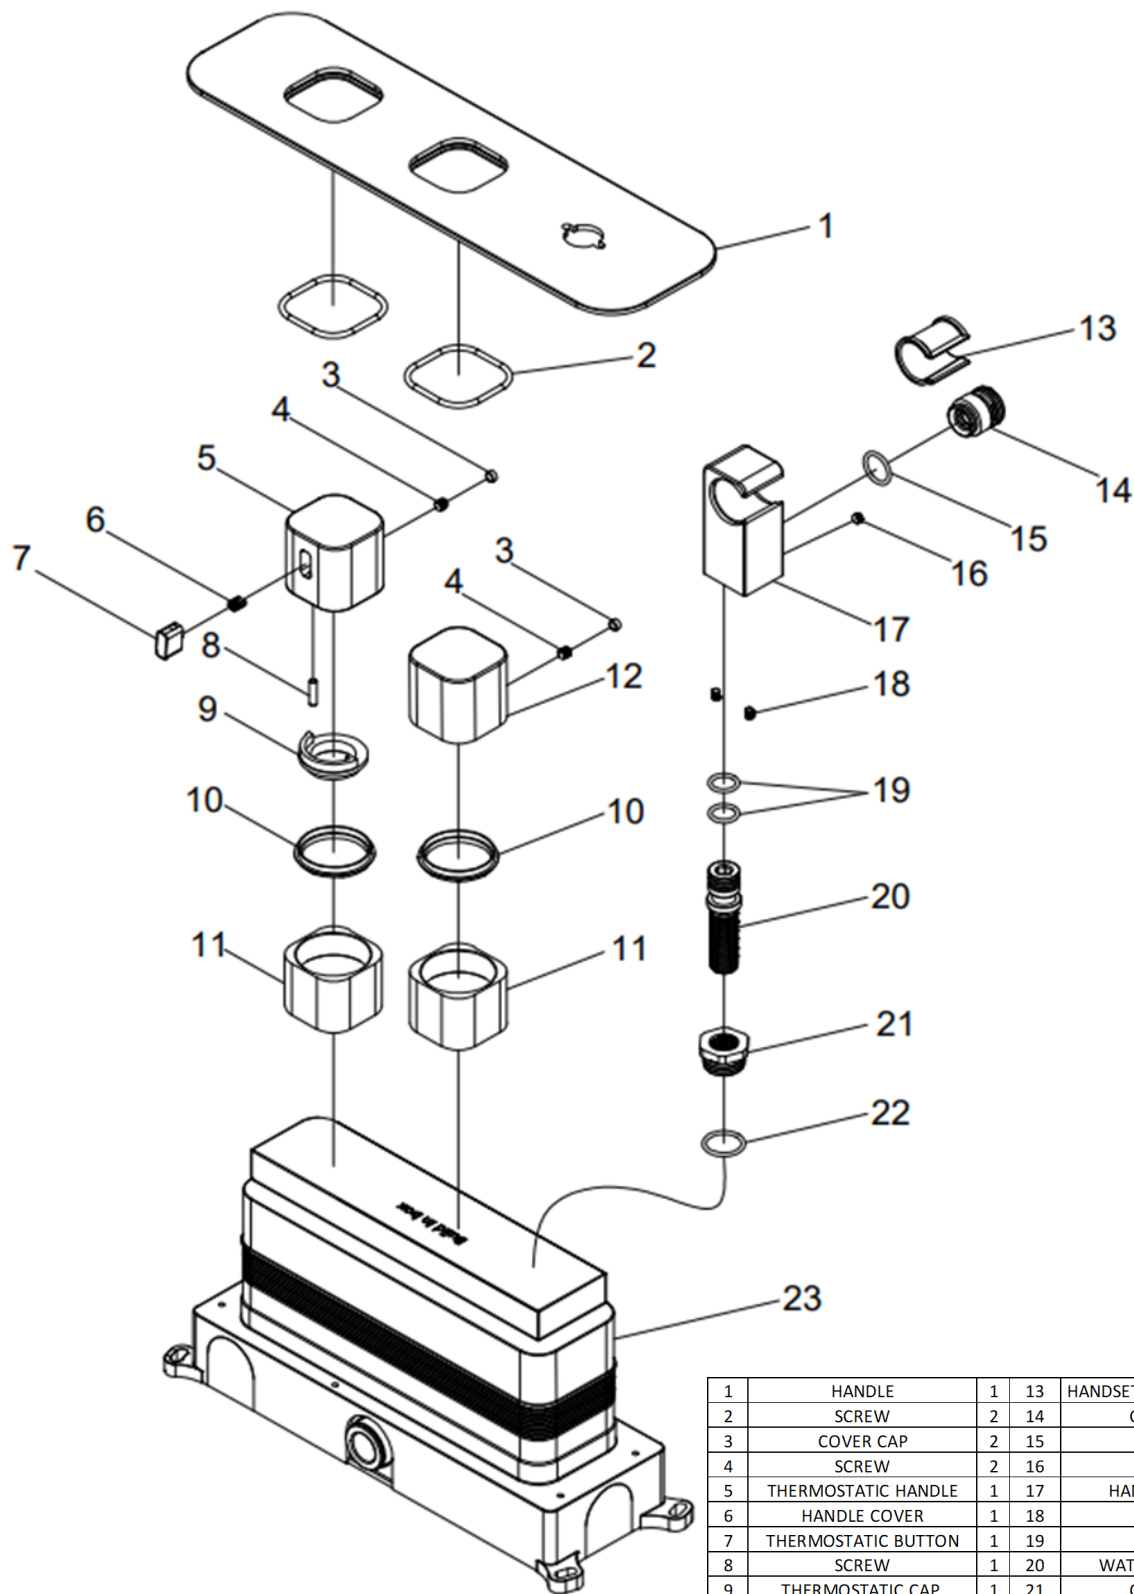

TEMP CONCEALED

2 WAY SHOWER MIXER

W/EZ BOX

SR/597

Operating Water Pressure

LOW PRESSURE
0.2-0.5 bar

COMBI BOILER

HIGH PRESSURE
1.2-1.5+ bar

1	HANDLE	1	13	HANDSET HOLDER LOCK CAP	1
2	SCREW	2	14	CONNECTOR	1
3	COVER CAP	2	15	O-RING	1
4	SCREW	2	16	SCREW	1
5	THERMOSTATIC HANDLE	1	17	HANDSET HOLDER	1
6	HANDLE COVER	1	18	SCREW	1
7	THERMOSTATIC BUTTON	1	19	O-RING	2
8	SCREW	1	20	WATER CONNECTOR	1
9	THERMOSTATIC CAP	1	21	CONNECTOR	1
10	RING	2	22	O-RING	1
11	COVER CAP	2	23	EASY-CLICK BOX	1
12	DIVERTOR HANDLE	1			