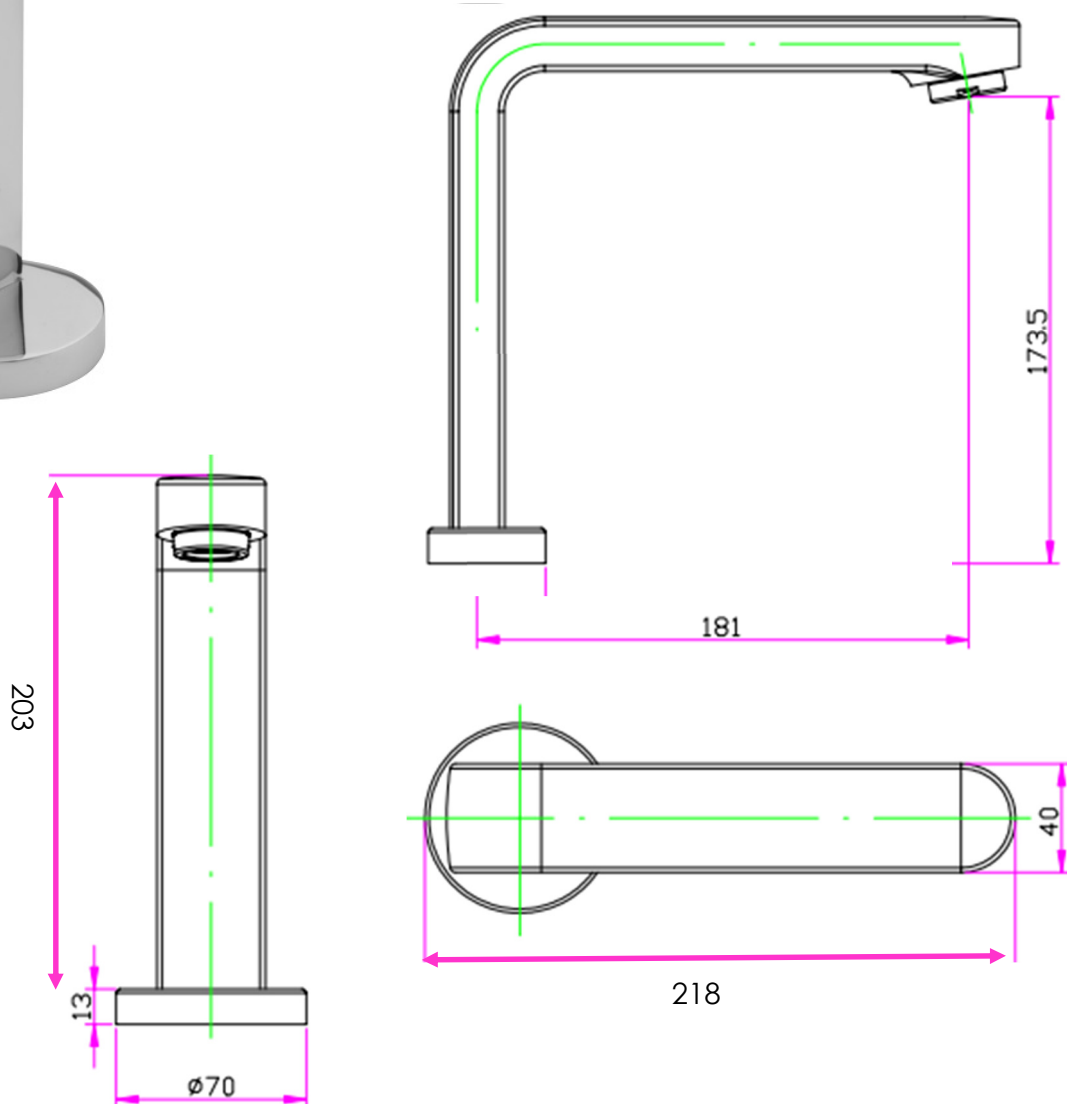

SAGITTARIUS

TAPS & SHOWERING

Plaza Bath Spout

CHROME

SP/023/C

The information contained on this page was correct at the date of issue. Fitting dimensions are provided as a guide only. Some variation may occur due to manufacturing tolerances. We pursue a policy of continuing improvement in design and performance of our products and so reserve the right to change specifications without prior notice