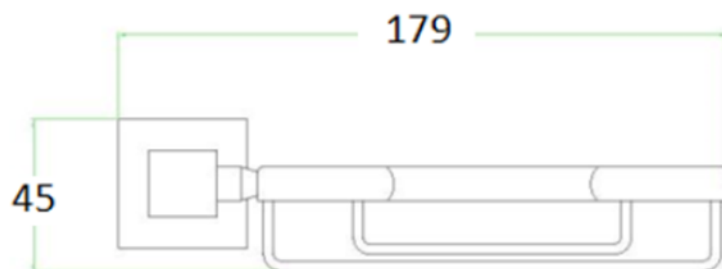

**SIENA WIRE SOAP DISH**

**MATT BLACK**

**SIA/738/B**

The information contained on this page was correct at the date of issue. Fitting dimensions are provided as a guide only. Some variation may occur due to manufacturing tolerances. We pursue a policy of continuing improvement in design and performance of our products and so reserve the right to change specifications without prior notice