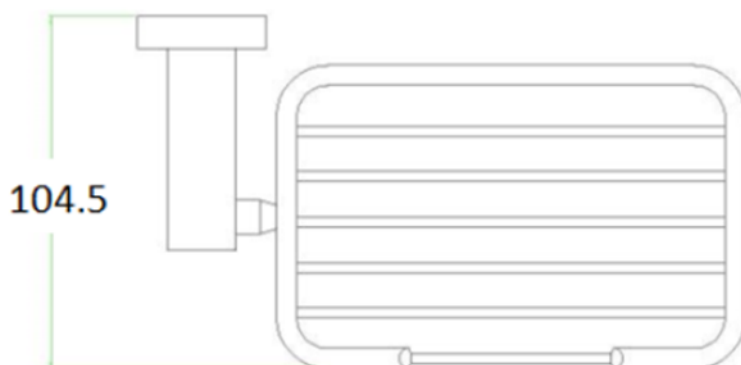

## TAPS & SHOWERING

**Construction** Brass

**Finishes** Matt Black

**Product Type** Contemporary

**Standards** Complies with BS5412, BS EN200

**Guarantee** 5 years against manufacturing faults  
(excluding Ceramic or Glass parts)

**SIENA WIRE SOAP DISH**

**MATT BLACK**

**SIA/738/B**

The information contained on this page was correct at the date of issue. Fitting dimensions are provided as a guide only. Some variation may occur due to manufacturing tolerances. We pursue a policy of continuing improvement in design and performance of our products and so reserve the right to change specifications without prior notice