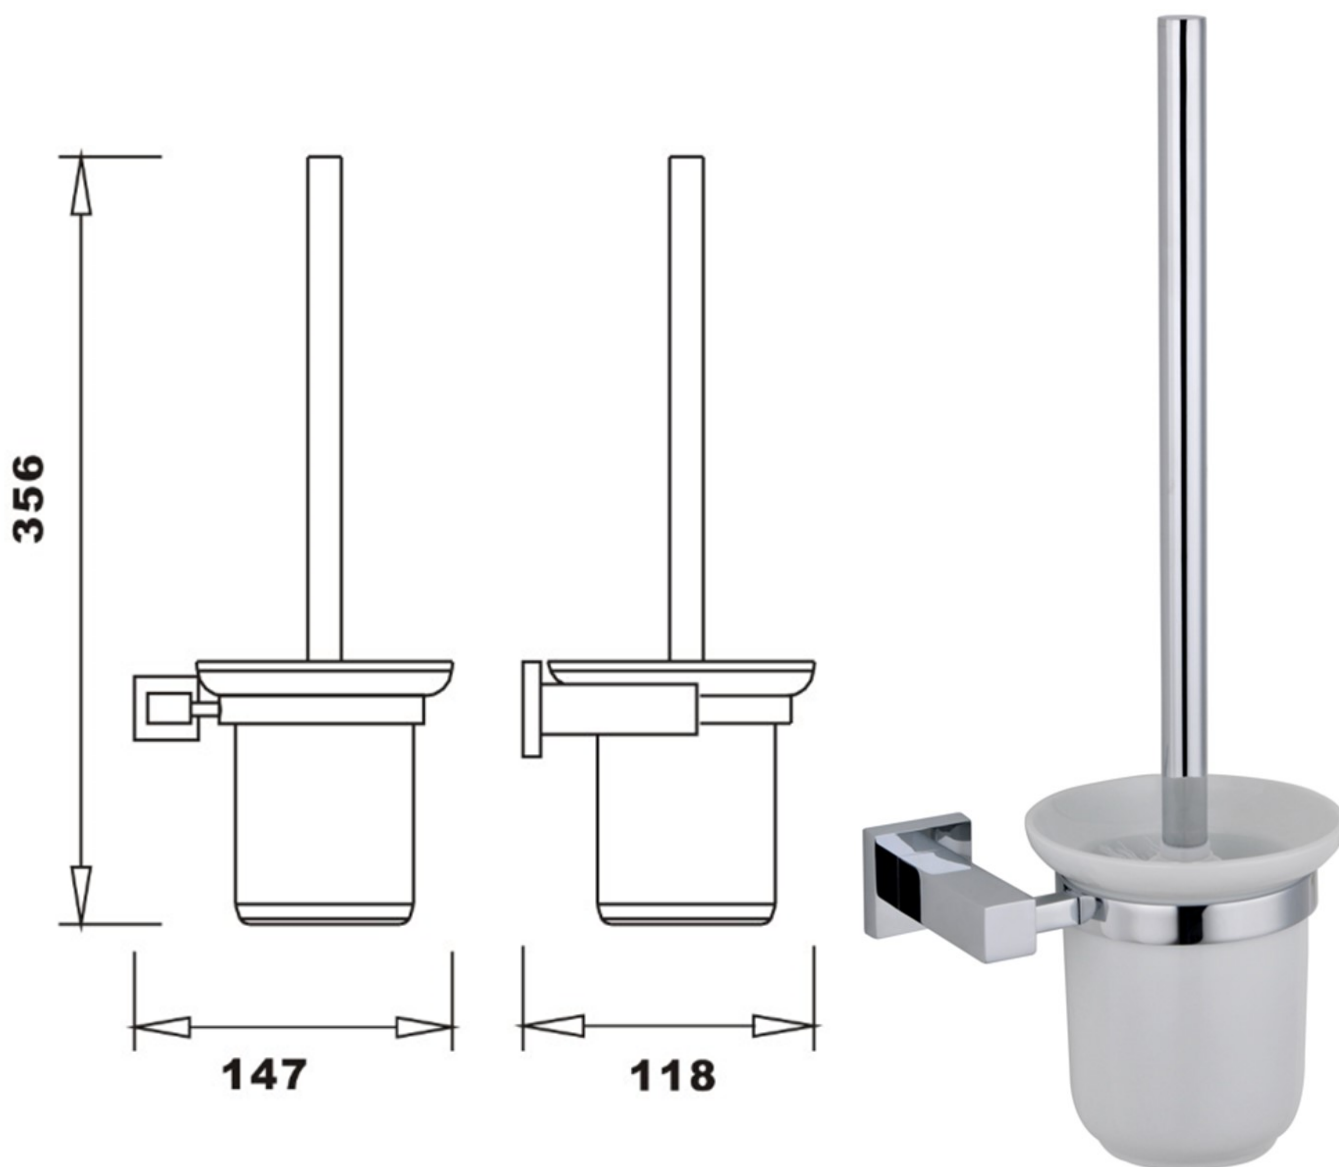

SAGITTARIUS

TAPS & SHOWERING

Construction	Brass & ceramic
Finishes	Chrome plated
Product Type	Contemporary
Standards	Complies with BS5412, BS EN200
Guarantee	10 years against manufacturing faults (excluding Ceramic or Glass parts)

SIENA TOILET BRUSH

HOLDER

SIA/737

The information contained on this page was correct at the date of issue. Fitting dimensions are provided as a guide only. Some variation may occur due to manufacturing tolerances. We pursue a policy of continuing improvement in design and performance of our products and so reserve the right to change specifications without prior notice