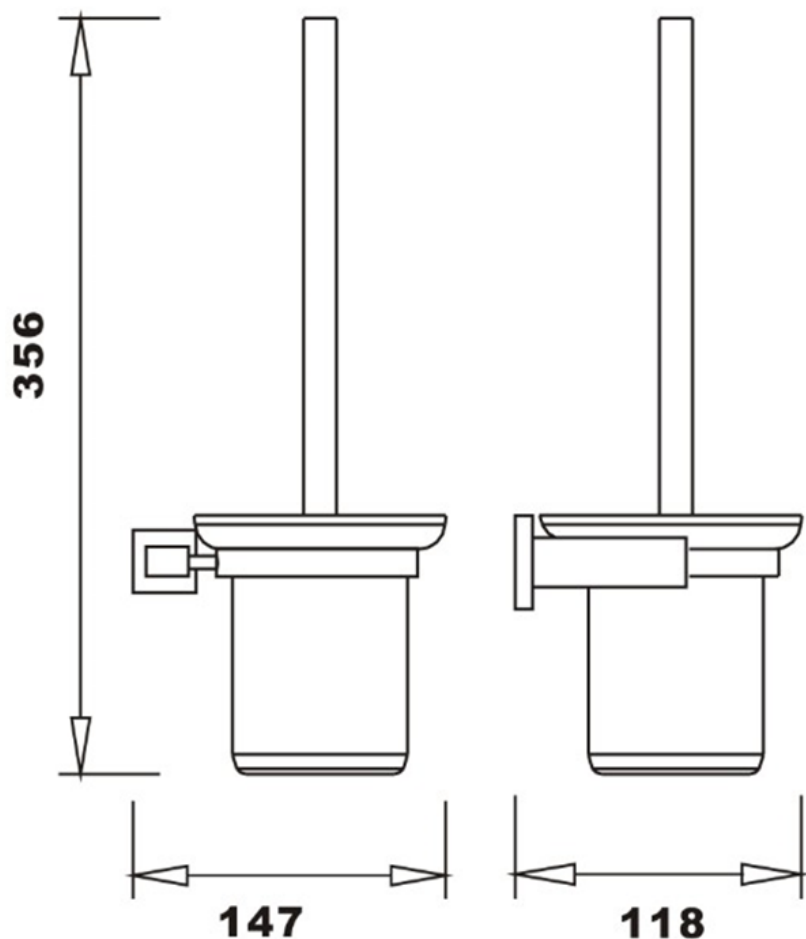

SAGITTARIUS

TAPS & SHOWERING

Construction	Brass & ceramic
Finishes	Matt Black
Product Type	Contemporary
Standards	Complies with BS5412, BS EN200
Guarantee	5 years against manufacturing faults (excluding Ceramic or Glass parts)

SIENA TOILET BRUSH

HOLDER MATT BLACK

SIA/737/B

The information contained on this page was correct at the date of issue. Fitting dimensions are provided as a guide only. Some variation may occur due to manufacturing tolerances. We pursue a policy of continuing improvement in design and performance of our products and so reserve the right to change specifications without prior notice