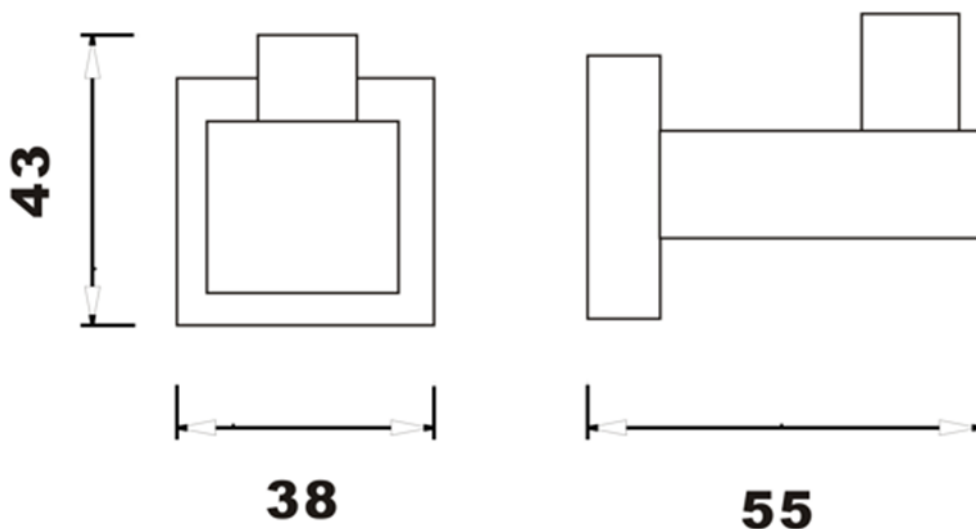

LUCCA ROBE HOOK

BLACK

SIA/735/B

The information contained on this page was correct at the date of issue. Fitting dimensions are provided as a guide only. Some variation may occur due to manufacturing tolerances. We pursue a policy of continuing improvement in design and performance of our products and so reserve the right to change specifications without prior notice