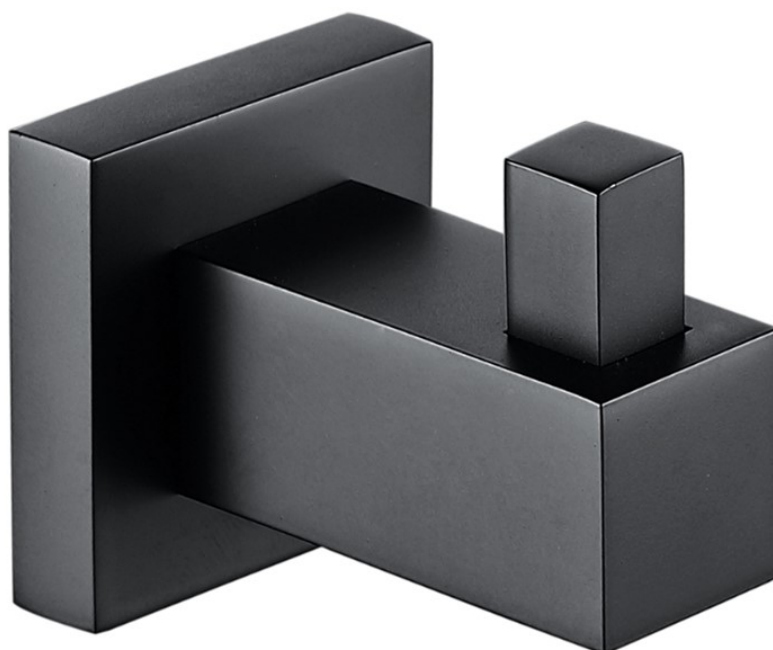

SAGITTARIUS

TAPS & SHOWERING

Construction	Brass
Finishes	Matt Black
Product Type	Contemporary
Standards	Complies with BS5412, BS EN200
Guarantee	5 years against manufacturing faults (excluding Ceramic or Glass parts)

LUCCA ROBE HOOK

BLACK

SIA/735/B

The information contained on this page was correct at the date of issue. Fitting dimensions are provided as a guide only. Some variation may occur due to manufacturing tolerances. We pursue a policy of continuing improvement in design and performance of our products and so reserve the right to change specifications without prior notice