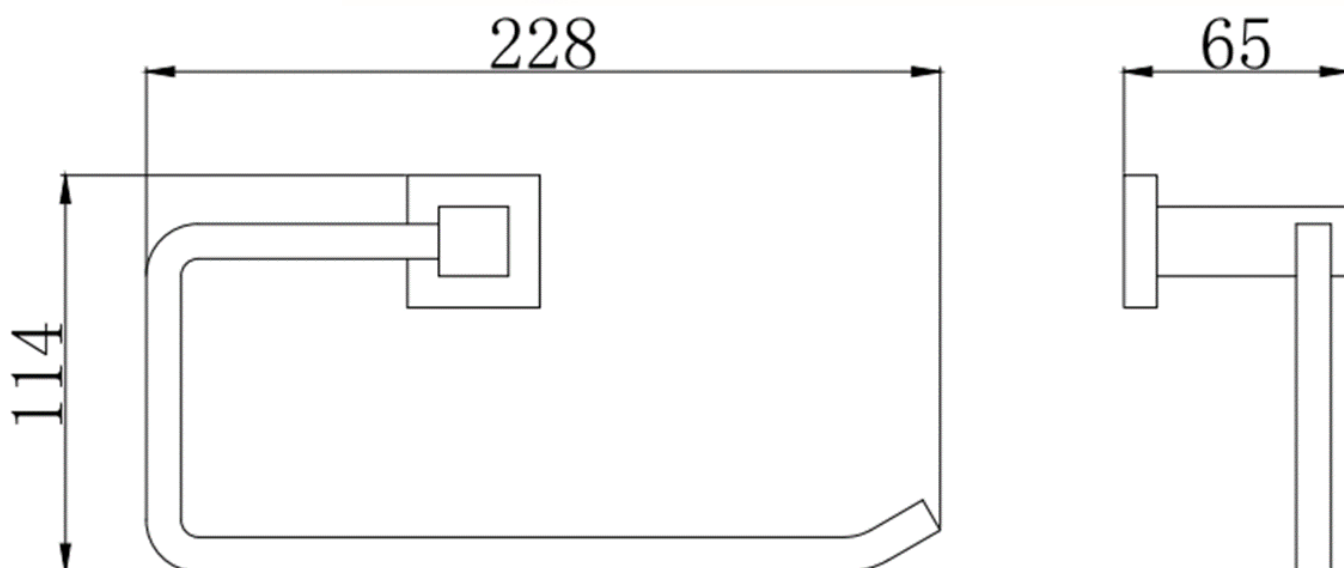

SAGITTARIUS

TAPS & SHOWERING

SIENA TOWEL RING

SIA/732

Construction	Brass
Finishes	Chrome plated
Product Type	Contemporary
Standards	Complies with BS5412, BS EN200
Guarantee	5 years against manufacturing faults (excluding Ceramic or Glass parts)

The information contained on this page was correct at the date of issue. Fitting dimensions are provided as a guide only. Some variation may occur due to manufacturing tolerances. We pursue a policy of continuing improvement in design and performance of our products and so reserve the right to change specifications without prior notice