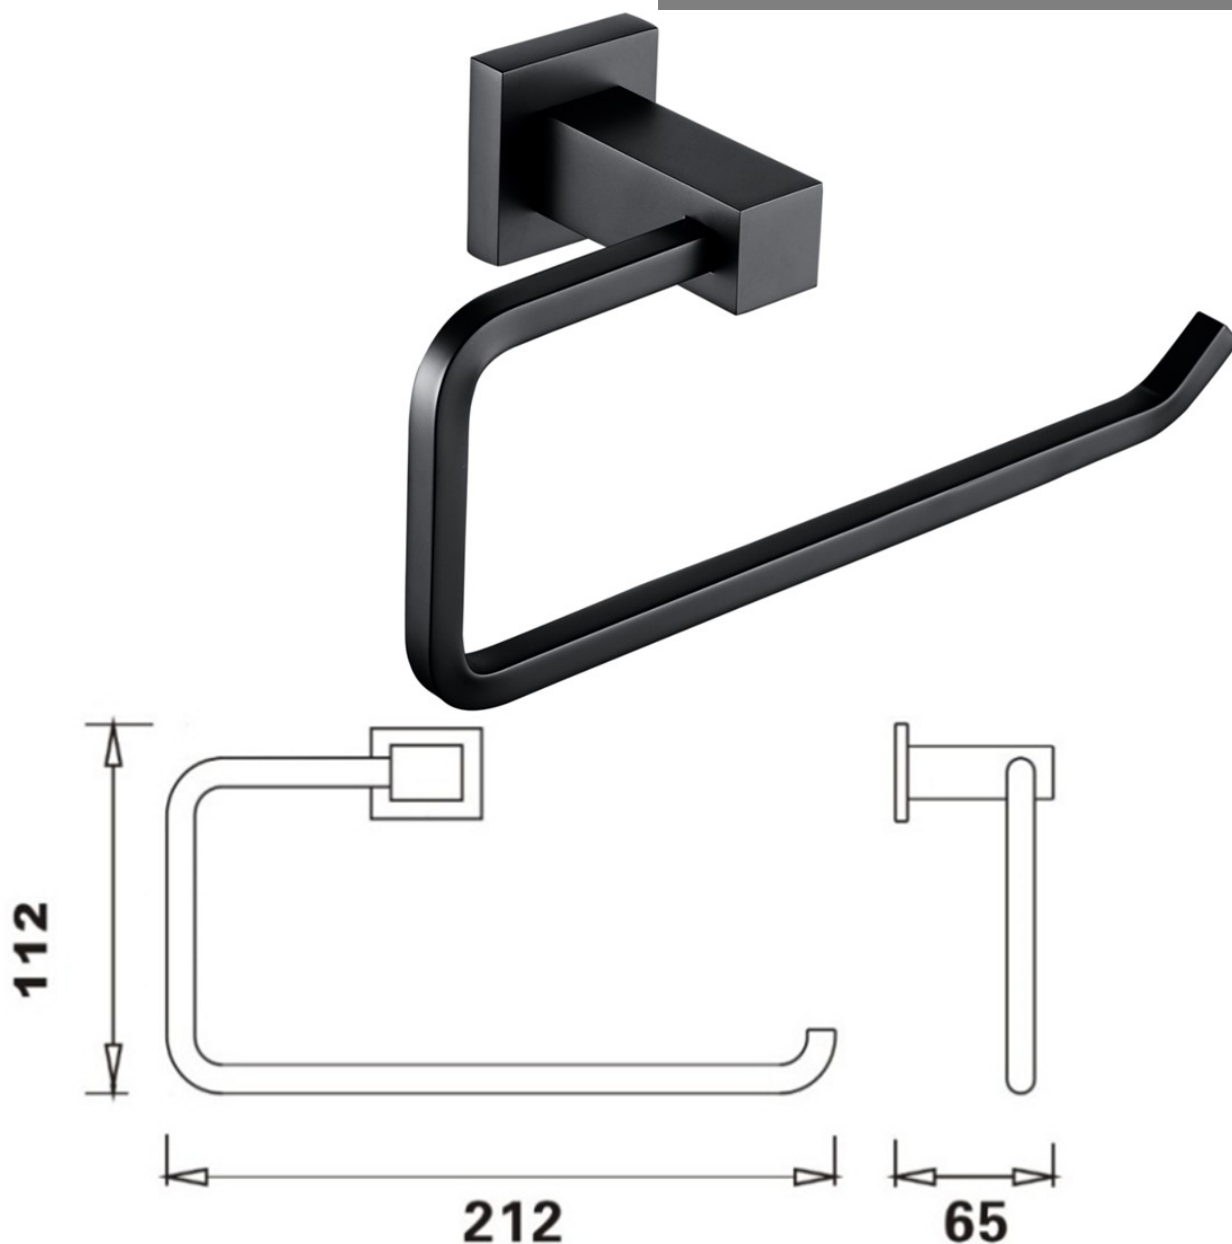

## TAPS & SHOWERING

<b>Construction</b>	Brass
<b>Finishes</b>	Matt Black
<b>Product Type</b>	Contemporary
<b>Standards</b>	Complies with BS5412, BS EN200
<b>Guarantee</b>	5 year against manufacturing faults (excluding Ceramic or Glass parts)

**SIENA TOWEL RING MATT  
BLACK**  
**SIA/732/B**

The information contained on this page was correct at the date of issue. Fitting dimensions are provided as a guide only. Some variation may occur due to manufacturing tolerances. We pursue a policy of continuing improvement in design and performance of our products and so reserve the right to change specifications without prior notice