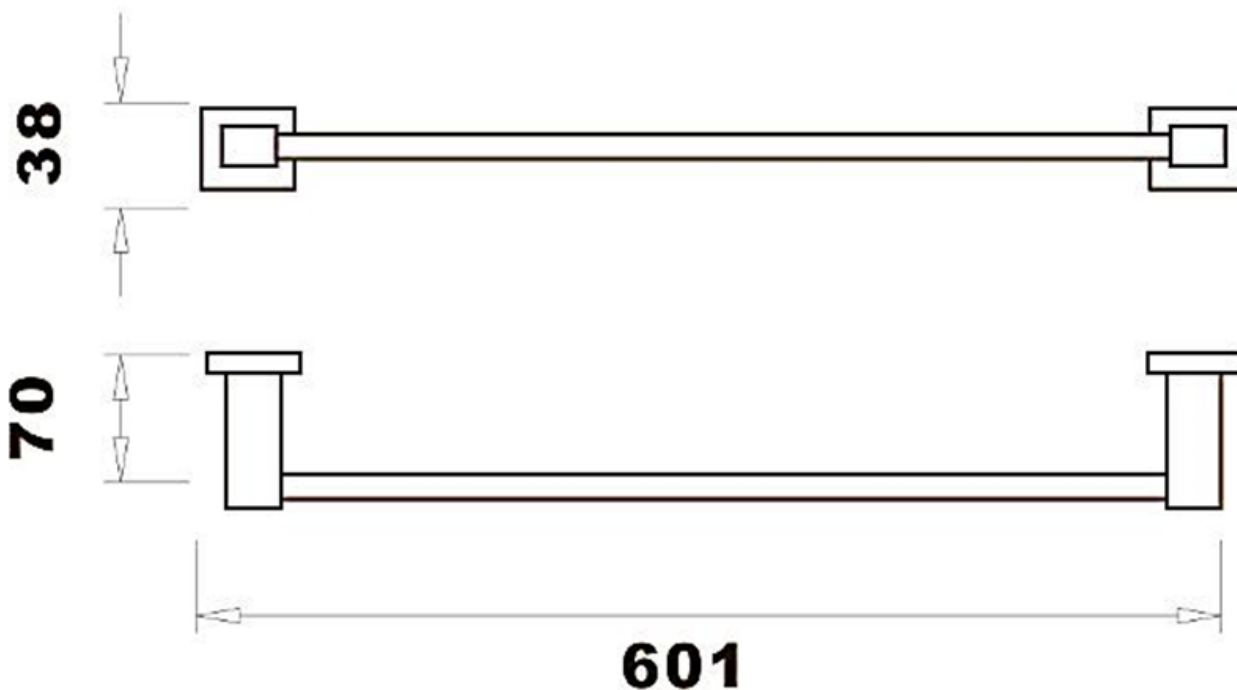

SAGITTARIUS

TAPS & SHOWERING

Construction	Brass
Finishes	Matt Black
Product Type	Contemporary
Standards	Complies with BS5412, BS EN200
Guarantee	5 years against manufacturing faults (excluding Ceramic or Glass parts)

SIENA TOWEL RAIL

MATT BLACK

SIA/730/B

The information contained on this page was correct at the date of issue. Fitting dimensions are provided as a guide only. Some variation may occur due to manufacturing tolerances. We pursue a policy of continuing improvement in design and performance of our products and so reserve the right to change specifications without prior notice