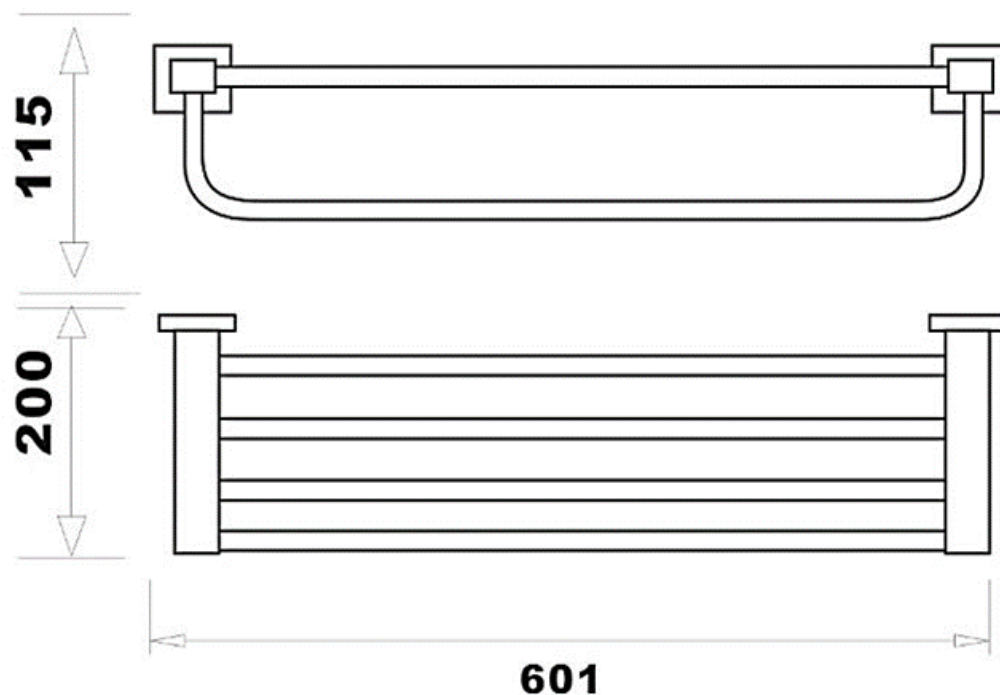

SAGITTARIUS

TAPS & SHOWERING

Construction	Brass
Finishes	Chrome plated
Product Type	Contemporary
Standards	Complies with BS5412, BS EN200
Guarantee	5 years against manufacturing faults (excluding Ceramic or Glass parts)

SIENA HOTEL SHELF

SIA/729

The information contained on this page was correct at the date of issue. Fitting dimensions are provided as a guide only. Some variation may occur due to manufacturing tolerances. We pursue a policy of continuing improvement in design and performance of our products and so reserve the right to change specifications without prior notice