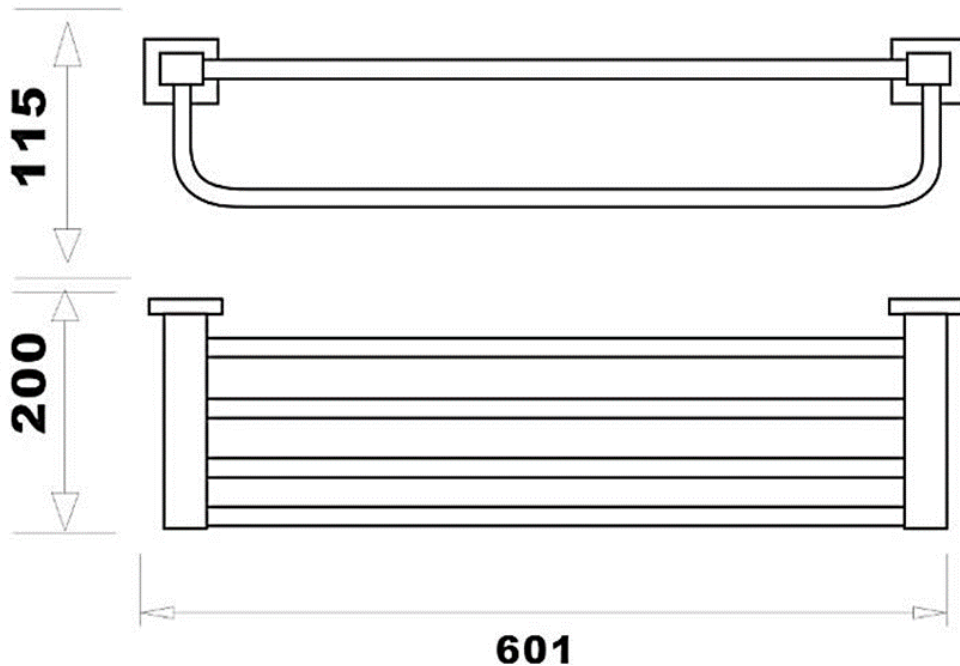

SAGITTARIUS

TAPS & SHOWERING

Construction	Brass
Finishes	Matt Black
Product Type	Contemporary
Standards	Complies with BS5412, BS EN200
Guarantee	5 years against manufacturing faults (excluding Ceramic or Glass parts)

SIENA HOTEL SHELF

MATT BLACK

SIA/729/B

The information contained on this page was correct at the date of issue. Fitting dimensions are provided as a guide only. Some variation may occur due to manufacturing tolerances. We pursue a policy of continuing improvement in design and performance of our products and so reserve the right to change specifications without prior notice