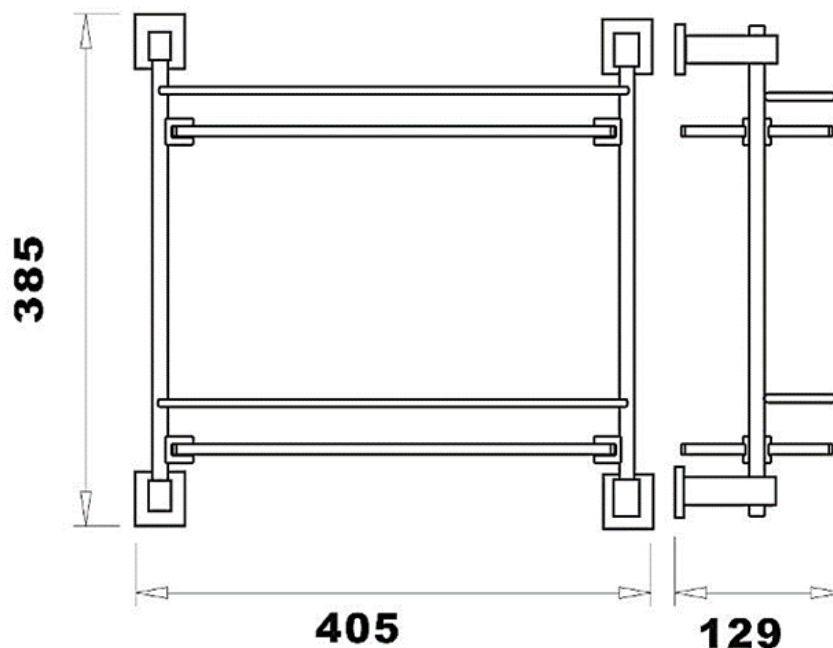

SAGITTARIUS

TAPS & SHOWERING

Construction	Brass & tempered glass
Finishes	Chrome plated
Product Type	Contemporary
Standards	Complies with BS5412, BS EN200
Guarantee	5 years against manufacturing faults (excluding Ceramic or Glass parts)

SIENA DOUBLE GLASS SHELF

SIA/728

The information contained on this page was correct at the date of issue. Fitting dimensions are provided as a guide only. Some variation may occur due to manufacturing tolerances. We pursue a policy of continuing improvement in design and performance of our products and so reserve the right to change specifications without prior notice