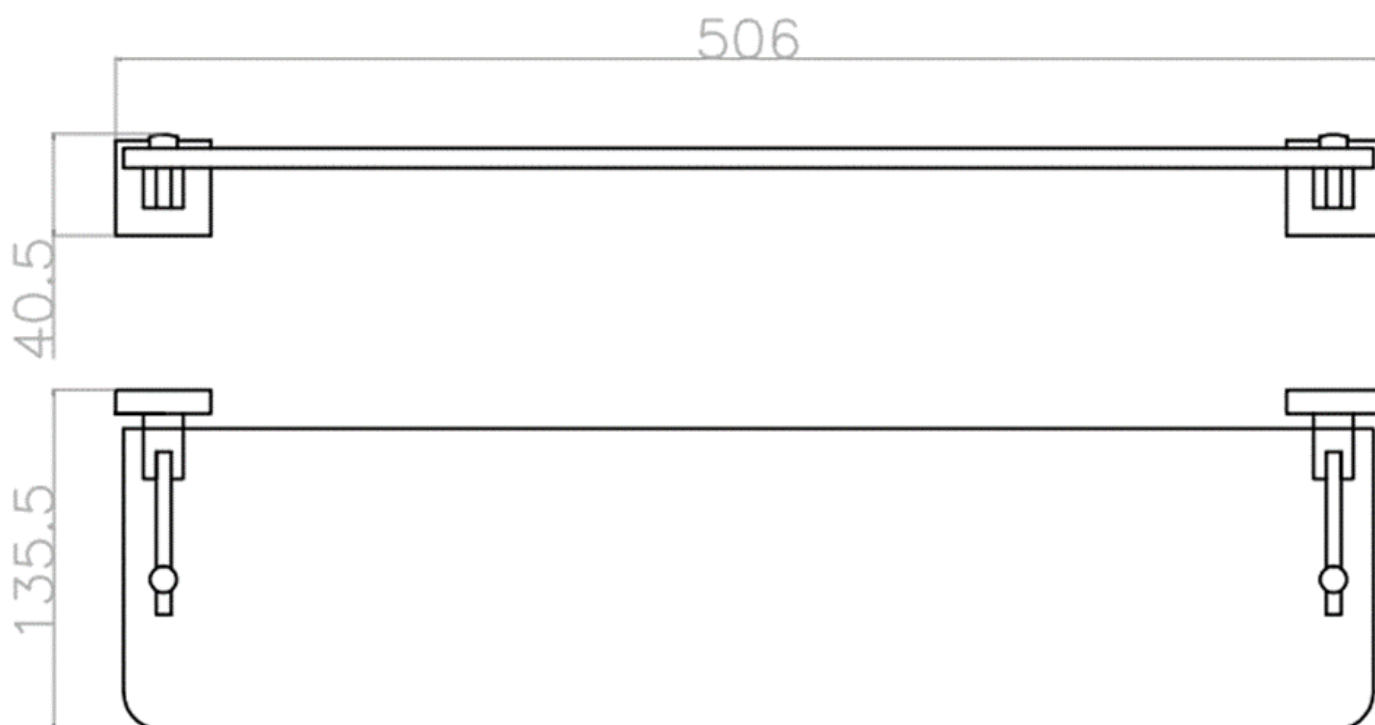

SAGITTARIUS

TAPS & SHOWERING

Construction	Brass & tempered glass
Finishes	Chrome plated
Product Type	Contemporary
Standards	Complies with BS5412, BS EN200
Guarantee	5 years against manufacturing faults (excluding Ceramic or Glass parts)

SIENA GLASS SHELF

SIA/727

The information contained on this page was correct at the date of issue. Fitting dimensions are provided as a guide only. Some variation may occur due to manufacturing tolerances. We pursue a policy of continuing improvement in design and performance of our products and so reserve the right to change specifications without prior notice