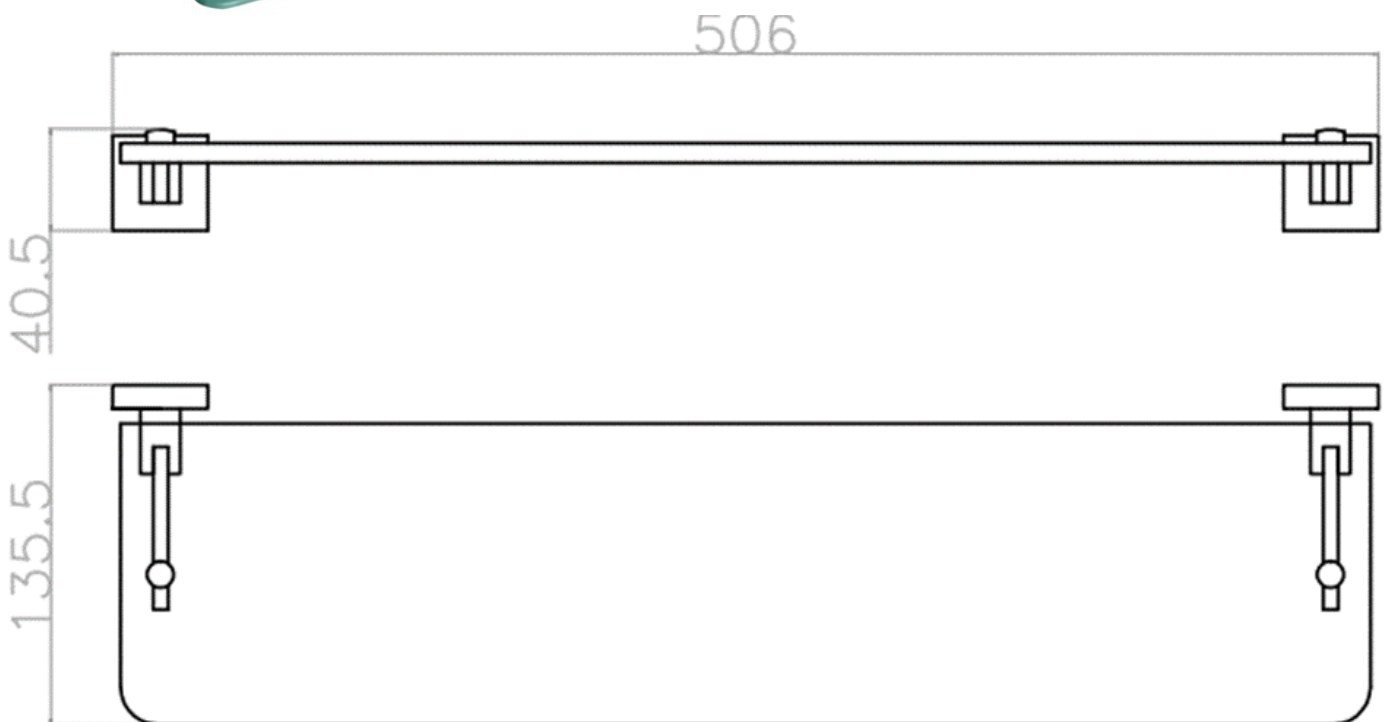

## TAPS & SHOWERING

<b>Construction</b>	Brass & tempered glass
<b>Finishes</b>	Matt Black
<b>Product Type</b>	Contemporary
<b>Standards</b>	Complies with BS5412, BS EN200
<b>Guarantee</b>	5 years against manufacturing faults (excluding Ceramic or Glass parts)

**SIENA GLASS SHELF**

**MATT BLACK**

**SIA/727/B**

The information contained on this page was correct at the date of issue. Fitting dimensions are provided as a guide only. Some variation may occur due to manufacturing tolerances. We pursue a policy of continuing improvement in design and performance of our products and so reserve the right to change specifications without prior notice