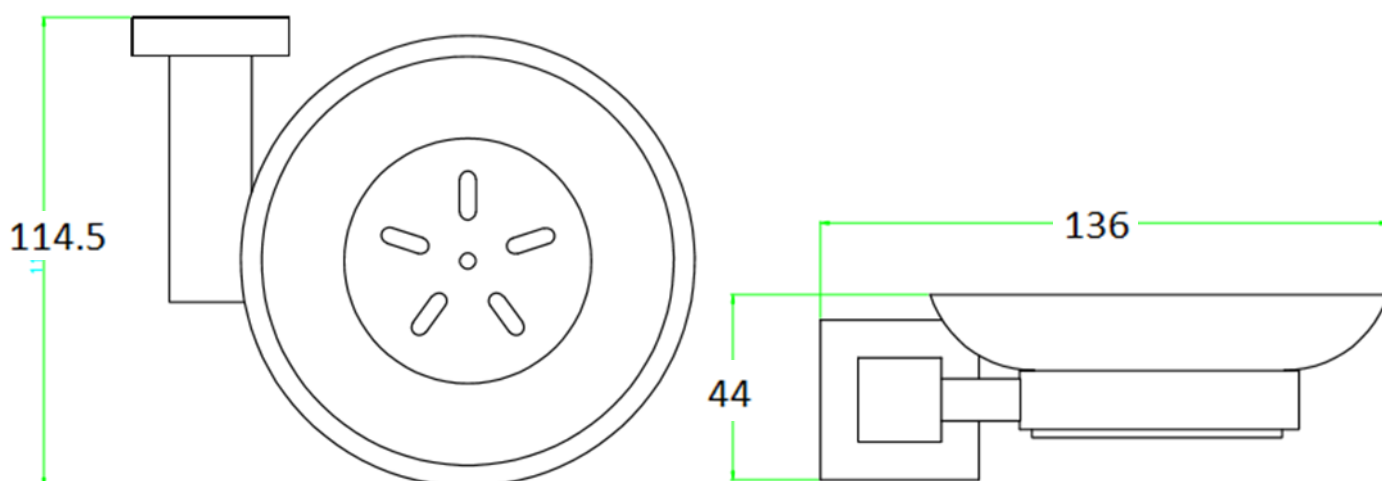

SAGITTARIUS

TAPS & SHOWERING

Construction	Brass & ceramic
Finishes	Chrome plated
Product Type	Contemporary
Standards	Complies with BS5412, BS EN200
Guarantee	5 years against manufacturing faults (excluding Ceramic or Glass parts)

SIENA CERAMIC SOAP DISH

SIA/725/C

The information contained on this page was correct at the date of issue. Fitting dimensions are provided as a guide only. Some variation may occur due to manufacturing tolerances. We pursue a policy of continuing improvement in design and performance of our products and so reserve the right to change specifications without prior notice