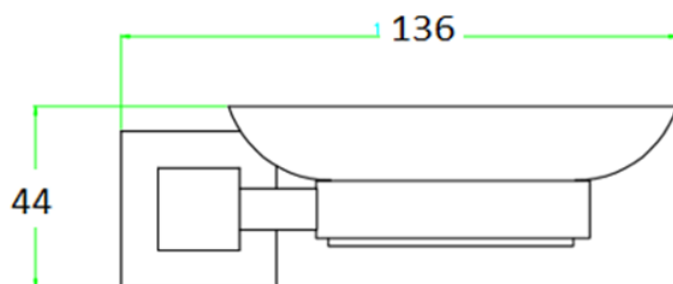

SAGITTARIUS

TAPS & SHOWERING

Construction	Brass & ceramic
Finishes	Matt Black
Product Type	Contemporary
Standards	Complies with BS5412, BS EN200
Guarantee	5 years against manufacturing faults (excluding Ceramic or Glass parts)

SIENA CERAMIC SOAP DISH

MATT BLACK

SIA/725/B

The information contained on this page was correct at the date of issue. Fitting dimensions are provided as a guide only. Some variation may occur due to manufacturing tolerances. We pursue a policy of continuing improvement in design and performance of our products and so reserve the right to change specifications without prior notice