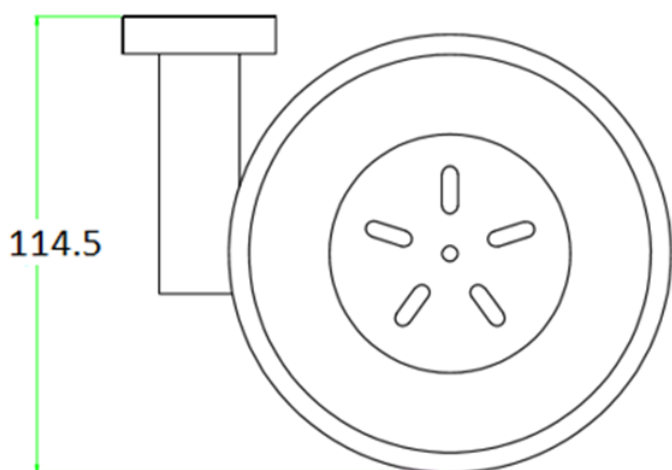

SAGITTARIUS

TAPS & SHOWERING

Construction	Brass & ceramic
Finishes	Matt Black
Product Type	Contemporary
Standards	Complies with BS5412, BS EN200
Guarantee	5 years against manufacturing faults (excluding Ceramic or Glass parts)

SIENA CERAMIC SOAP DISH

MATT BLACK

SIA/725/B

The information contained on this page was correct at the date of issue. Fitting dimensions are provided as a guide only. Some variation may occur due to manufacturing tolerances. We pursue a policy of continuing improvement in design and performance of our products and so reserve the right to change specifications without prior notice