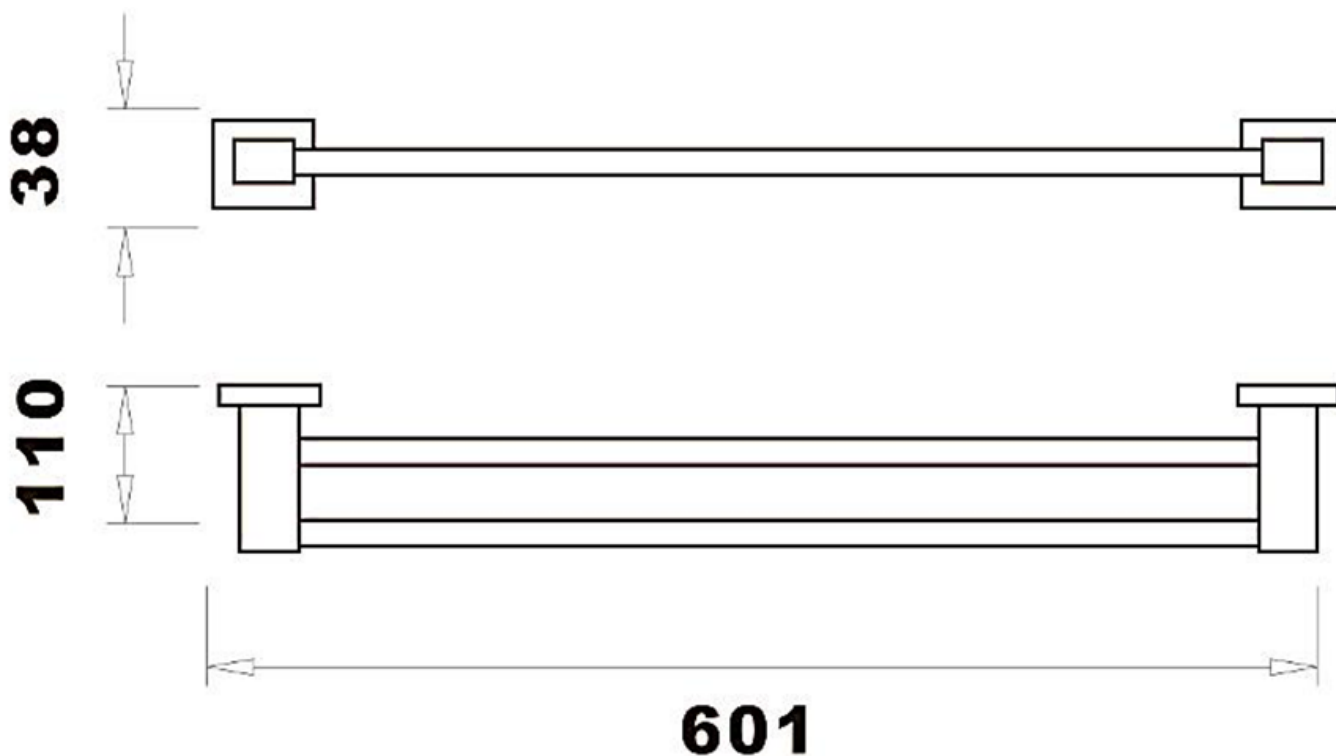

## TAPS & SHOWERING

<b>Construction</b>	Brass
<b>Finishes</b>	Matt Black
<b>Product Type</b>	Contemporary
<b>Standards</b>	Complies with BS5412, BS EN200
<b>Guarantee</b>	5 years against manufacturing faults (excluding Ceramic or Glass parts)

**SIENA TOWEL RAIL**

**MATT BLACK**

**SIA/724**

The information contained on this page was correct at the date of issue. Fitting dimensions are provided as a guide only. Some variation may occur due to manufacturing tolerances. We pursue a policy of continuing improvement in design and performance of our products and so reserve the right to change specifications without prior notice