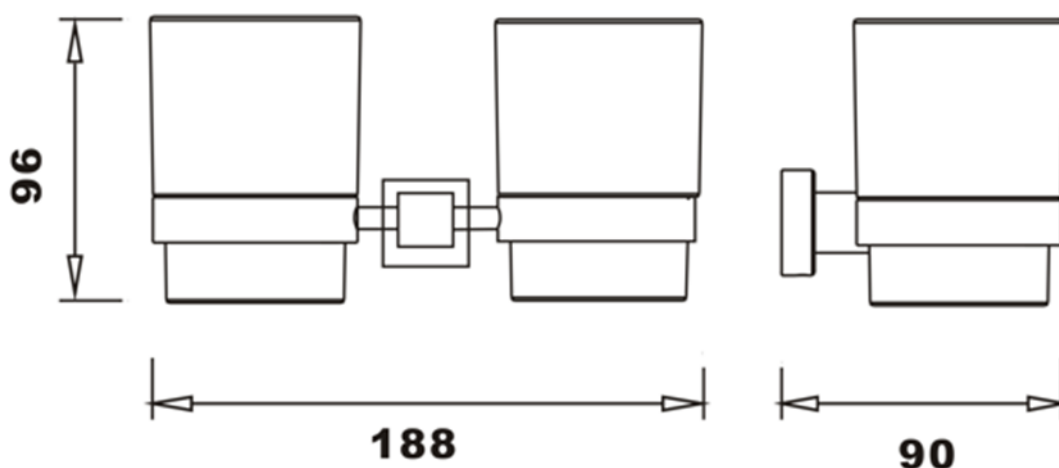

SAGITTARIUS

TAPS & SHOWERING

Construction	Brass & ceramic
Finishes	Matt Black
Product Type	Contemporary
Standards	Complies with BS5412, BS EN200
Guarantee	5 year against manufacturing faults (excluding Ceramic or Glass parts)

**SIENA DOUBLE TUMBLER
HOLDER MATT BLACK**
SIA/723/B

The information contained on this page was correct at the date of issue. Fitting dimensions are provided as a guide only. Some variation may occur due to manufacturing tolerances. We pursue a policy of continuing improvement in design and performance of our products and so reserve the right to change specifications without prior notice