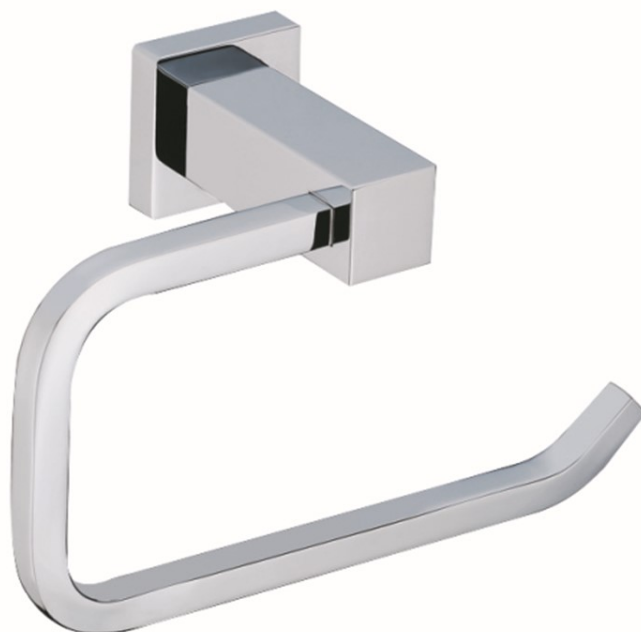

SAGITTARIUS

TAPS & SHOWERING

SIENA TOILET ROLL HOLDER

SIA/720

Construction	Brass
Finishes	Chrome plated
Product Type	Contemporary
Standards	Complies with BS5412, BS EN200
Guarantee	5 years against manufacturing faults (excluding Ceramic or Glass parts)