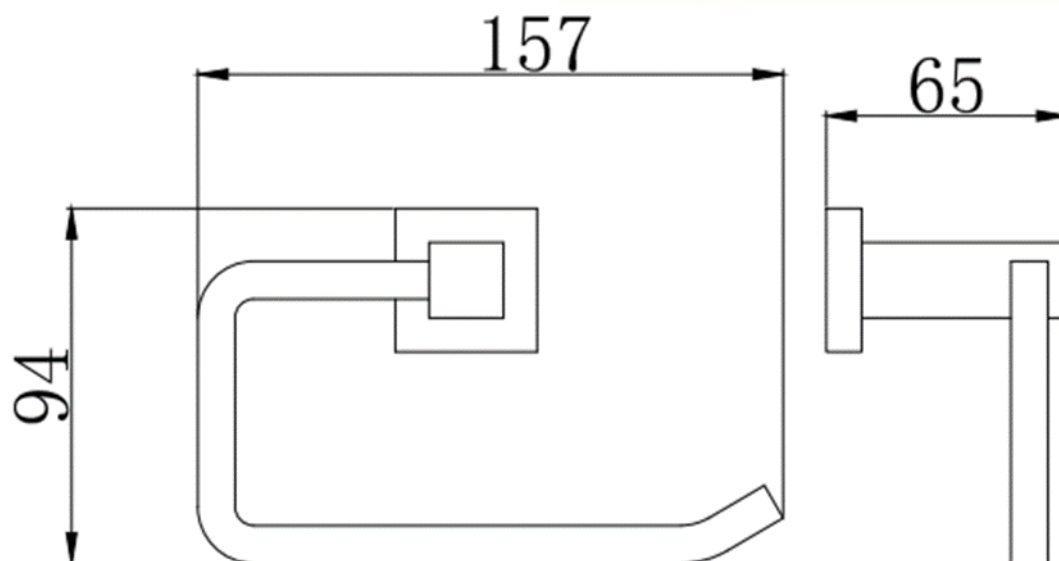

SAGITTARIUS

TAPS & SHOWERING

SIENA TOILET ROLL HOLDER

SIA/720

Construction	Brass
Finishes	Chrome plated
Product Type	Contemporary
Standards	Complies with BS5412, BS EN200
Guarantee	5 years against manufacturing faults (excluding Ceramic or Glass parts)

The information contained on this page was correct at the date of issue. Fitting dimensions are provided as a guide only. Some variation may occur due to manufacturing tolerances. We pursue a policy of continuing improvement in design and performance of our products and so reserve the right to change specifications without prior notice