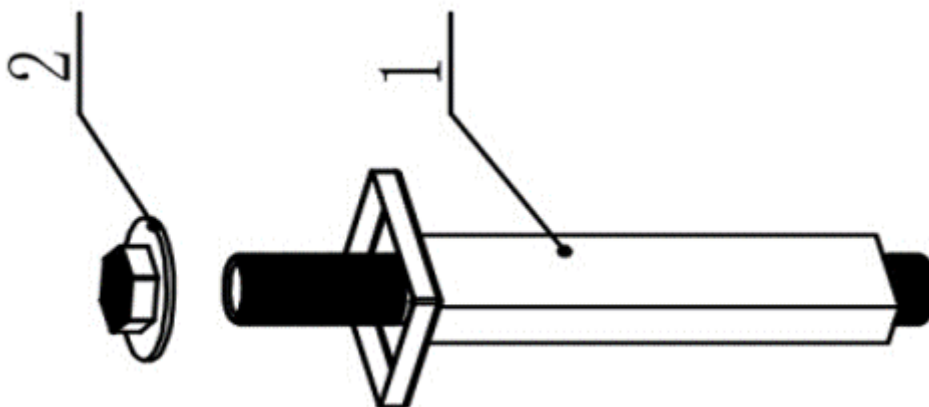

SAGITTARIUS

TAPS & SHOWERING

Construction Brass Body (CuZn38Pb18)
Finishes Chrome plated to BS EN 248
Product Type Contemporary
Plumbing Systems Suitable for all plumbing systems
Fitting G 1/2" BSP external (male) thread

240mm CUBE CEILING ARM
CHROME
SHA/392/C

Guarantee 5 year against manufacturing faults (excluding serviceable parts)

Additional Information Length: 250mm

2	Back nut
1	Spout

The information contained on this page was correct at the date of issue. Fitting dimensions are provided as a guide only. Some variation may occur due to manufacturing tolerances. We pursue a policy of continuing improvement in design and performance of our products and so reserve the right to change specifications without prior notice