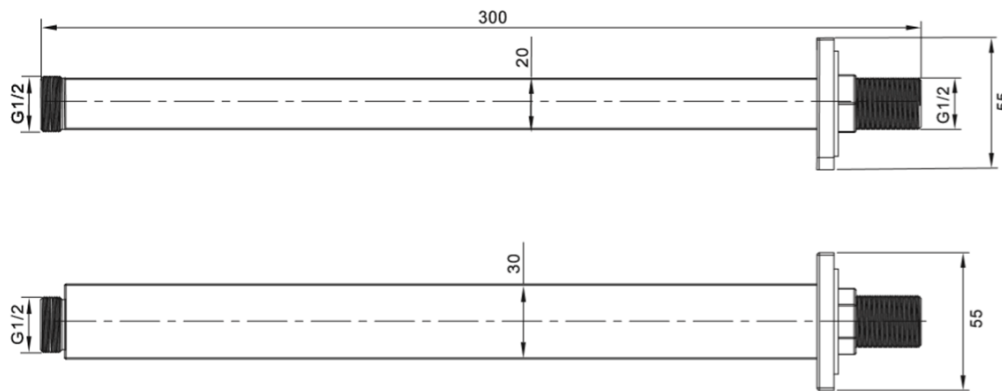

SAGITTARIUS

TAPS & SHOWERING

Construction Brass Body (CuZn38Pb18)
Finishes Chrome plated to BS EN 248
Product Type Contemporary
Plumbing Systems Suitable for all plumbing systems
Fitting G 1/2" BSP external (male) thread

240mm CUBE CEILING ARM
CHROME
SHA/392/C

Guarantee 5 year against manufacturing faults (excluding serviceable parts)

Additional Information Length: 250mm

2	Back nut
1	Spout

The information contained on this page was correct at the date of issue. Fitting dimensions are provided as a guide only. Some variation may occur due to manufacturing tolerances. We pursue a policy of continuing improvement in design and performance of our products and so reserve the right to change specifications without prior notice