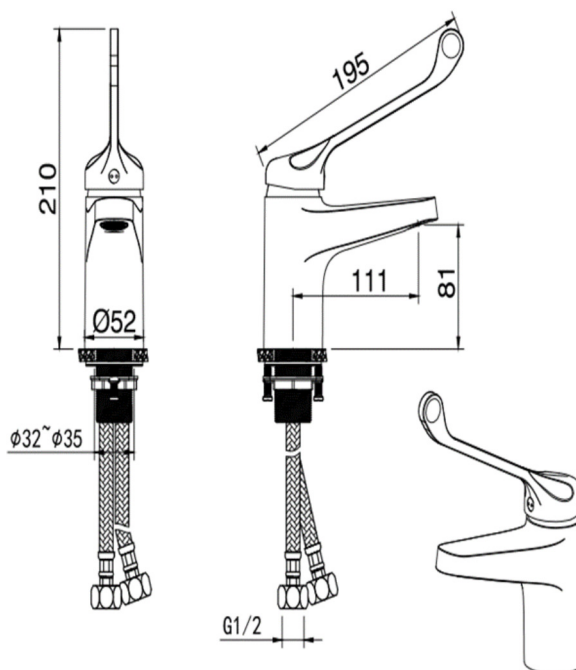

SAGITTARIUS

TAPS & SHOWERING

THERMOSTATIC EXTENDED LEVER TMV2 MONO BASIN SH/627/C

Construction	Brass Body (CuZn40Pb18)
Finishes	Chrome plated to BS EN 248
Product Type	Contemporary
Water Pressure	Min. 0.2 bar, Max. 6.0 bar
Plumbing Systems	Suitable for all plumbing systems
Standards	Complies with BS5412, BS EN200
Certification	Manufactured to comply with WRAS, TMV2
Cartridge	Triduon®
Aerator	Aerated
Fitting	Flexi tail pipe
Packaging	28.5 x 24 x 34cm / carton (8 boxes / carton)
Guarantee	1 years against manufacturing faults (excluding serviceable parts).
Additional Information	Handle: Zinc Alloy Max temperature 41°C +/- 2°C

Flow Rates (Litres per minute)

System Pressure	0.1 Bar	0.2 Bar	0.3 Bar	0.5 Bar	1.0 Bar	1.5 Bar	2.0 Bar	3.0 Bar	4.0 Bar	5.0 Bar
SH/627/C	-	2.7	-	3.0	4.5	-	6.3	8.5	-	-

The information contained on this page was correct at the date of issue. Fitting dimensions are provided as a guide only. Some variation may occur due to manufacturing tolerances. We pursue a policy of continuing improvement in design and performance of our products and so reserve the right to change specifications without prior notice

FOR FURTHER ADVICE PLEASE CONTACT :-

SAGITTARIUS LTD UNIT 1 LOWER VICTORIA STREET—CHADDERTON—OLDHAM—OL9 9TU TEL:0616 6202029

EMAIL:TECHNICAL@SAGITTARIUSTAPS.CO.UK

EXPLODED DIAGRAM SH/627/C

Description	Qty.
Index	1
Screw	1
Handle	1
Shroud	1
Nut	1
Thermostatic Cartridge	1
Body	1
O-ring	1
Black Washer	1
Stainless Steel Washer	1
Nut	1
Screw	2
Thread Tube	1
Thread Tube sets	1
Aerator	1
Flexis	2