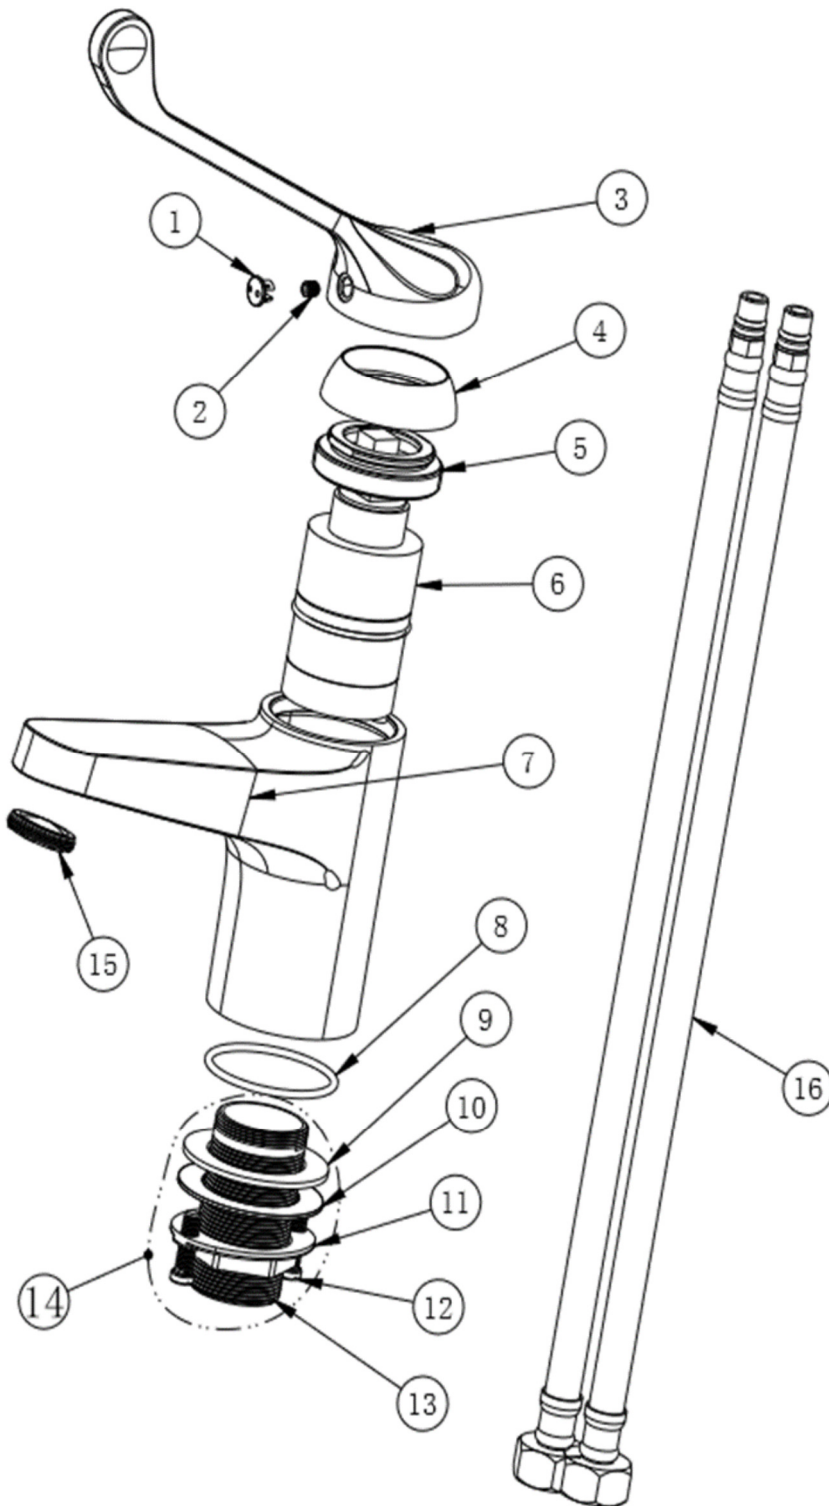

SAGITTARIUS

TAPS & SHOWERING

THERMOSTATIC EXTENDED LEVER TMV2 MONO BASIN SH/627/C

Construction	Brass Body (CuZn40Pb18)
Finishes	Chrome plated to BS EN 248
Product Type	Contemporary
Water Pressure	Min. 0.2 bar, Max. 6.0 bar
Plumbing Systems	Suitable for all plumbing systems
Standards	Complies with BS5412, BS EN200
Certification	Manufactured to comply with WRAS, TMV2
Cartridge	Triduon®
Aerator	Aerated
Fitting	Flexi tail pipe
Packaging	28.5 x 24 x 34cm / carton (8 boxes / carton)
Guarantee	1 years against manufacturing faults (excluding serviceable parts).
Additional Information	Handle: Zinc Alloy Max temperature 41°C +/- 2°C

Flow Rates (Litres per minute)

System Pressure	0.1 Bar	0.2 Bar	0.3 Bar	0.5 Bar	1.0 Bar	1.5 Bar	2.0 Bar	3.0 Bar	4.0 Bar	5.0 Bar
SH/627/C	-	2.7	-	3.0	4.5	-	6.3	8.5	-	-

The information contained on this page was correct at the date of issue. Fitting dimensions are provided as a guide only. Some variation may occur due to manufacturing tolerances. We pursue a policy of continuing improvement in design and performance of our products and so reserve the right to change specifications without prior notice

FOR FURTHER ADVICE PLEASE CONTACT :-

SAGITTARIUS LTD UNIT 1 LOWER VICTORIA STREET—CHADDERTON—OLDHAM—OL9 9TU TEL:0616 6202029

EMAIL:TECHNICAL@SAGITTARIUSTAPS.CO.UK

EXPLODED DIAGRAM SH/627/C

Description	Qty.
Index	1
Screw	1
Handle	1
Shroud	1
Nut	1
Thermostatic Cartridge	1
Body	1
O-ring	1
Black Washer	1
Stainless Steel Washer	1
Nut	1
Screw	2
Thread Tube	1
Thread Tube sets	1
Aerator	1
Flexis	2