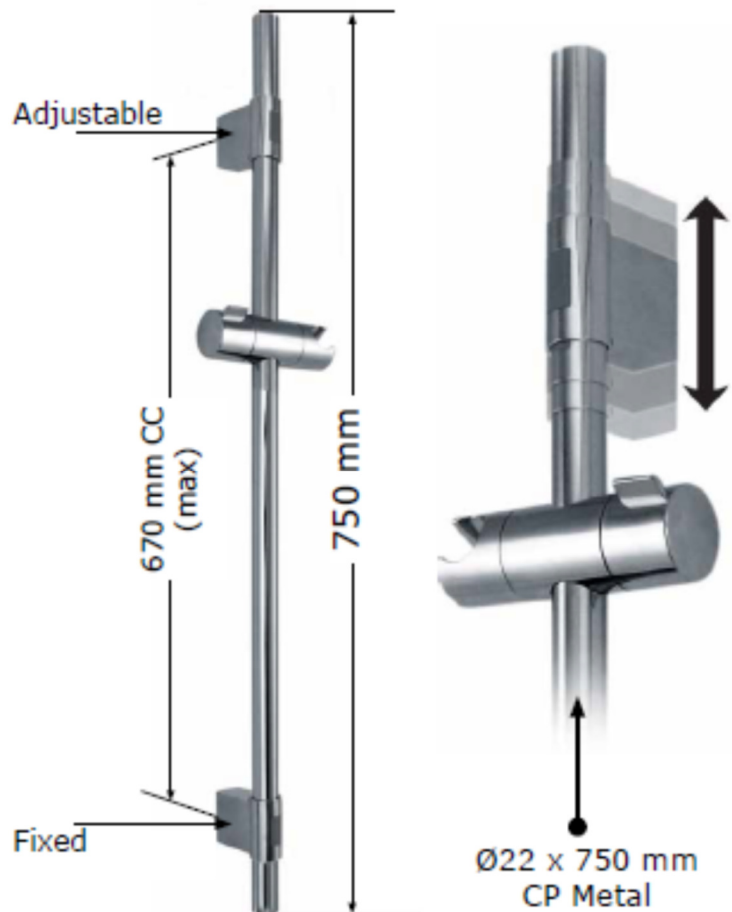

SAGITTARIUS

TAPS & SHOWERING

BREEZE ADJUSTABLE

SLIDERAIL KIT CHROME

SH/597/C

The information contained on this page was correct at the date of issue. Fitting dimensions are provided as a guide only. Some variation may occur due to manufacturing tolerances. We pursue a policy of continuing improvement in design and performance of our products and so reserve the right to change specifications without prior notice