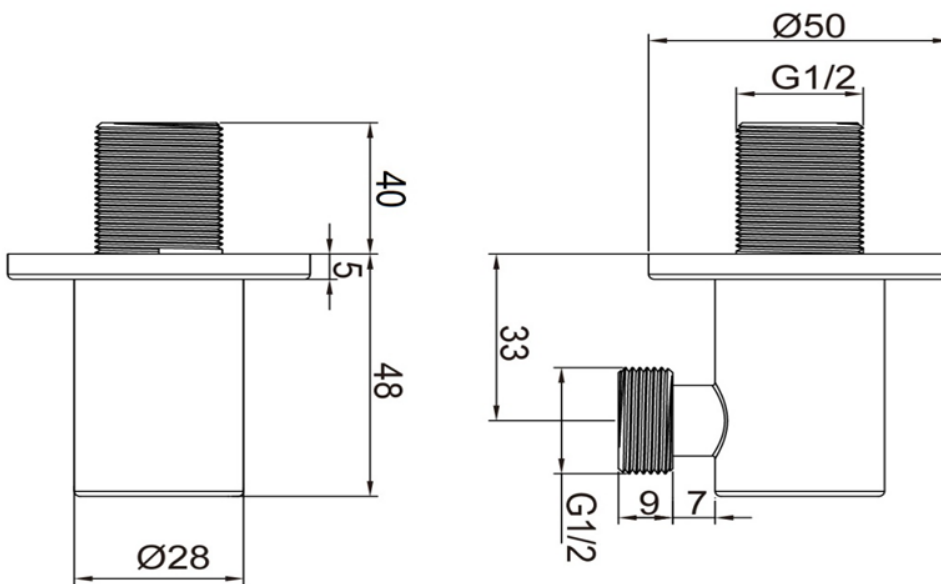

### DELUXE WALL SHOWER OUT-LET CHROME

SH/519/C

<b>Construction</b>	Brass Body (CuZn40Pb18)
<b>Finishes</b>	Chrome plated to BS EN 248
<b>Product Type</b>	Contemporary
<b>Water Pressure Tested Between</b>	Min. 0.1 bar, Max. 6.0 bar
<b>Fitting</b>	Brass G1/2" BSP tail
<b>Guarantee</b>	1 year against manufacturing faults (excluding serviceable parts)