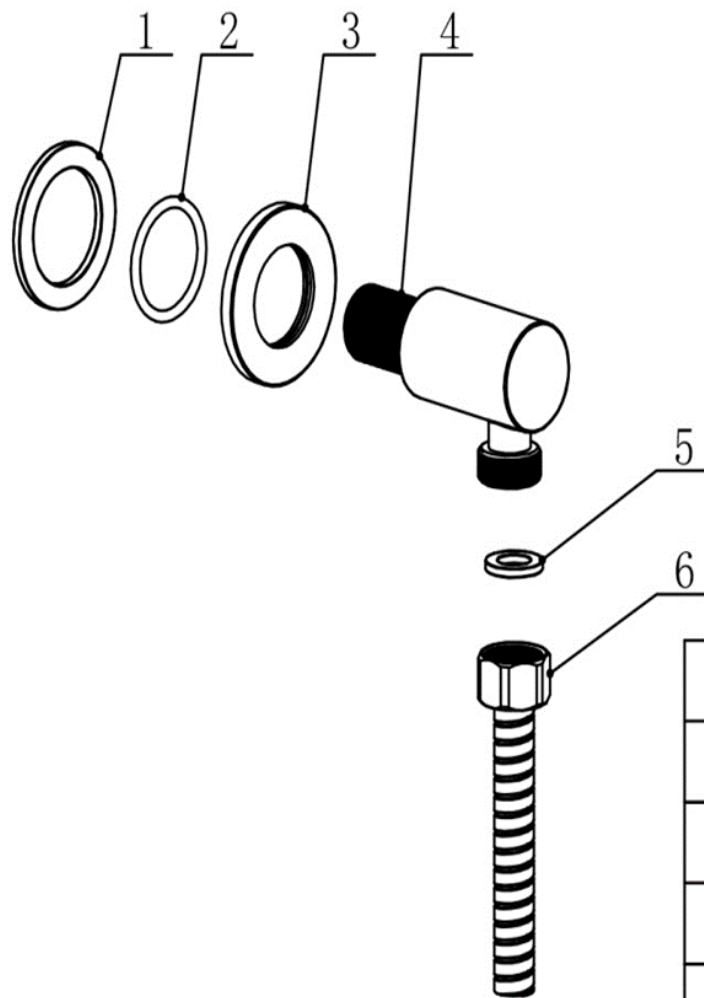

6	Hose
5	Rubber seal
4	Body
3	Base ring
2	O ring
1	Rubber seal

FOR FURTHER ADVICE PLEASE CONTACT :-

SAGITTARIUS LTD UNIT 1 LOWER VICTORIA STREET—CHADDERTON—OLDHAM—OL9 9TU TEL:0616 6202029

EMAIL:TECHNICAL@SAGITTARIUSTAPS.CO.UK