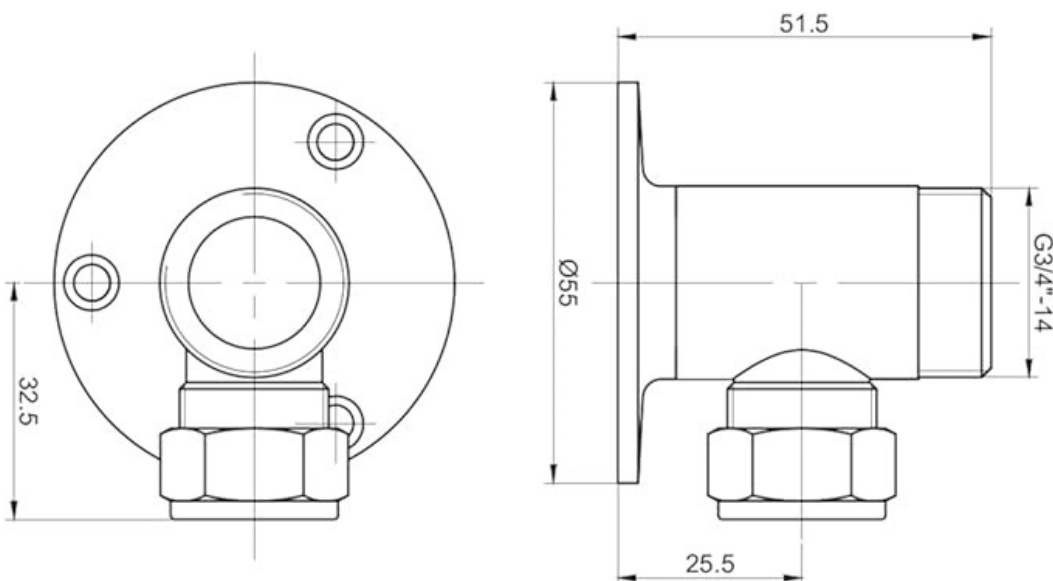

SAGITTARIUS

TAPS & SHOWERING

PAIR WALL PLATE ELBOWS
FOR EXPOSED VALVE
CHROME
SH/504/C

The information contained on this page was correct at the date of issue. Fitting dimensions are provided as a guide only. Some variation may occur due to manufacturing tolerances. We pursue a policy of continuing improvement in design and performance of our products and so reserve the right to change specifications without prior notice