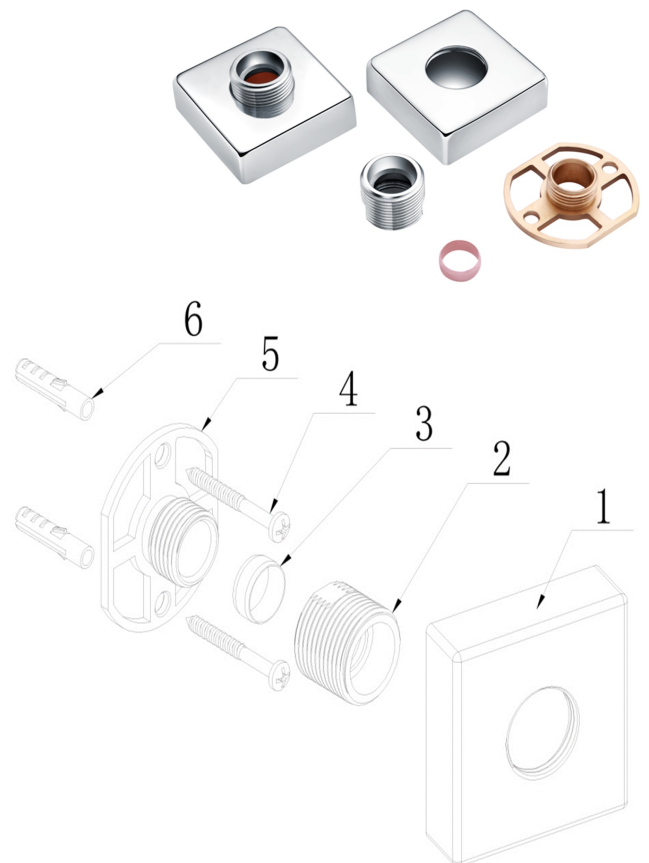

## TAPS & SHOWERING

**Construction** Brass Body (CuZn38Pb18) & Copper Olive

**Finishes** Chrome plated to BS EN 248

**Product Type** Contemporary

**Fitting** Inlet: 15mm compression connection  
Outlet: G3/4" BSP Male thread

**Guarantee** 1 years against manufacturing faults (excluding serviceable parts)

**SQUARE PAIR OF EASY FIT  
BAR VALVE WALL PLATES  
CHROME  
SH/503/C**

Exposed Shower Valve Easy Fitting Kit

6	EF01-6	WALL PLUGS	4
5	EF01-5	FIXING PLATE	2
4	EF01-4	SCREWS(T4.2X43)	4
3	EF01-3	COPPER RING	2
2	EF01-2	CONNECTOR	2
1	EF01-1	COVER	2
No.	CODE	NAME	QUANTITY