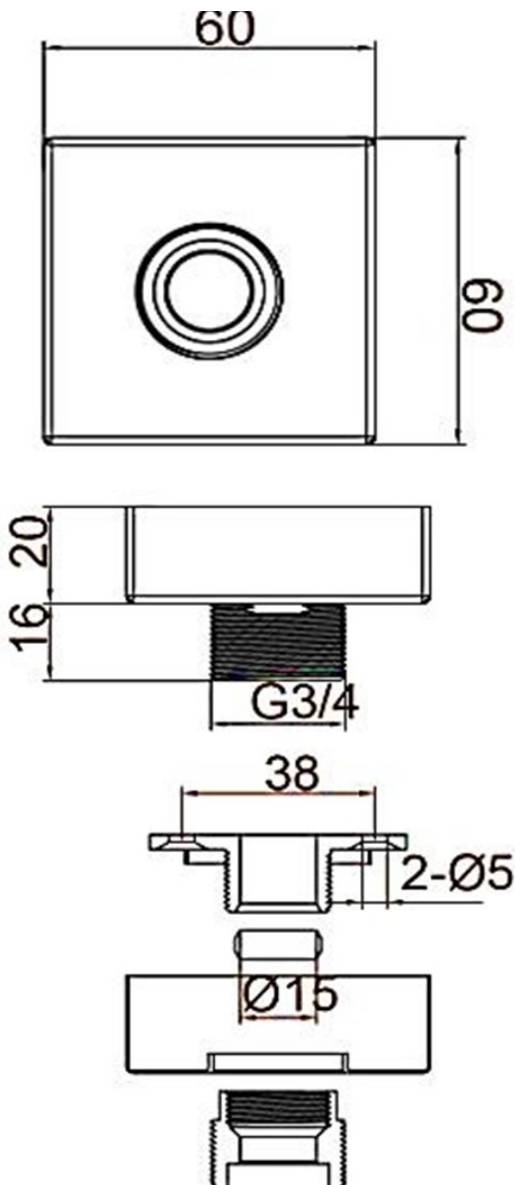

## TAPS & SHOWERING

**Construction** Brass Body (CuZn38Pb18) & Copper Olive

**Finishes** Chrome plated to BS EN 248

**Product Type** Contemporary

**Fitting** Inlet: 15mm compression connection  
Outlet: G3/4" BSP Male thread

**Guarantee** 1 years against manufacturing faults (excluding serviceable parts)

**SQUARE PAIR OF EASY FIT  
BAR VALVE WALL PLATES  
CHROME  
SH/503/C**

Exposed Shower Valve Easy Fitting Kit

6	EF01-6	WALL PLUGS	4
5	EF01-5	FIXING PLATE	2
4	EF01-4	SCREWS(T4.2X43)	4
3	EF01-3	COPPER RING	2
2	EF01-2	CONNECTOR	2
1	EF01-1	COVER	2
No.	CODE	NAME	QUANTITY