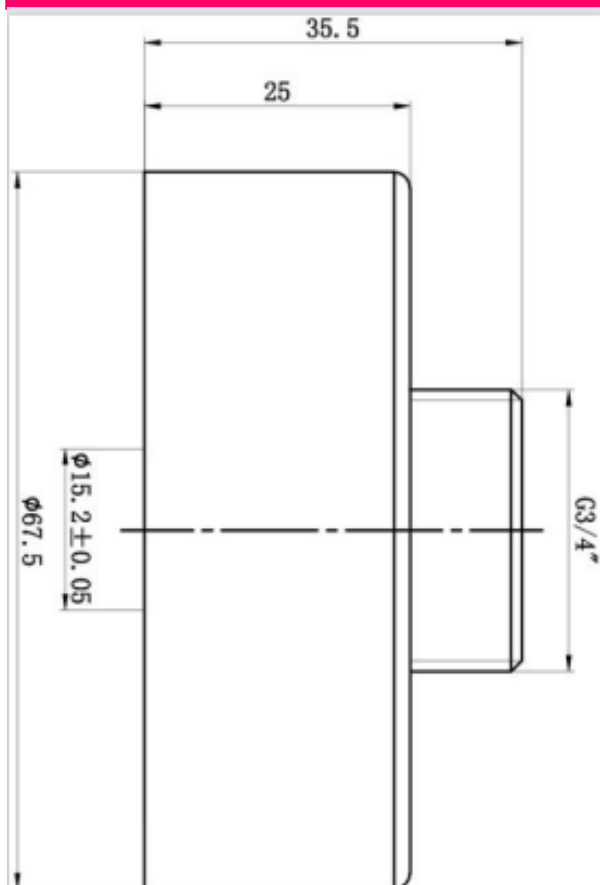

SAGITTARIUS

TAPS & SHOWERING

PAIR OF ROUND EASY FIT
BAR VALVE WALL PLATES
CHROM
SH/502

The information contained on this page was correct at the date of issue. Fitting dimensions are provided as a guide only. Some variation may occur due to manufacturing tolerances. We pursue a policy of continuing improvement in design and performance of our products and so reserve the right to change specifications without prior notice