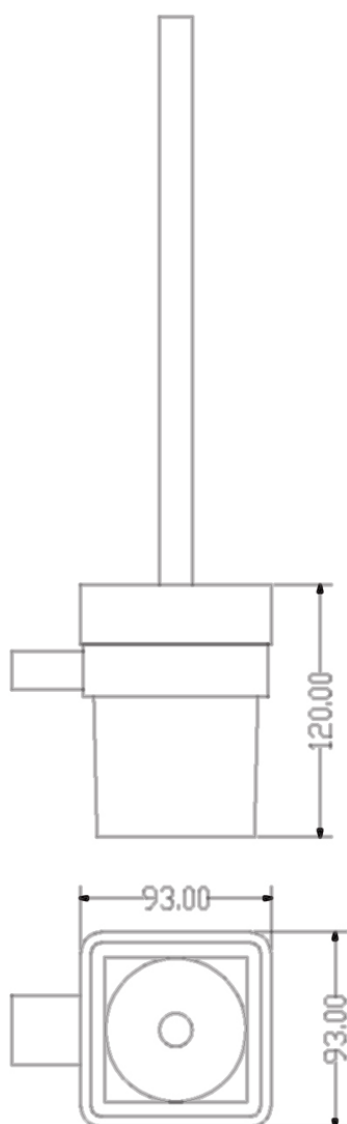

SAGITTARIUS

TAPS & SHOWERING

Construction	Brass
Finishes	Chrome plated
Product Type	Contemporary
Standards	Complies with BS5412, BS EN200
Guarantee	10 year against manufacturing faults (excluding Ceramic or Glass parts)

RAVELLO TOILET BRUSH

RVA/737

The information contained on this page was correct at the date of issue. Fitting dimensions are provided as a guide only. Some variation may occur due to manufacturing tolerances. We pursue a policy of continuing improvement in design and performance of our products and so reserve the right to change specifications without prior notice