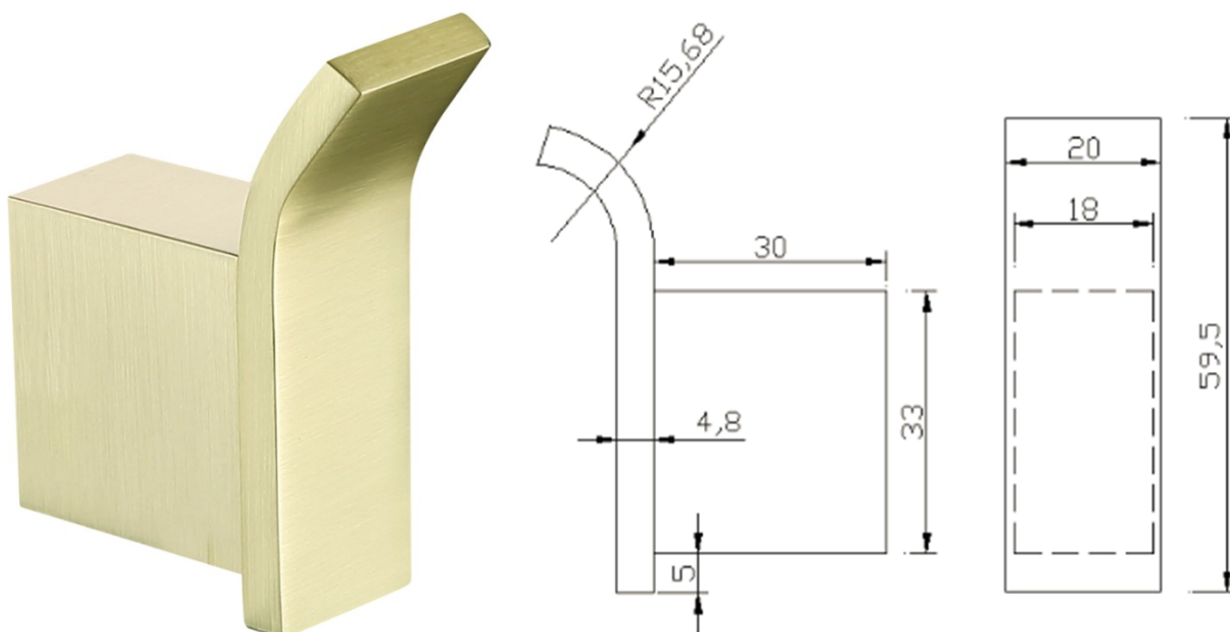

SAGITTARIUS

TAPS & SHOWERING

Construction	Brass, Stainless steel
Finishes	Brushed Brass
Product Type	Contemporary
Standards	Complies with BS5412, BS EN200
Guarantee	1 years against manufacturing faults (excluding Ceramic or Glass parts)

RAVELLO BRUSHED BRASS

ROBE HOOK

RVA/735/BB

NO.	DESCRIPTION	QTY
1	HOOK	1
2	SCREW	2
3	NUT	1
4-5	FITTING KIT	1

The information contained on this page was correct at the date of issue. Fitting dimensions are provided as a guide only. Some variation may occur due to manufacturing tolerances. We pursue a policy of continuing improvement in design and performance of our products and so reserve the right to change specifications without prior notice