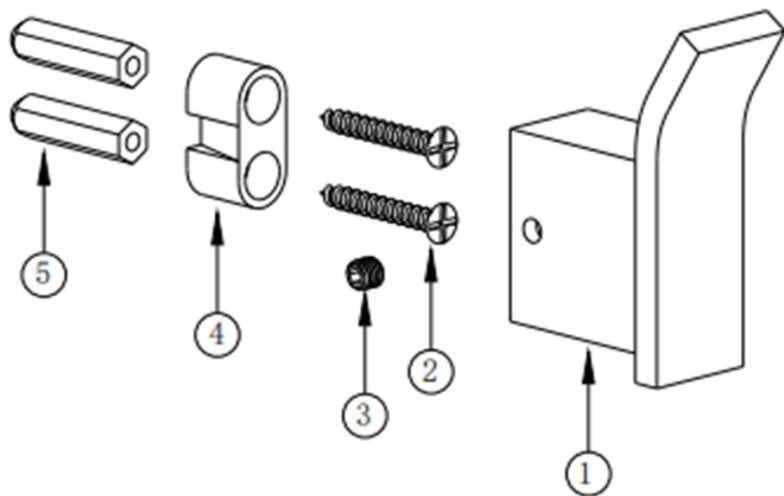

SAGITTARIUS

TAPS & SHOWERING

Construction	Brass, Stainless steel
Finishes	Brushed Brass
Product Type	Contemporary
Standards	Complies with BS5412, BS EN200
Guarantee	1 years against manufacturing faults (excluding Ceramic or Glass parts)

RAVELLO BRUSHED BRASS

ROBE HOOK

RVA/735/BB

NO.	DESCRIPTION	QTY
1	HOOK	1
2	SCREW	2
3	NUT	1
4-5	FITTING KIT	1

The information contained on this page was correct at the date of issue. Fitting dimensions are provided as a guide only. Some variation may occur due to manufacturing tolerances. We pursue a policy of continuing improvement in design and performance of our products and so reserve the right to change specifications without prior notice