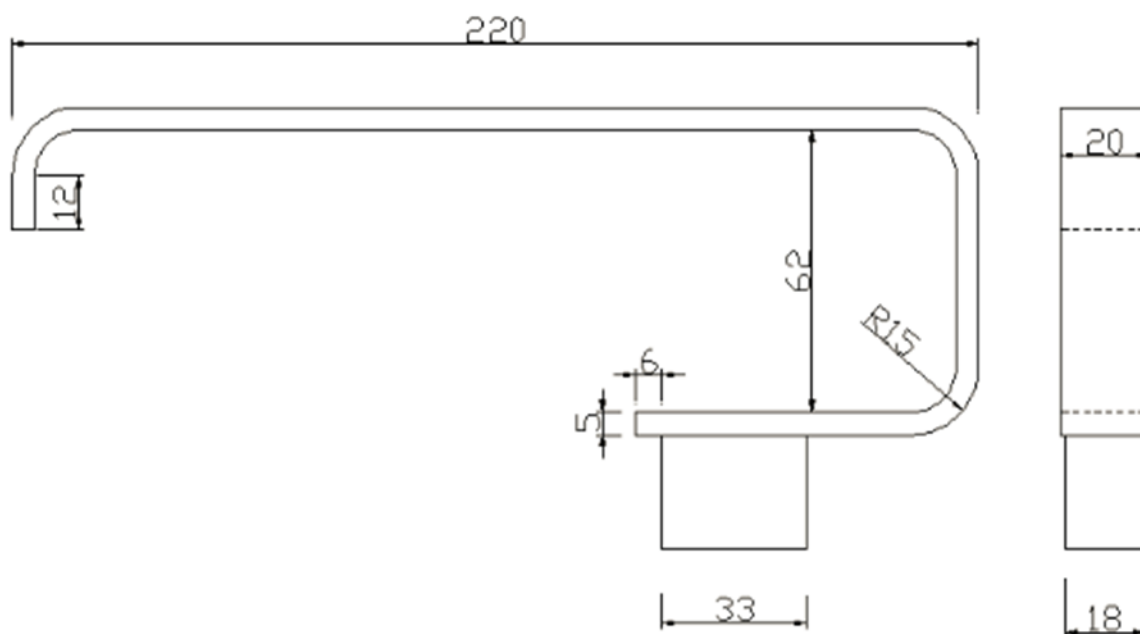

SAGITTARIUS

TAPS & SHOWERING

Construction	Brass
Finishes	Gunmetal Grey
Product Type	Contemporary
Guarantee	5 year against manufacturing faults (excluding serviceable parts)

RAVELLO GUNMETAL

GREY TOWEL RAIL

RVA/732/GR

The information contained on this page was correct at the date of issue. Fitting dimensions are provided as a guide only. Some variation may occur due to manufacturing tolerances. We pursue a policy of continuing improvement in design and performance of our products and so reserve the right to change specifications without prior notice