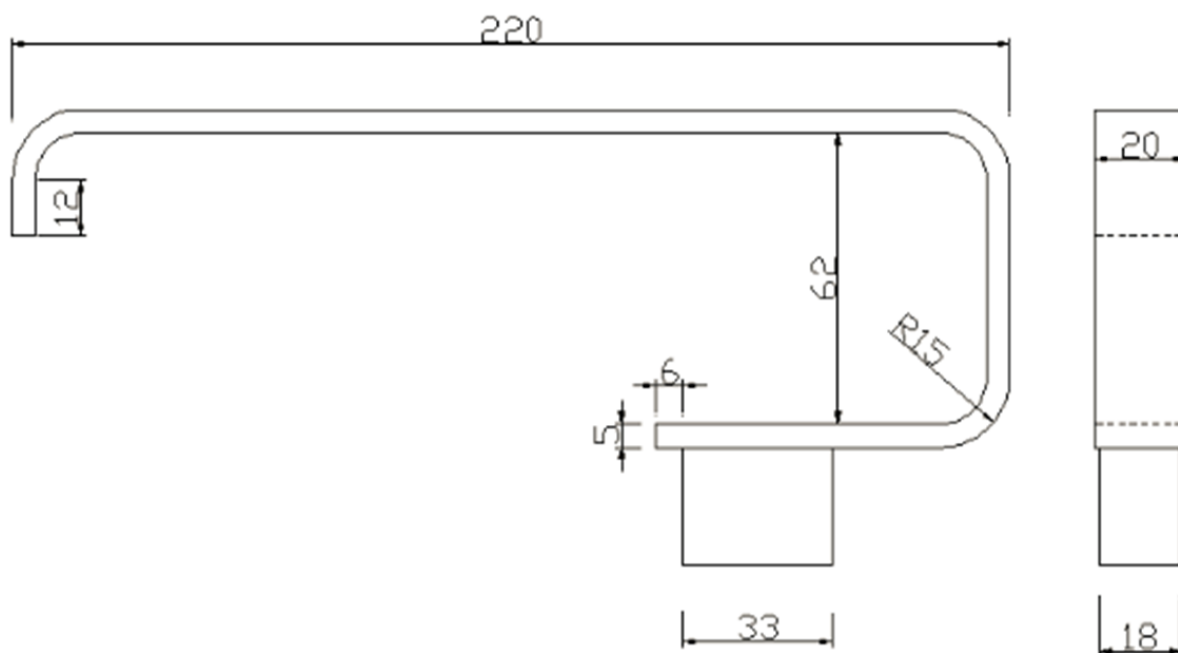

## TAPS & SHOWERING

<b>Construction</b>	Brass
<b>Finishes</b>	Chrome plated
<b>Product Type</b>	Contemporary
<b>Standards</b>	Complies with BS5412, BS EN200
<b>Guarantee</b>	10 years against manufacturing faults (excluding Ceramic or Glass parts)

### RAVELLO TOWEL RING

RVA/732

The information contained on this page was correct at the date of issue. Fitting dimensions are provided as a guide only. Some variation may occur due to manufacturing tolerances. We pursue a policy of continuing improvement in design and performance of our products and so reserve the right to change specifications without prior notice