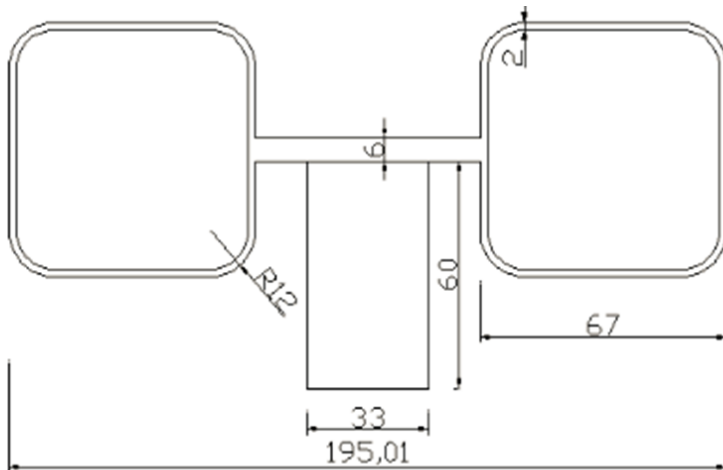

SAGITTARIUS

TAPS & SHOWERING

Construction	Brass
Finishes	Matt Black
Product Type	Contemporary
Standards	Complies with BS5412, BS EN200
Guarantee	5 year against manufacturing faults (excluding Ceramic or Glass parts)

**RAVELLO DOUBLE GLASS
HOLDER**
RVA/732/B

The information contained on this page was correct at the date of issue. Fitting dimensions are provided as a guide only. Some variation may occur due to manufacturing tolerances. We pursue a policy of continuing improvement in design and performance of our products and so reserve the right to change specifications without prior notice