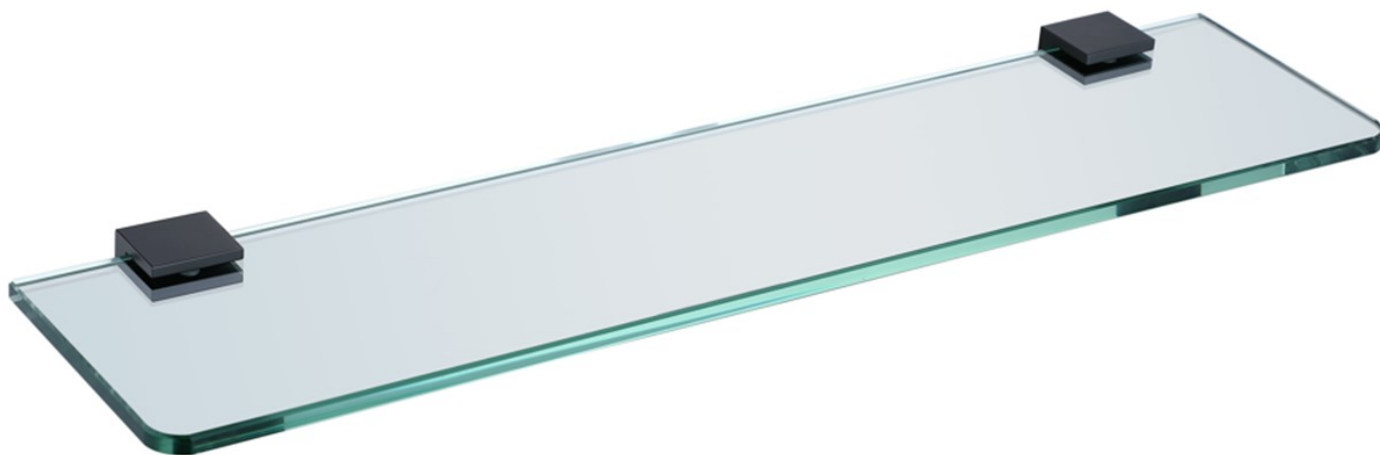

# SAGITTARIUS

## TAPS & SHOWERING

<b>Construction</b>	Brass & tempered glass
<b>Finishes</b>	Matt Black
<b>Product Type</b>	Contemporary
<b>Standards</b>	Complies with BS5412, BS EN200
<b>Guarantee</b>	5 year against manufacturing faults (excluding Ceramic or Glass parts)

**RAVELLO GLASS SHELF BLACK**

**RVA/727/B**

The information contained on this page was correct at the date of issue. Fitting dimensions are provided as a guide only. Some variation may occur due to manufacturing tolerances. We pursue a policy of continuing improvement in design and performance of our products and so reserve the right to change specifications without prior notice